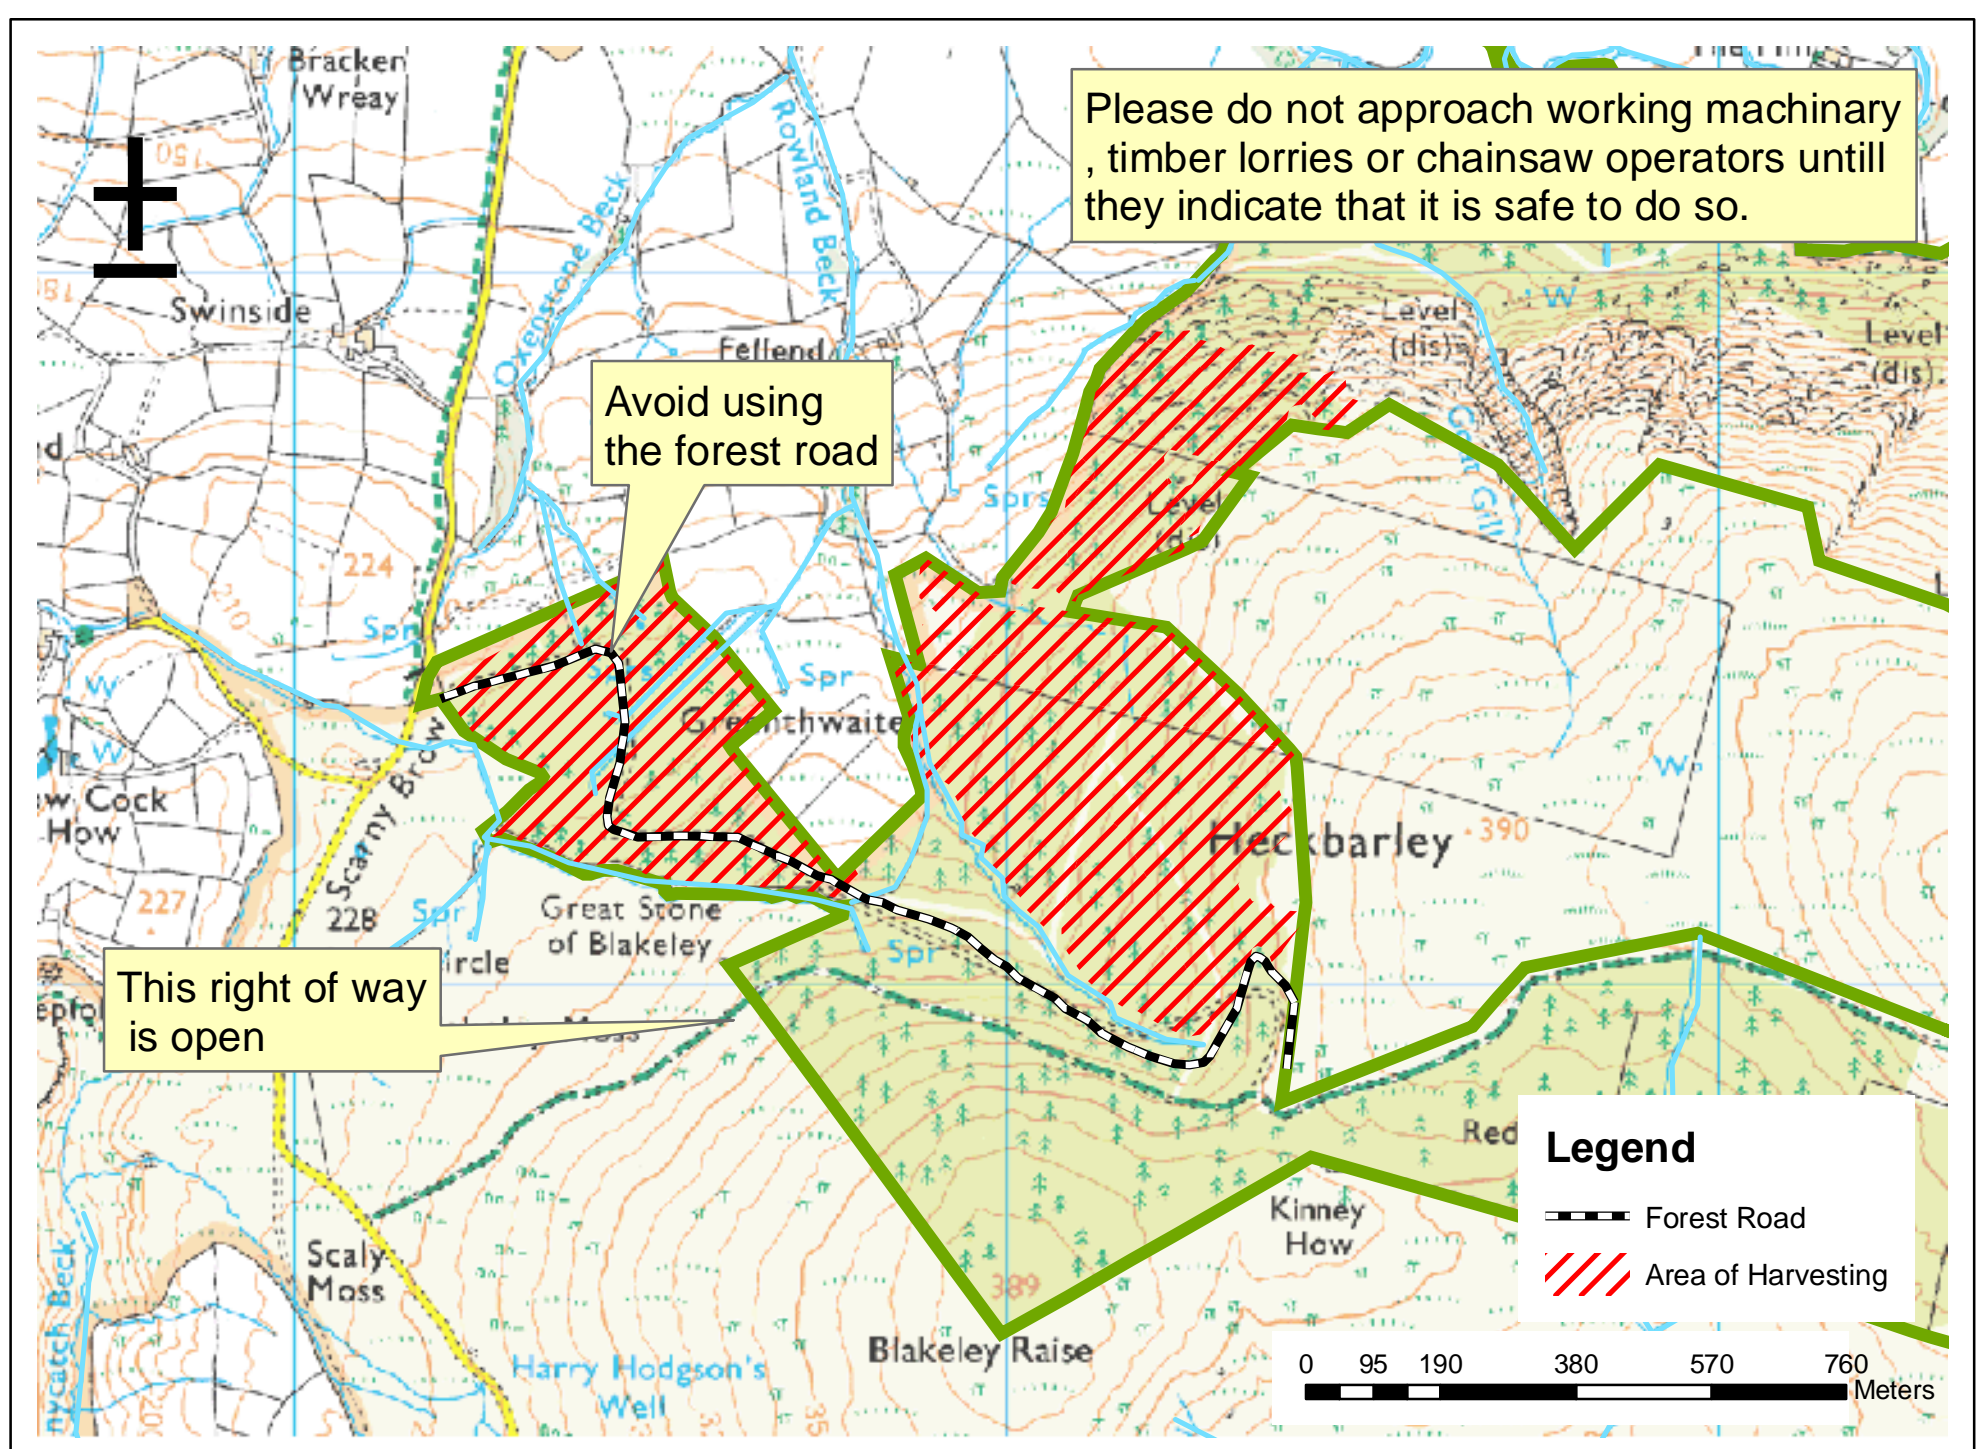

Visitor Information - Tree Harvesting - Heckbarley 2009

Tree harvesting work has started in Heckbarley. The aim of the work is to remove the harsh conifer planting. A detailed plan for the area following felling has yet to be agreed but is likely to involve planting juniper and native broadleaves and letting open habitats such as heather and bilberry develop.

The work will continue through 2009 finishing early in 2010.

The forest road leading through the site will be used by large machines and will be muddy and difficult to walk. In addition the felling of large trees is dangerous and timber lorries will be using the forest road. For these reasons you are advised to avoid the forest road and follow the public right of way if you want access onto the fell.

Please accept my apologies for any inconvenience that this may cause you.

I hope you still manage to enjoy your visit.

Gareth Browning , tel 0771 2751060 or email gareth.browning@forestry.gov.uk

This map is based upon Ordnance Survey material with the permission of Ordnance Survey on behalf of the Controller of Her Majesty's Stationary Office, Crown Copyright. Forestry Commission 10025498.2009