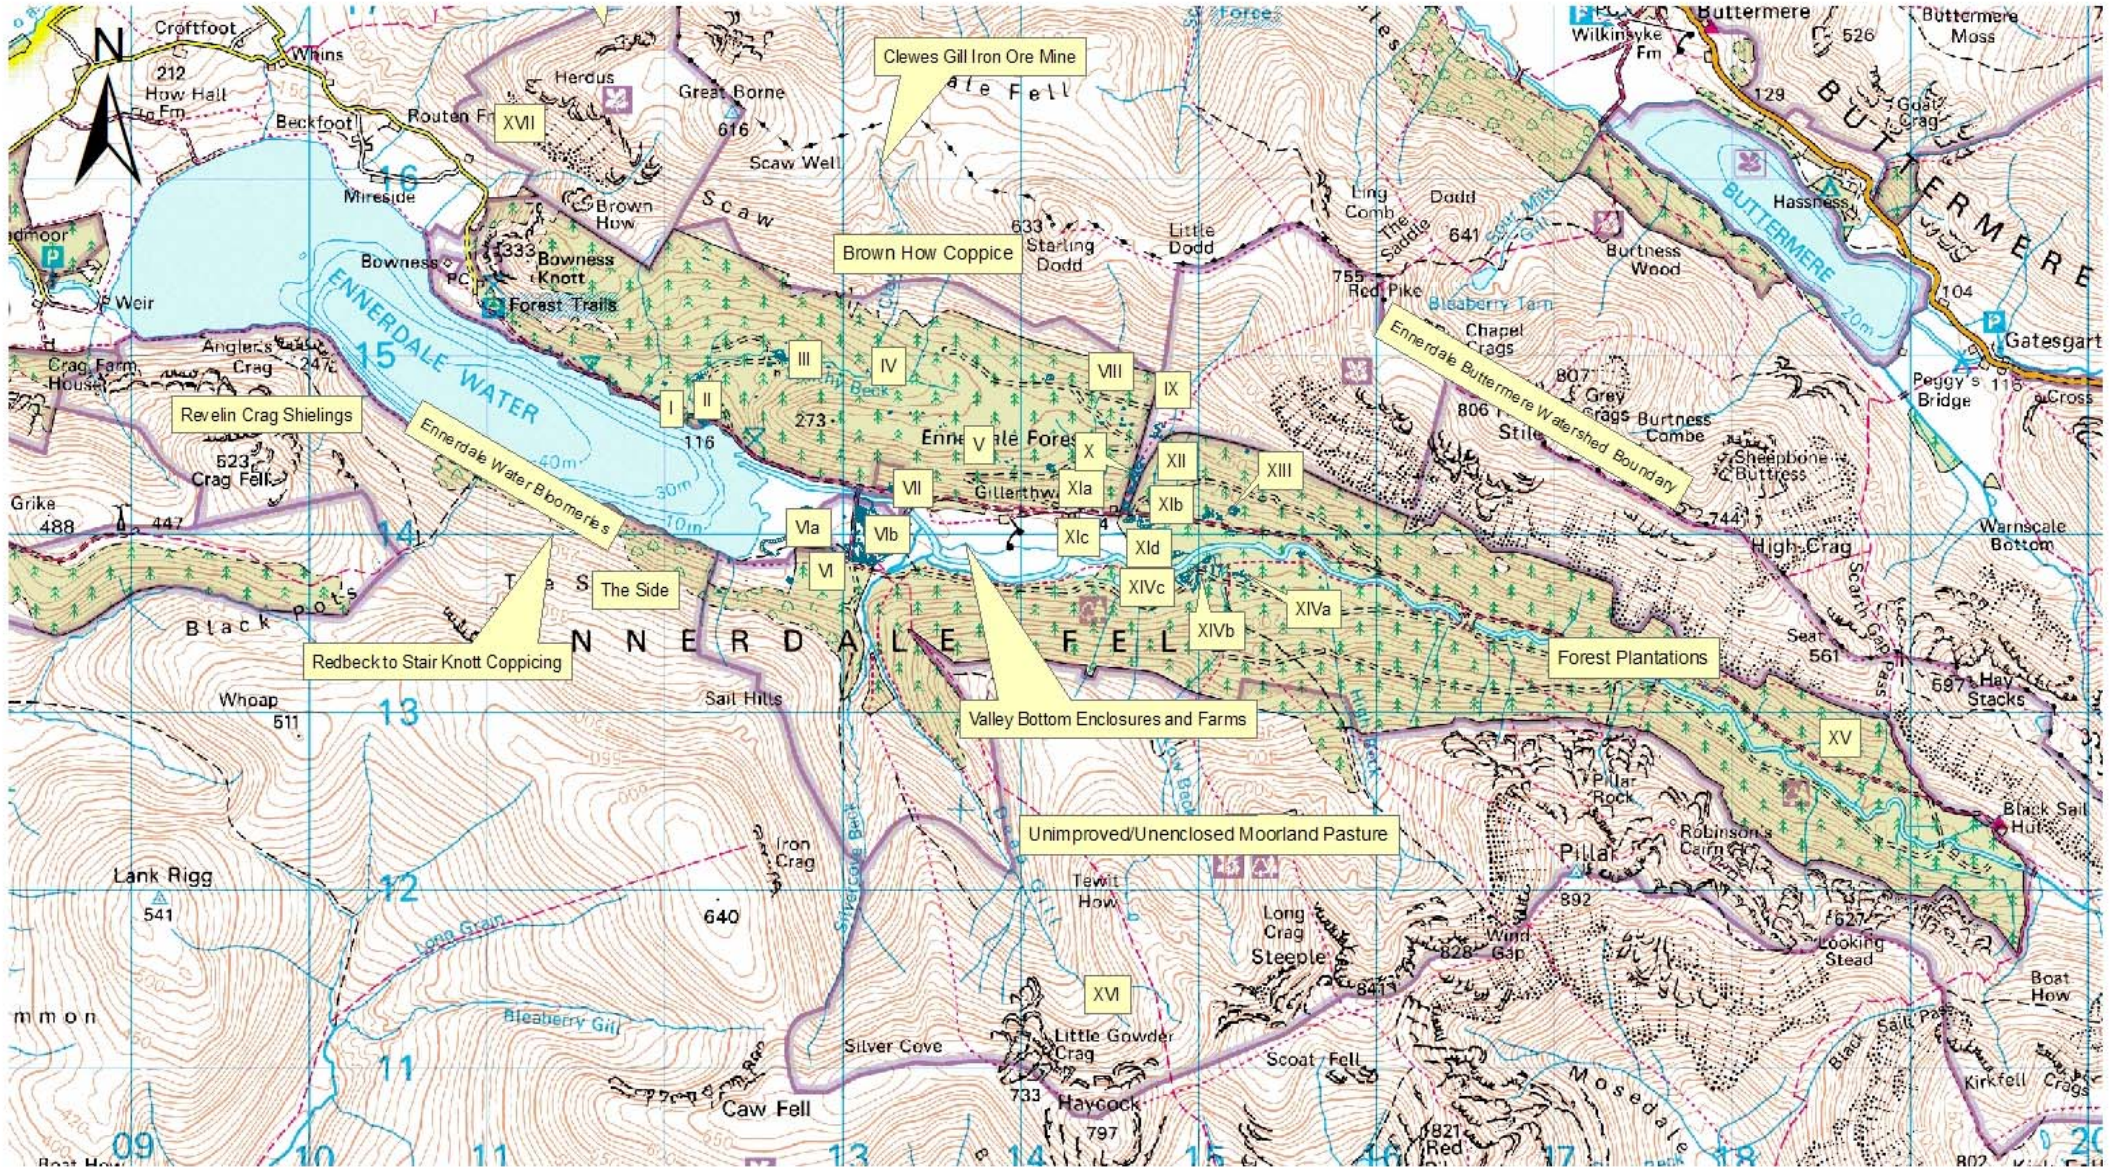

Scale: 1:30,000

Ennerdale Valley Principal Archeological Sites

Wild Ennerdale