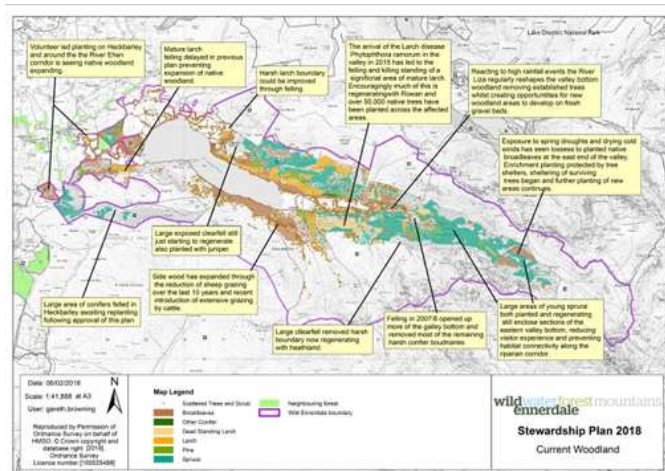

# wildwaterforestmountains ennerdale

## Stewardship Plan Information Day

Tuesday 24th April 2018

The Gather, Ennerdale Bridge

Anytime between: 2 - 5pm & 6 - 8pm

We are currently revising our Wild Ennerdale Stewardship Plan. This is our main guidance document for delivering practical work and future aspirations in the valley. We will be sharing the finished plan via our website and in printed format by the early summer. As part of our consultation, we have two drop-in sessions held at The Gather. Please pop in for a look and chat.