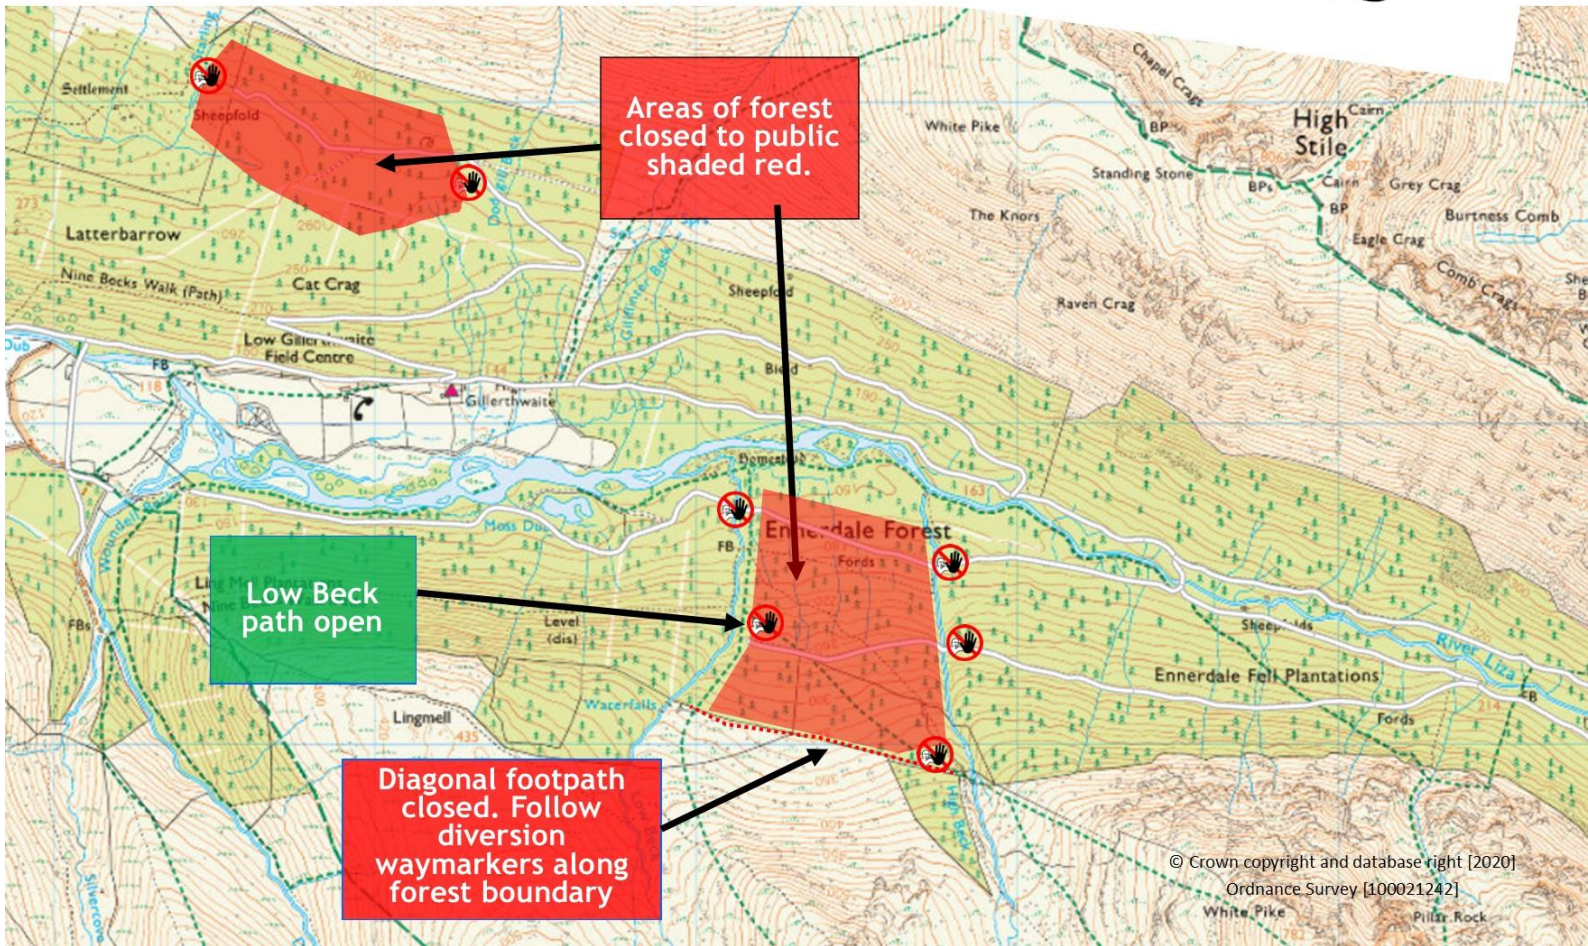

Forestry England

What's Happening in Ennerdale

Sorry if our work affects your plans today. Some areas of the valley are closed due to timber harvesting. We are thinning the forest removing around 20% of the trees to make space for natural regeneration so the forest develops a more diverse structure and mix of tree species. We are also felling all the trees in some areas so we can replant with native species, open up the River Liza and help reduce the risk of the Phytophthora larch disease spreading. Please check signs for updates as the work will move around the valley through 2020.