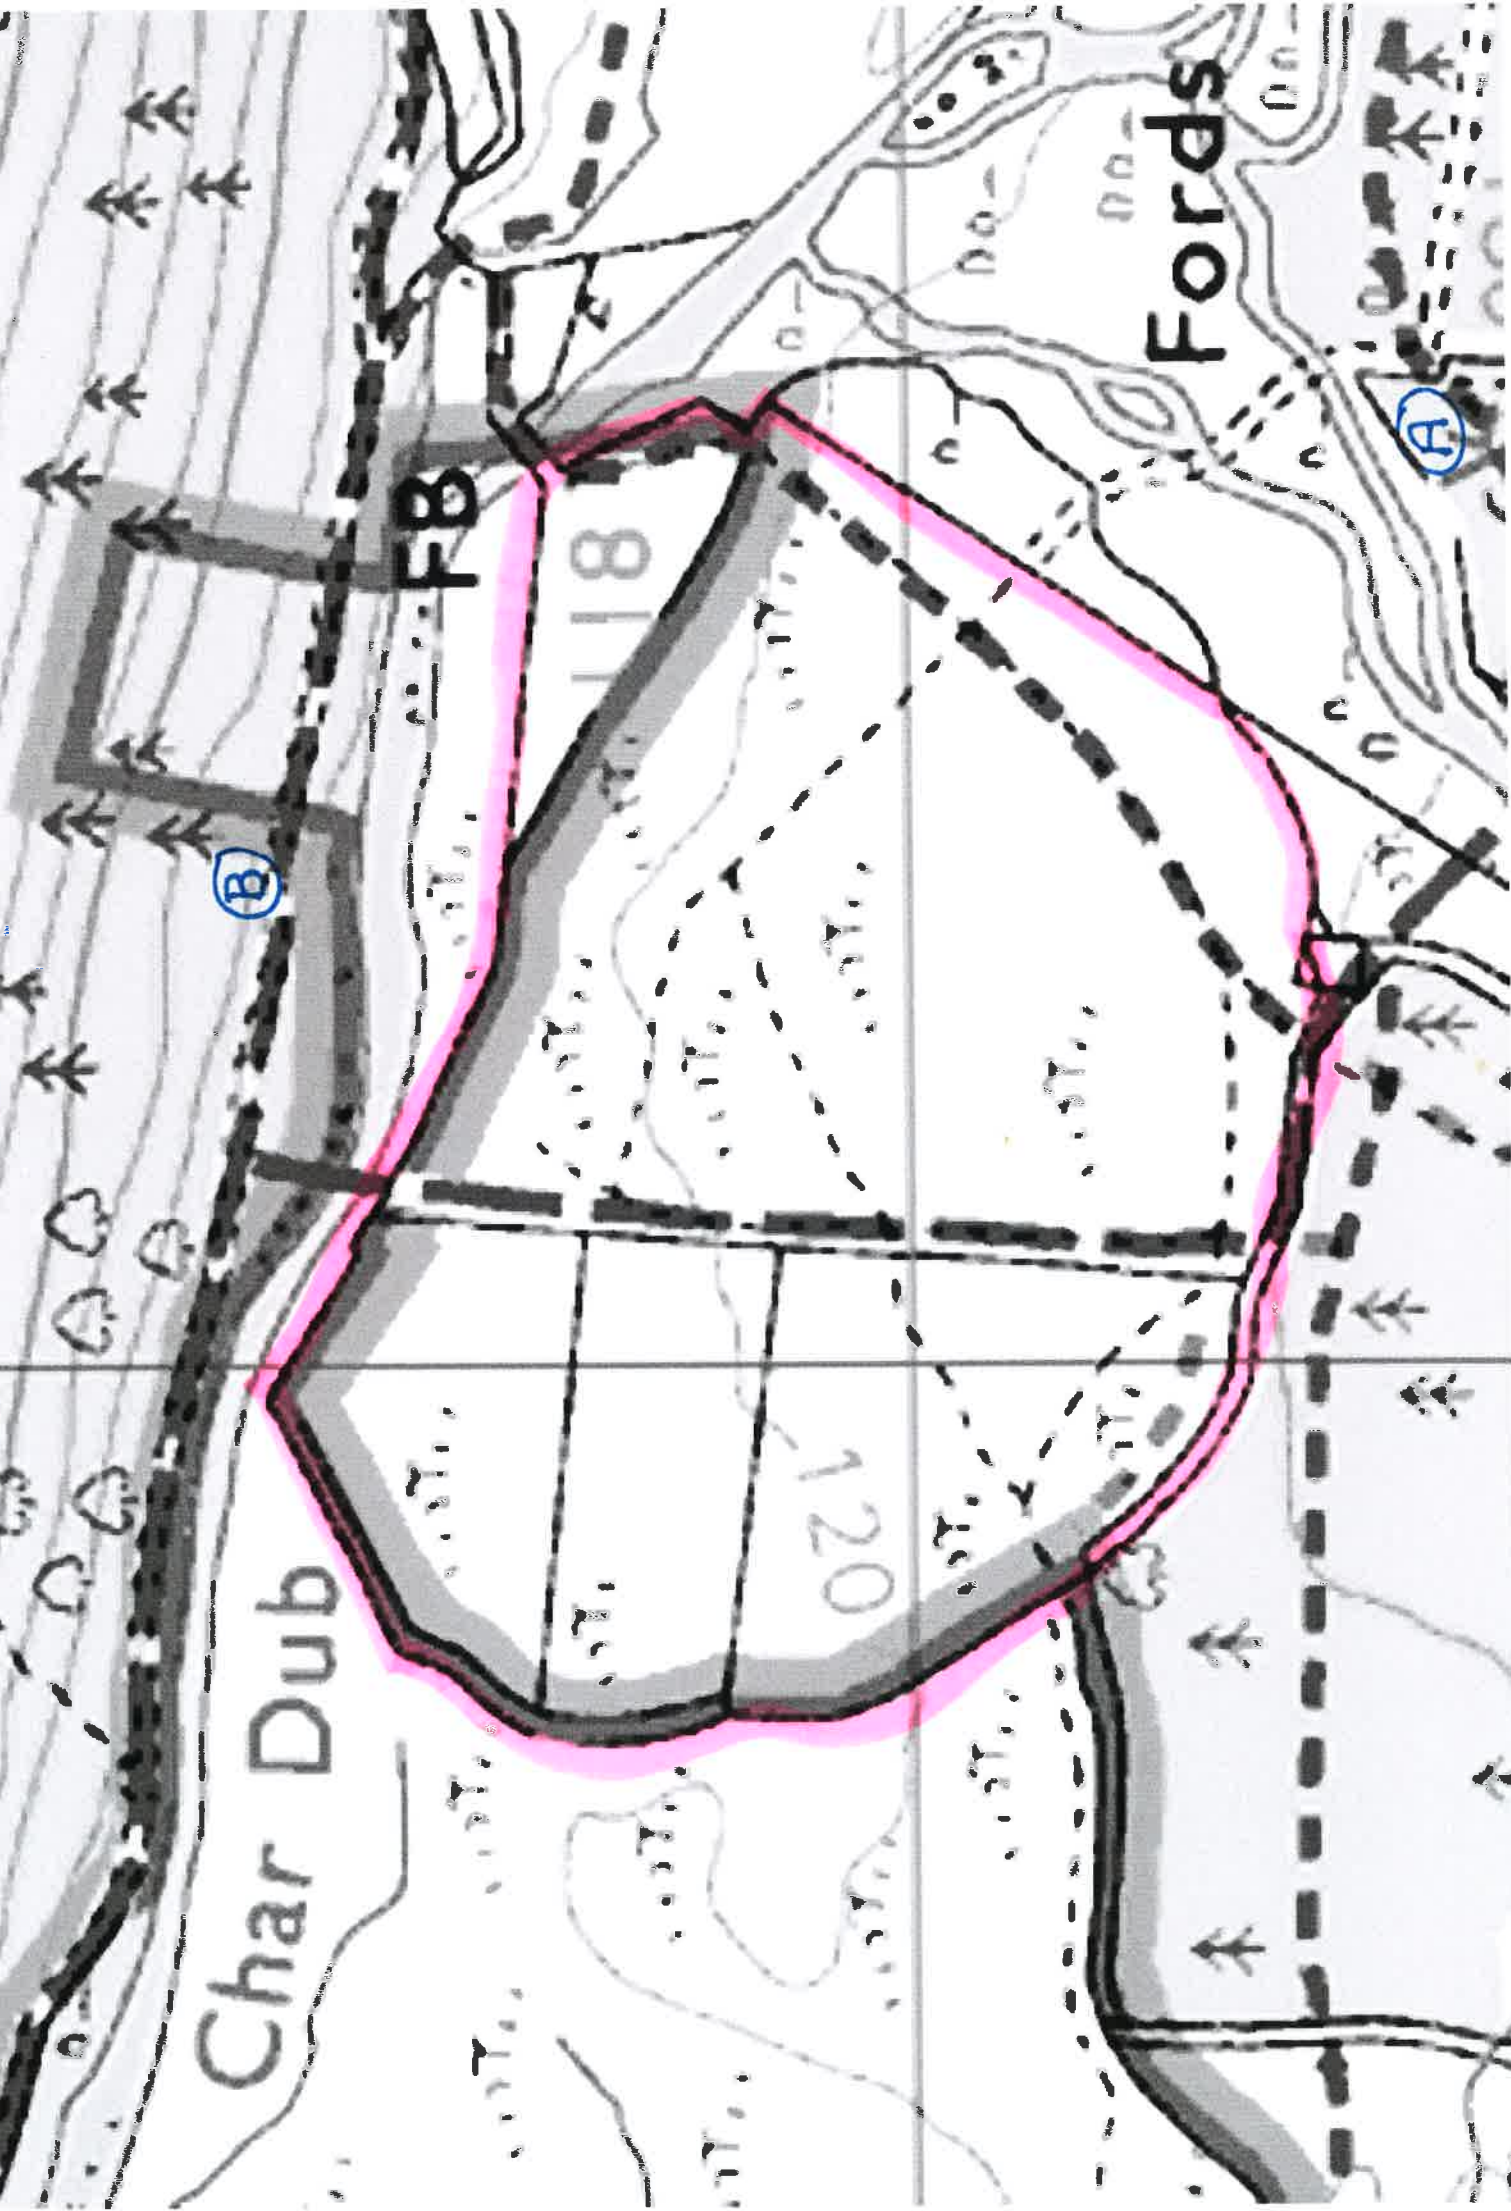

impossible to ascertain adjacent territories.

2015 Char Dub Blue Tit - Nil

2015 Char Dub Wren - NIL

OS 1:25k Lake District. Copyright © 2003 Crown Copyright. Ordnance Survey. Licence Number PU 100034184

www.memory-map.com

Char Dub

FB

811

120

Fords

B

A

OS 1:25K Late District, Copyright © 2003 Crown Copyright, Ordnance Survey, Licence Number FU 100034184 2015 Char Dub Robin 1 adjacent (A)

Char Dub

AC

FB

Fords

118

120

2015. Char Dob Meadow Pipit 2T.

OS 1:25K Lake District. Copyright © 2003 Crown Copyright. Ordnance Survey. Licence Number PU 100034184

118

Fords

(Note: GD family where not thought to originate from this location. These birds were first seen A days earlier on 05/06/2015 off Gill Beck). ♀ + 2 JONS

2015 Char Dub. Swallow = F (Flyover bridge)