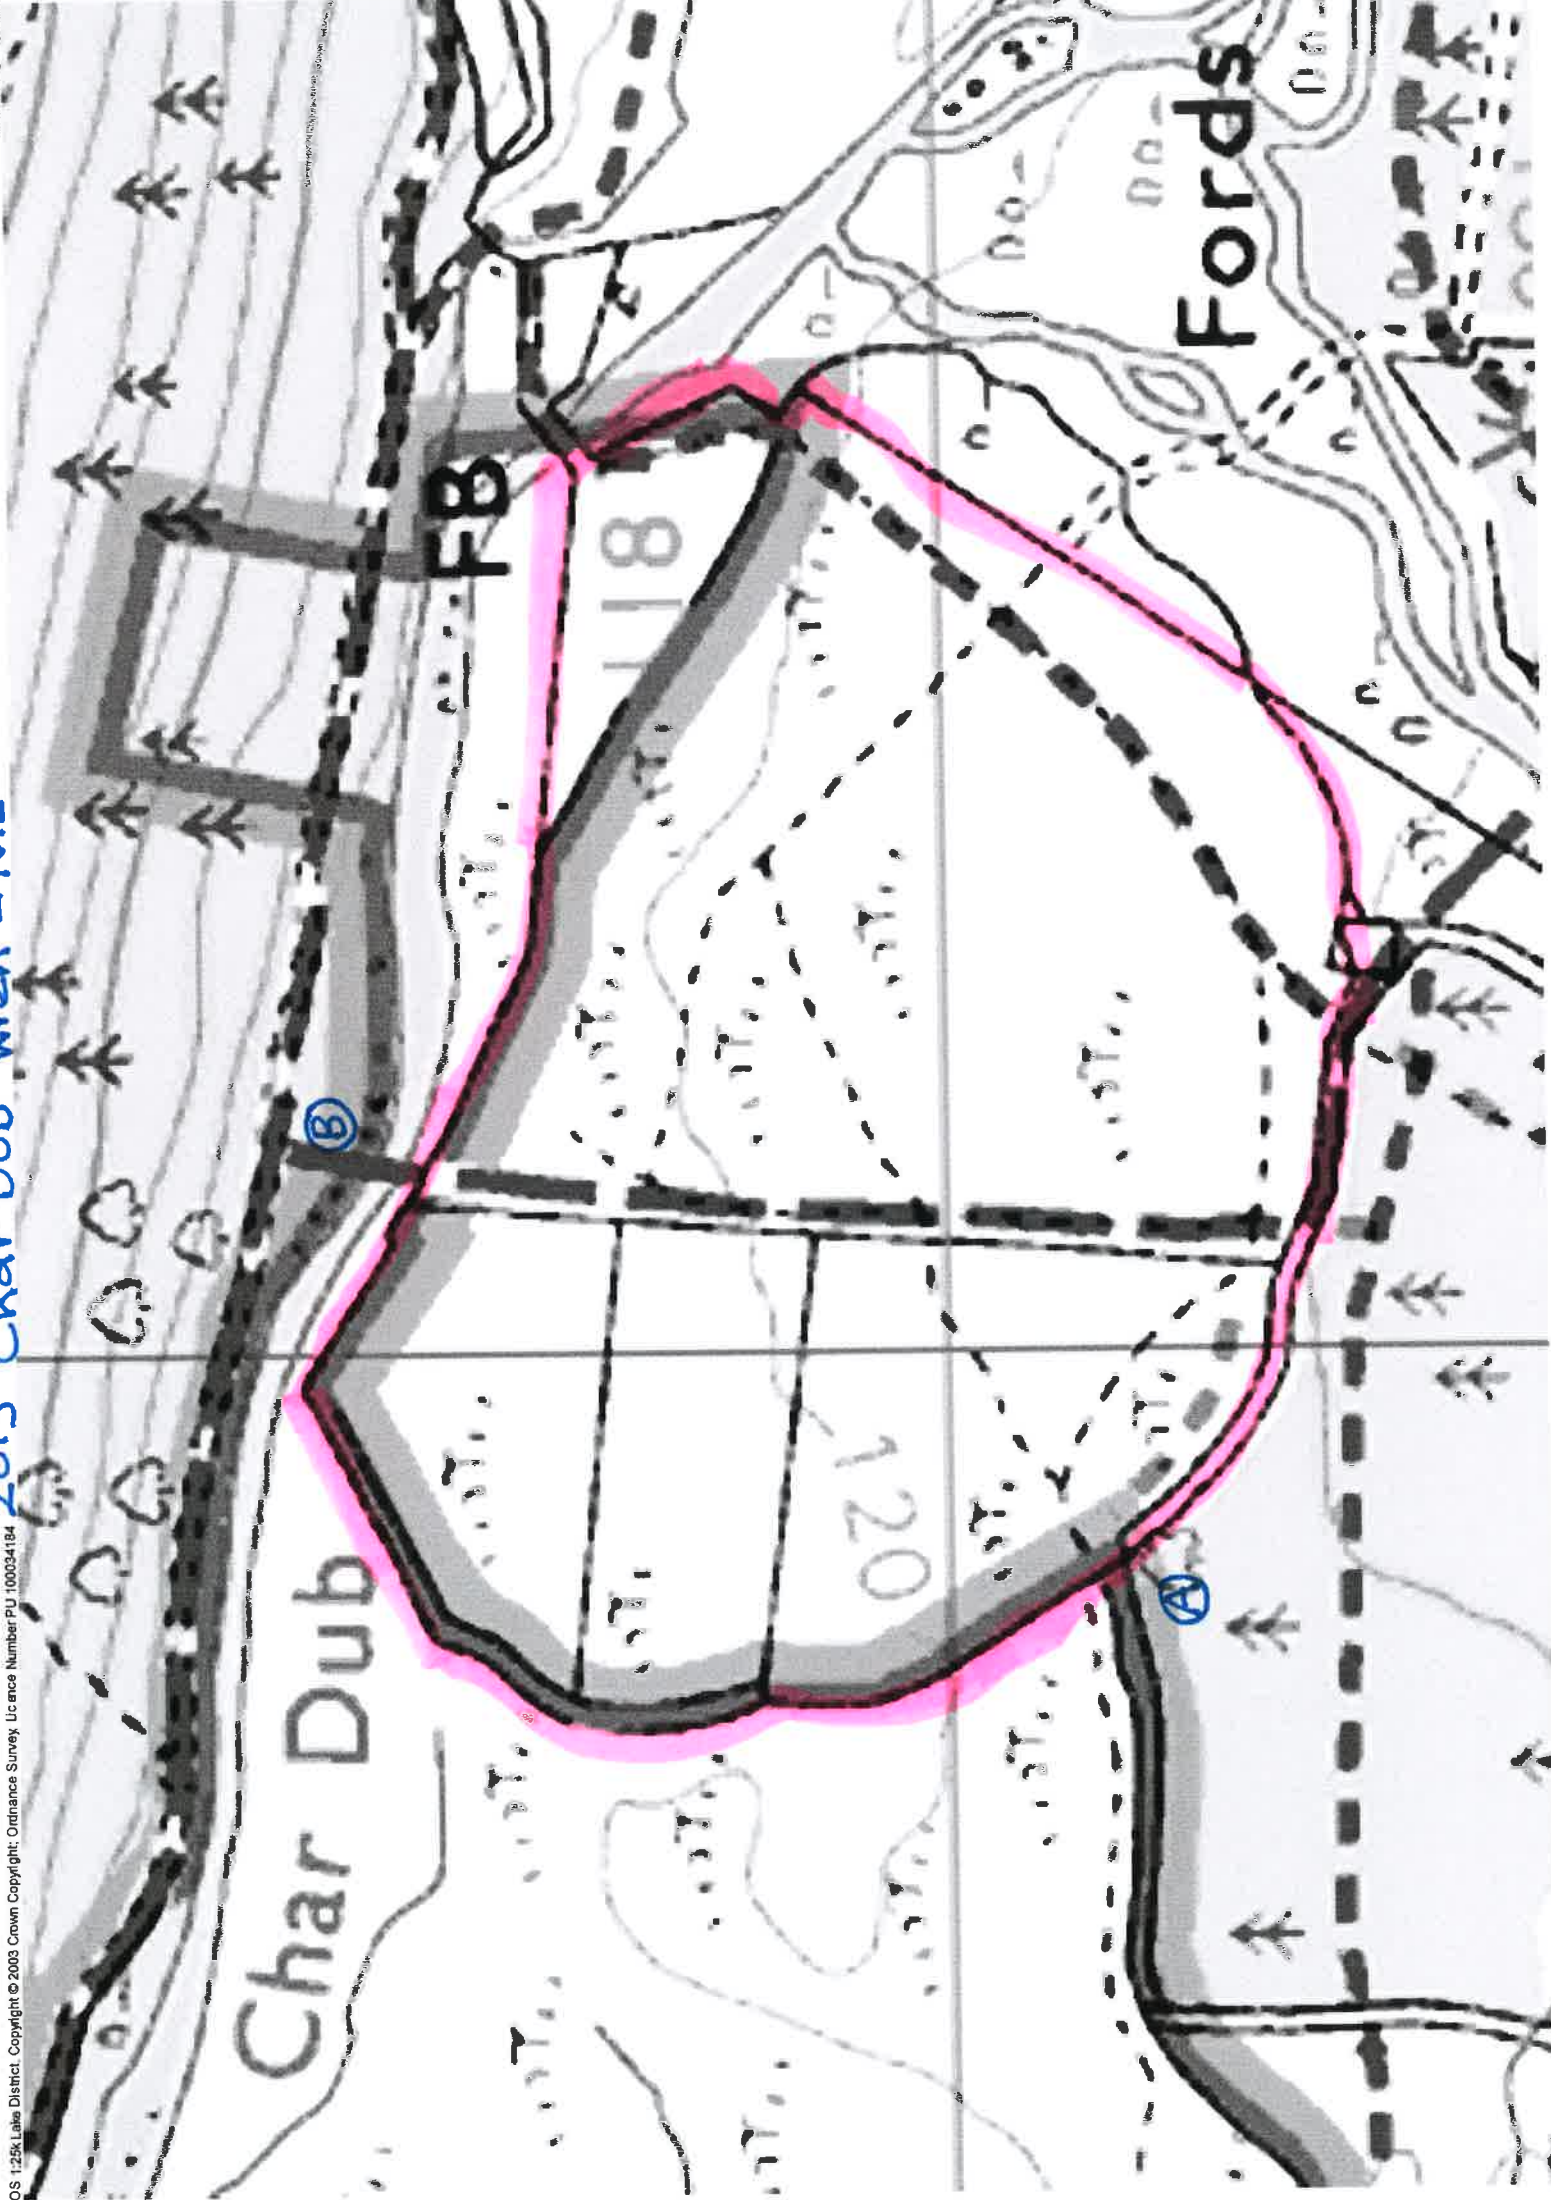

impossible to ascertain adjacent territories.

2015 Char Dub Blue Tit - Nil

2015 Char Dub Wren - NIL

OS 1:25k Lake District. Copyright © 2003 Crown Copyright. Ordnance Survey. Licence Number PU 100034184

www.memory-map.com

Char Dub

FB

811

120

Fords

B

A

OS 1:25K Late District, Copyright © 2003 Crown Copyright, Ordnance Survey, Licence Number FU 100034184 2015 Char Dub Robin 1 adjacent (A)

Char Dub

AC

FB

Fords

118

120

2015. Char Dob Meadow Pipit 2T.

OS 1:25K Lake District. Copyright © 2003 Crown Copyright. Ordnance Survey. Licence Number PU 100034184

118

Fords

(Note: GD family where not thought to originate from this location. These birds were first seen A days earlier on 05/06/2015 off Gill Beck). ♀ + 2 JONS

2015 Char Dub. Swallow = F (Flyover bridge)