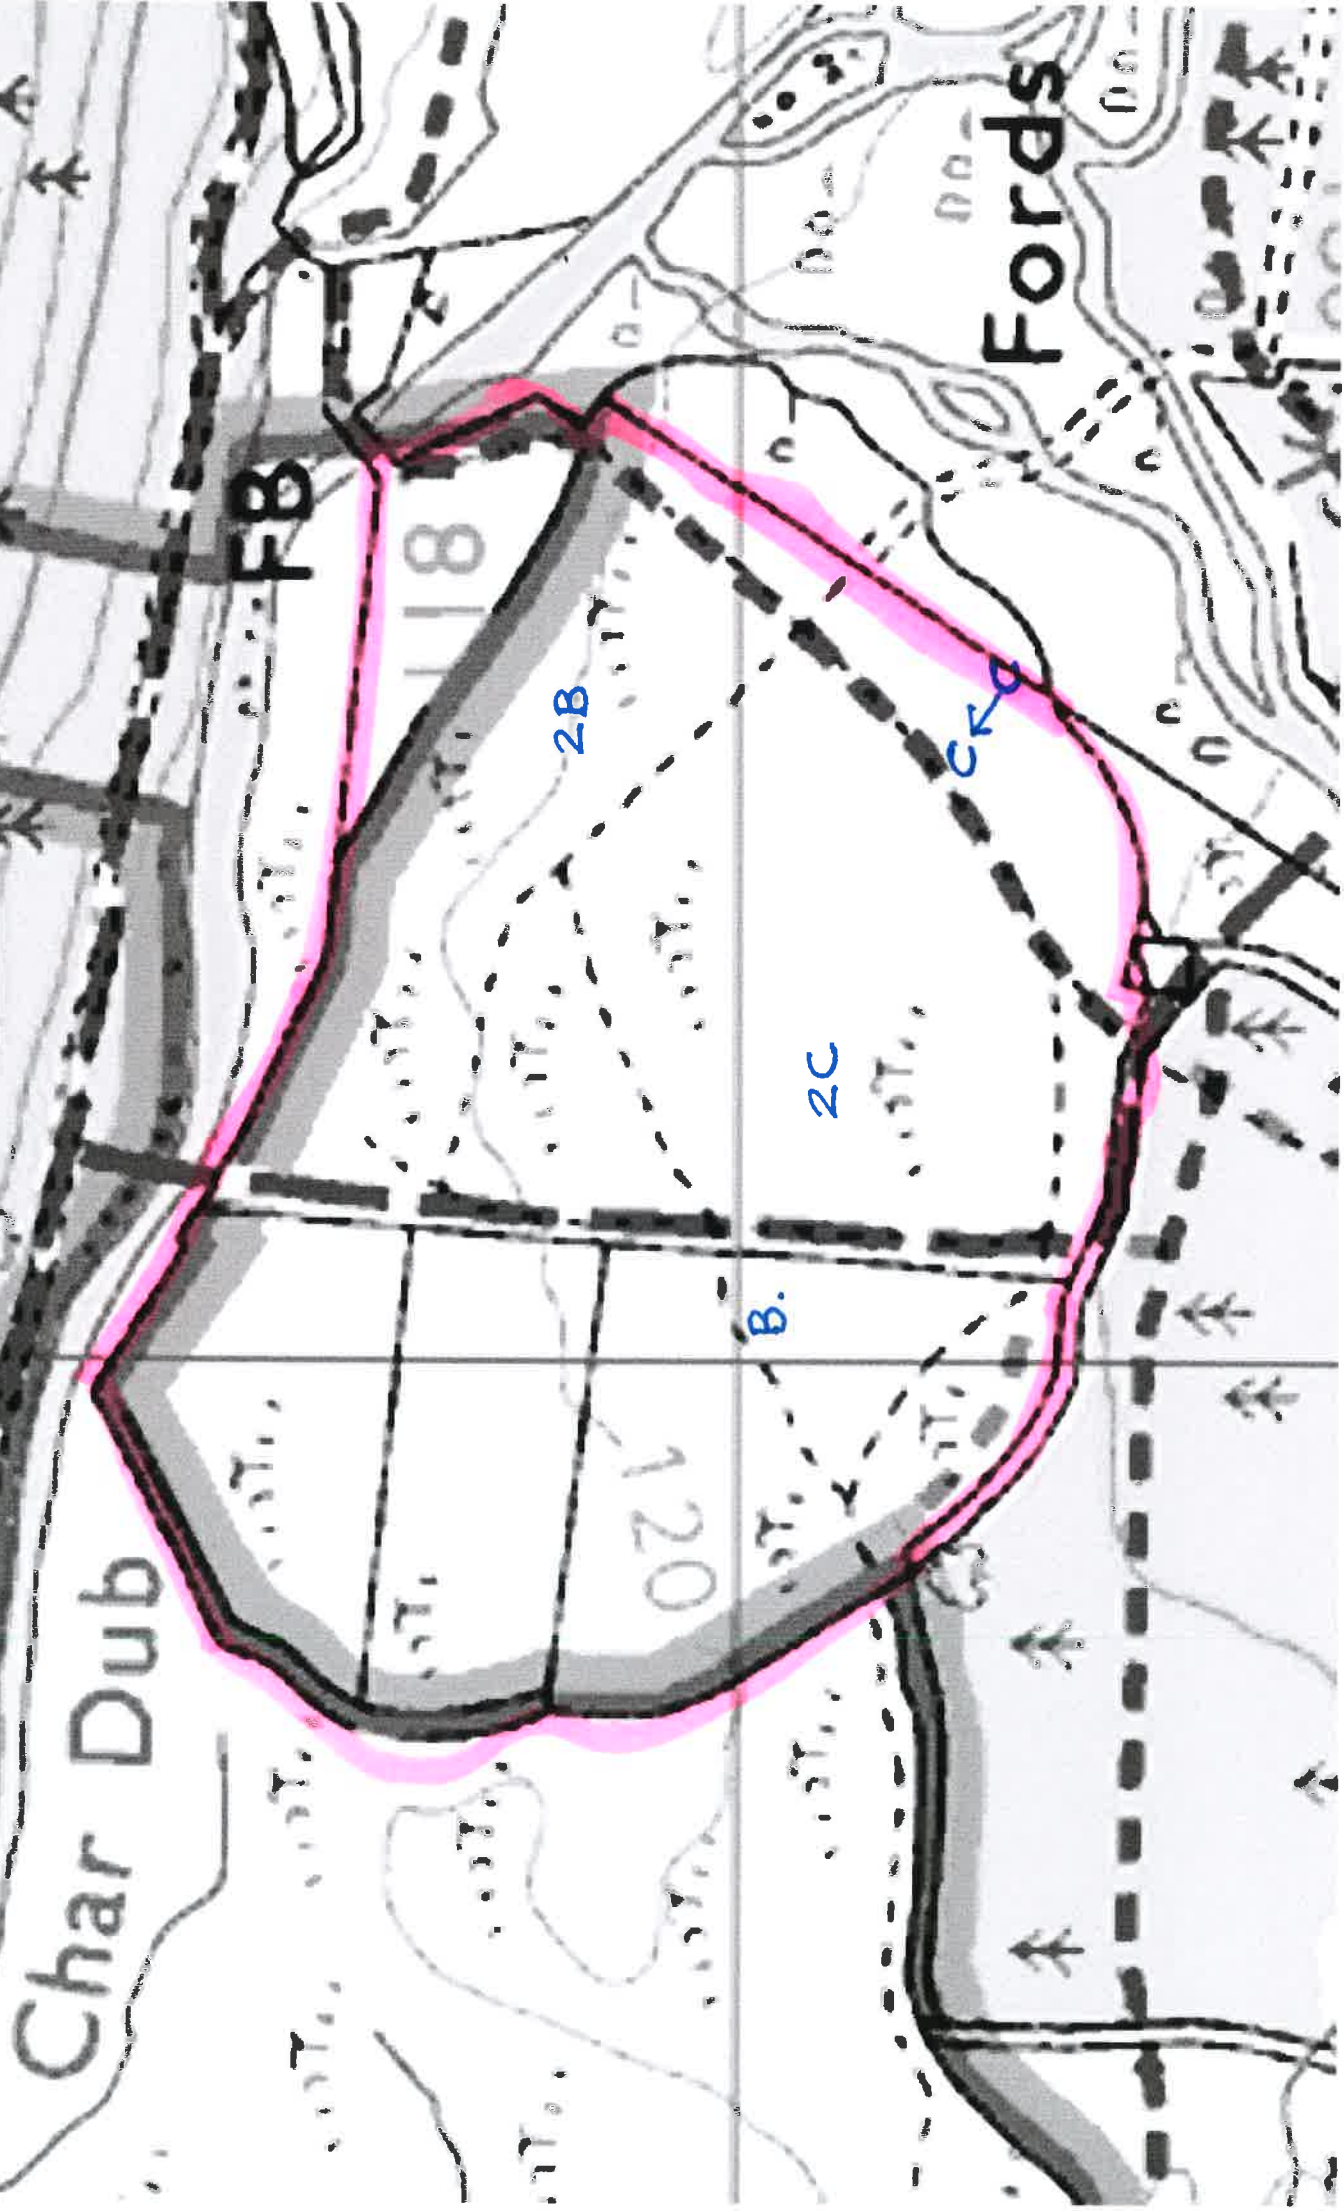

impossible to ascertain adjacent territories.

2015 Char Dub Blue Tit - Nil

2015 Char Dub Wren - NIL

OS 1:25k Lake District. Copyright © 2003 Crown Copyright. Ordnance Survey. Licence Number PU 100034184

www.memory-map.com

Char Dub

FB

811

120

Fords

B

A

OS 1:25K Late District, Copyright © 2003 Crown Copyright, Ordnance Survey, Licence Number FU 100034184 2015 Char Dub Robin 1 adjacent (A)

Char Dub

AC

FB

Fords

118

120

2015. Char Dob Meadow Pipit 2T.

OS 1:25K Lake District. Copyright © 2003 Crown Copyright. Ordnance Survey. Licence Number PU 100034184

118

Fords

(Note: GD family where not thought to originate from this location. These birds were first seen A days earlier on 05/06/2015 off Gill Beck). ♀ + 2 JONS

2015 Char Dub. Swallow = F (Flyover bridge)