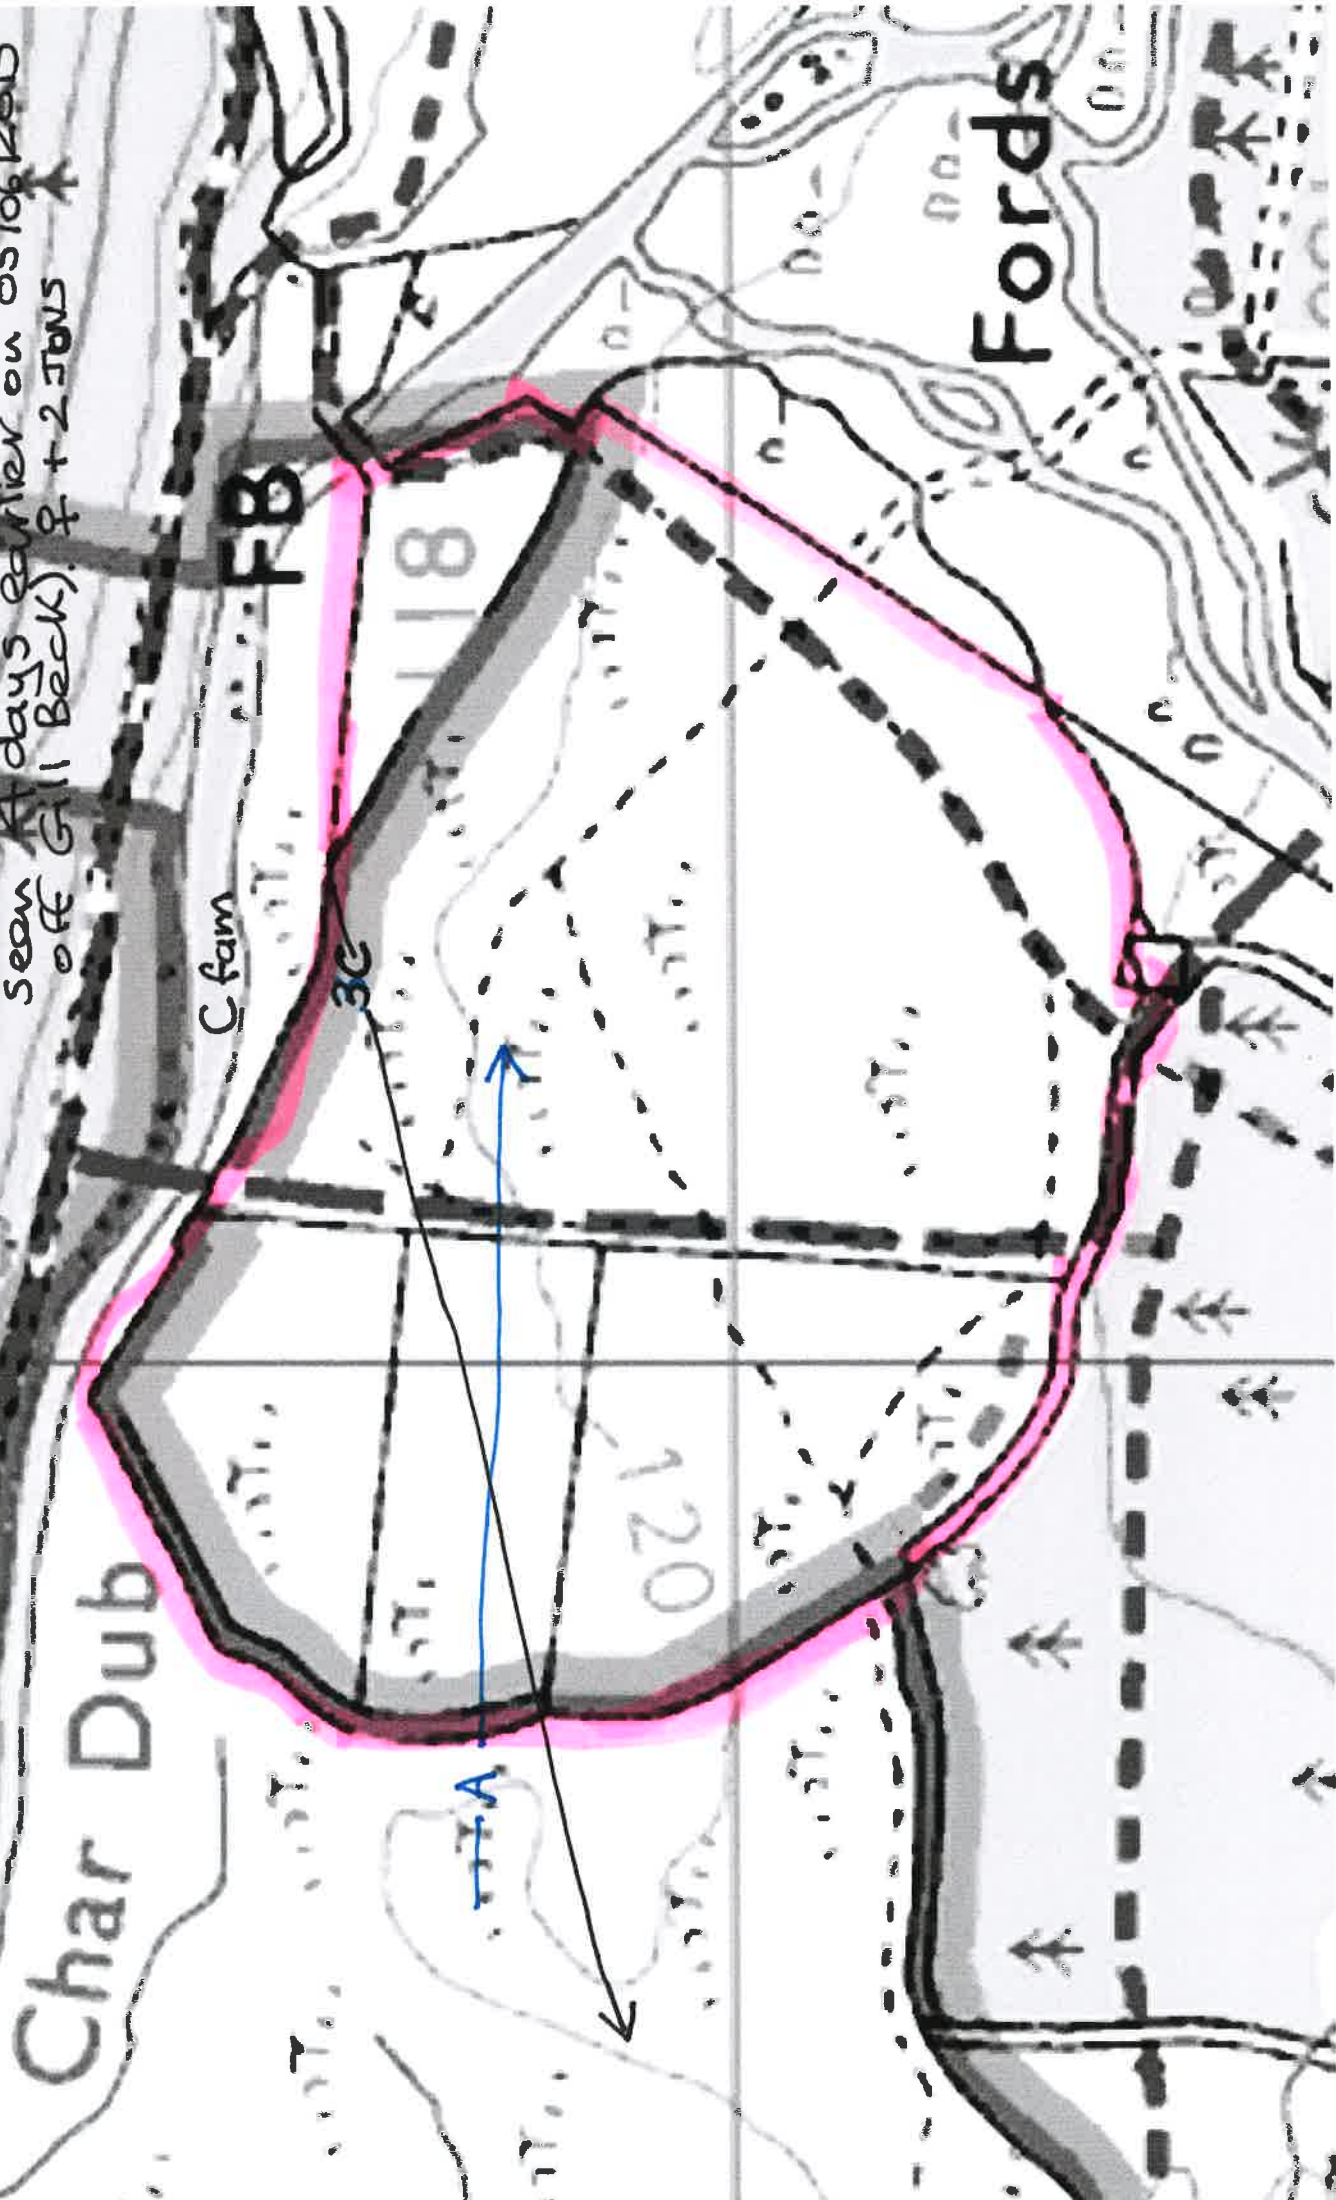

Char Dub

FB

811

120

Fords

B

A

OS 1:25K Late District, Copyright © 2003 Crown Copyright, Ordnance Survey, Licence Number FU 100034184 2015 Char Dub Robin 1 adjacent (A)

118

Fords

(Note: GD family where not thought to originate from this location. These birds were first seen A days earlier on 05/06/2015 off Gill Beck). ♀ + 2 JONS

2015 Char Dub. Swallow = F (Flyover bridge)