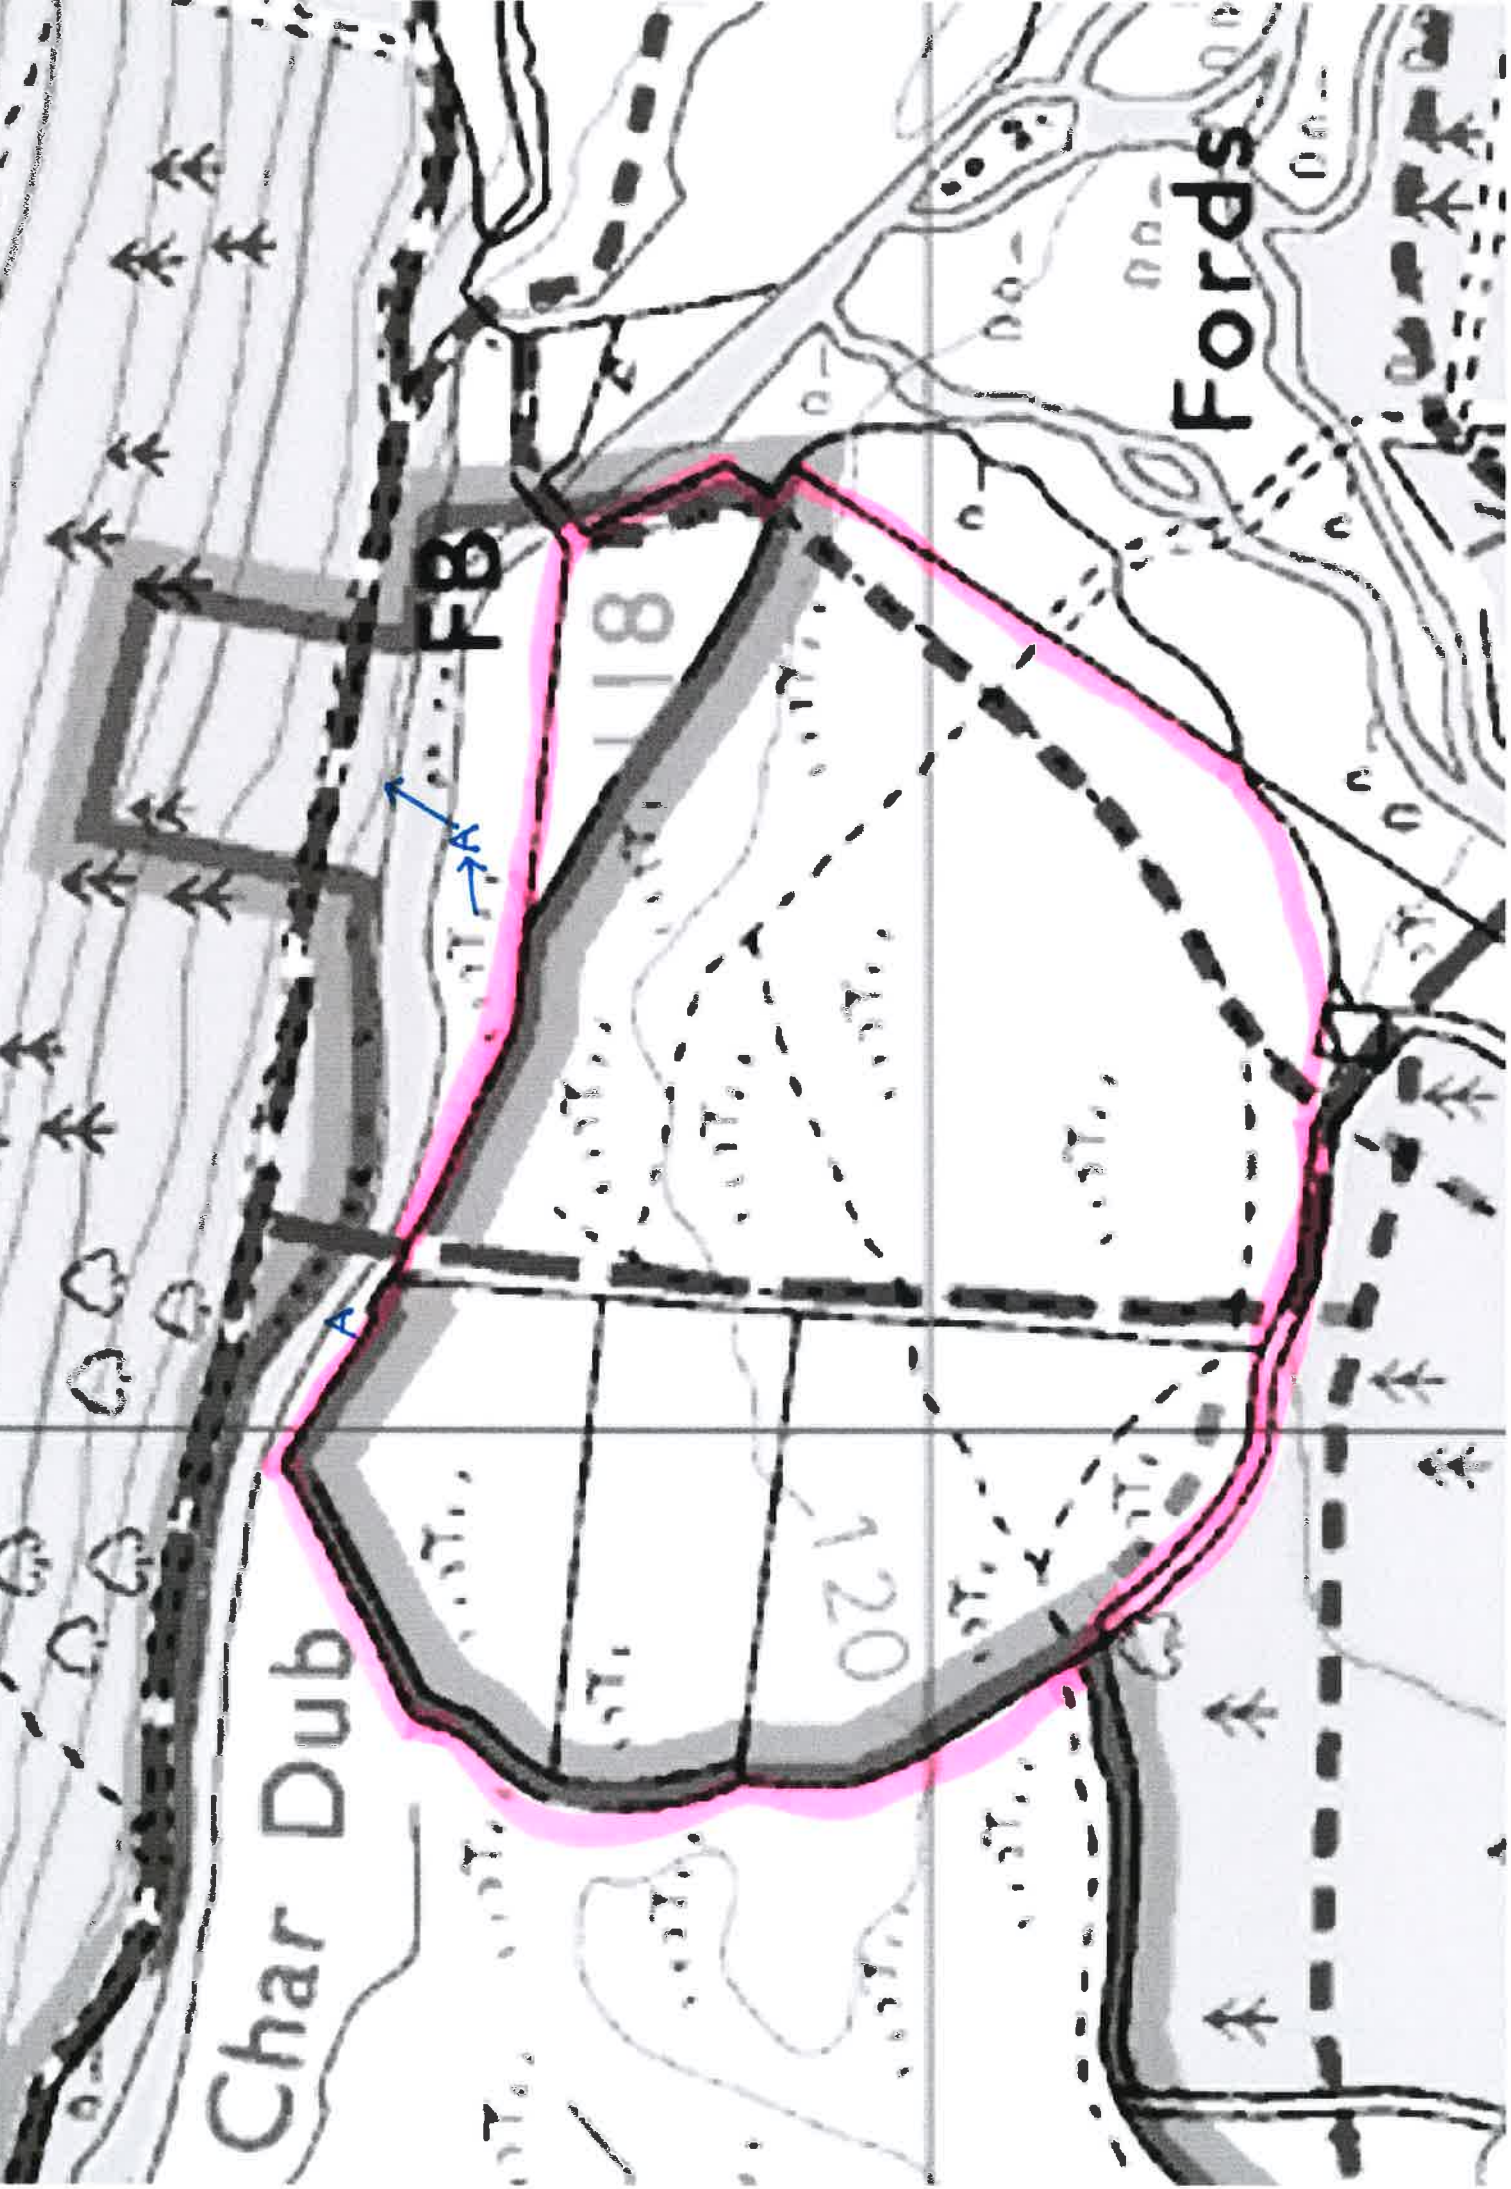

impossible to ascertain adjacent territories.

2015 Char Dub Blue Tit - Nil

2015 Char Dub Wren - NIL

OS 1:25k Lake District. Copyright © 2003 Crown Copyright. Ordnance Survey. Licence Number PU 100034184

www.memory-map.com

Char Dub

FB

811

120

Fords

B

A

OS 1:25K Late District, Copyright © 2003 Crown Copyright, Ordnance Survey, Licence Number FU 100034184 2015 Char Dub Robin 1 adjacent (A)

Char Dub

AC

FB

Fords

118

120

2015. Char Dob Meadow Pipit 2T.

OS 1:25K Lake District. Copyright © 2003 Crown Copyright. Ordnance Survey. Licence Number PU 100034184

118

Fords

(Note: GD family where not thought to originate from this location. These birds were first seen A days earlier on 05/06/2015 off Gill Beck). ♀ + 2 JONS

2015 Char Dub. Swallow = F (Flyover bridge)