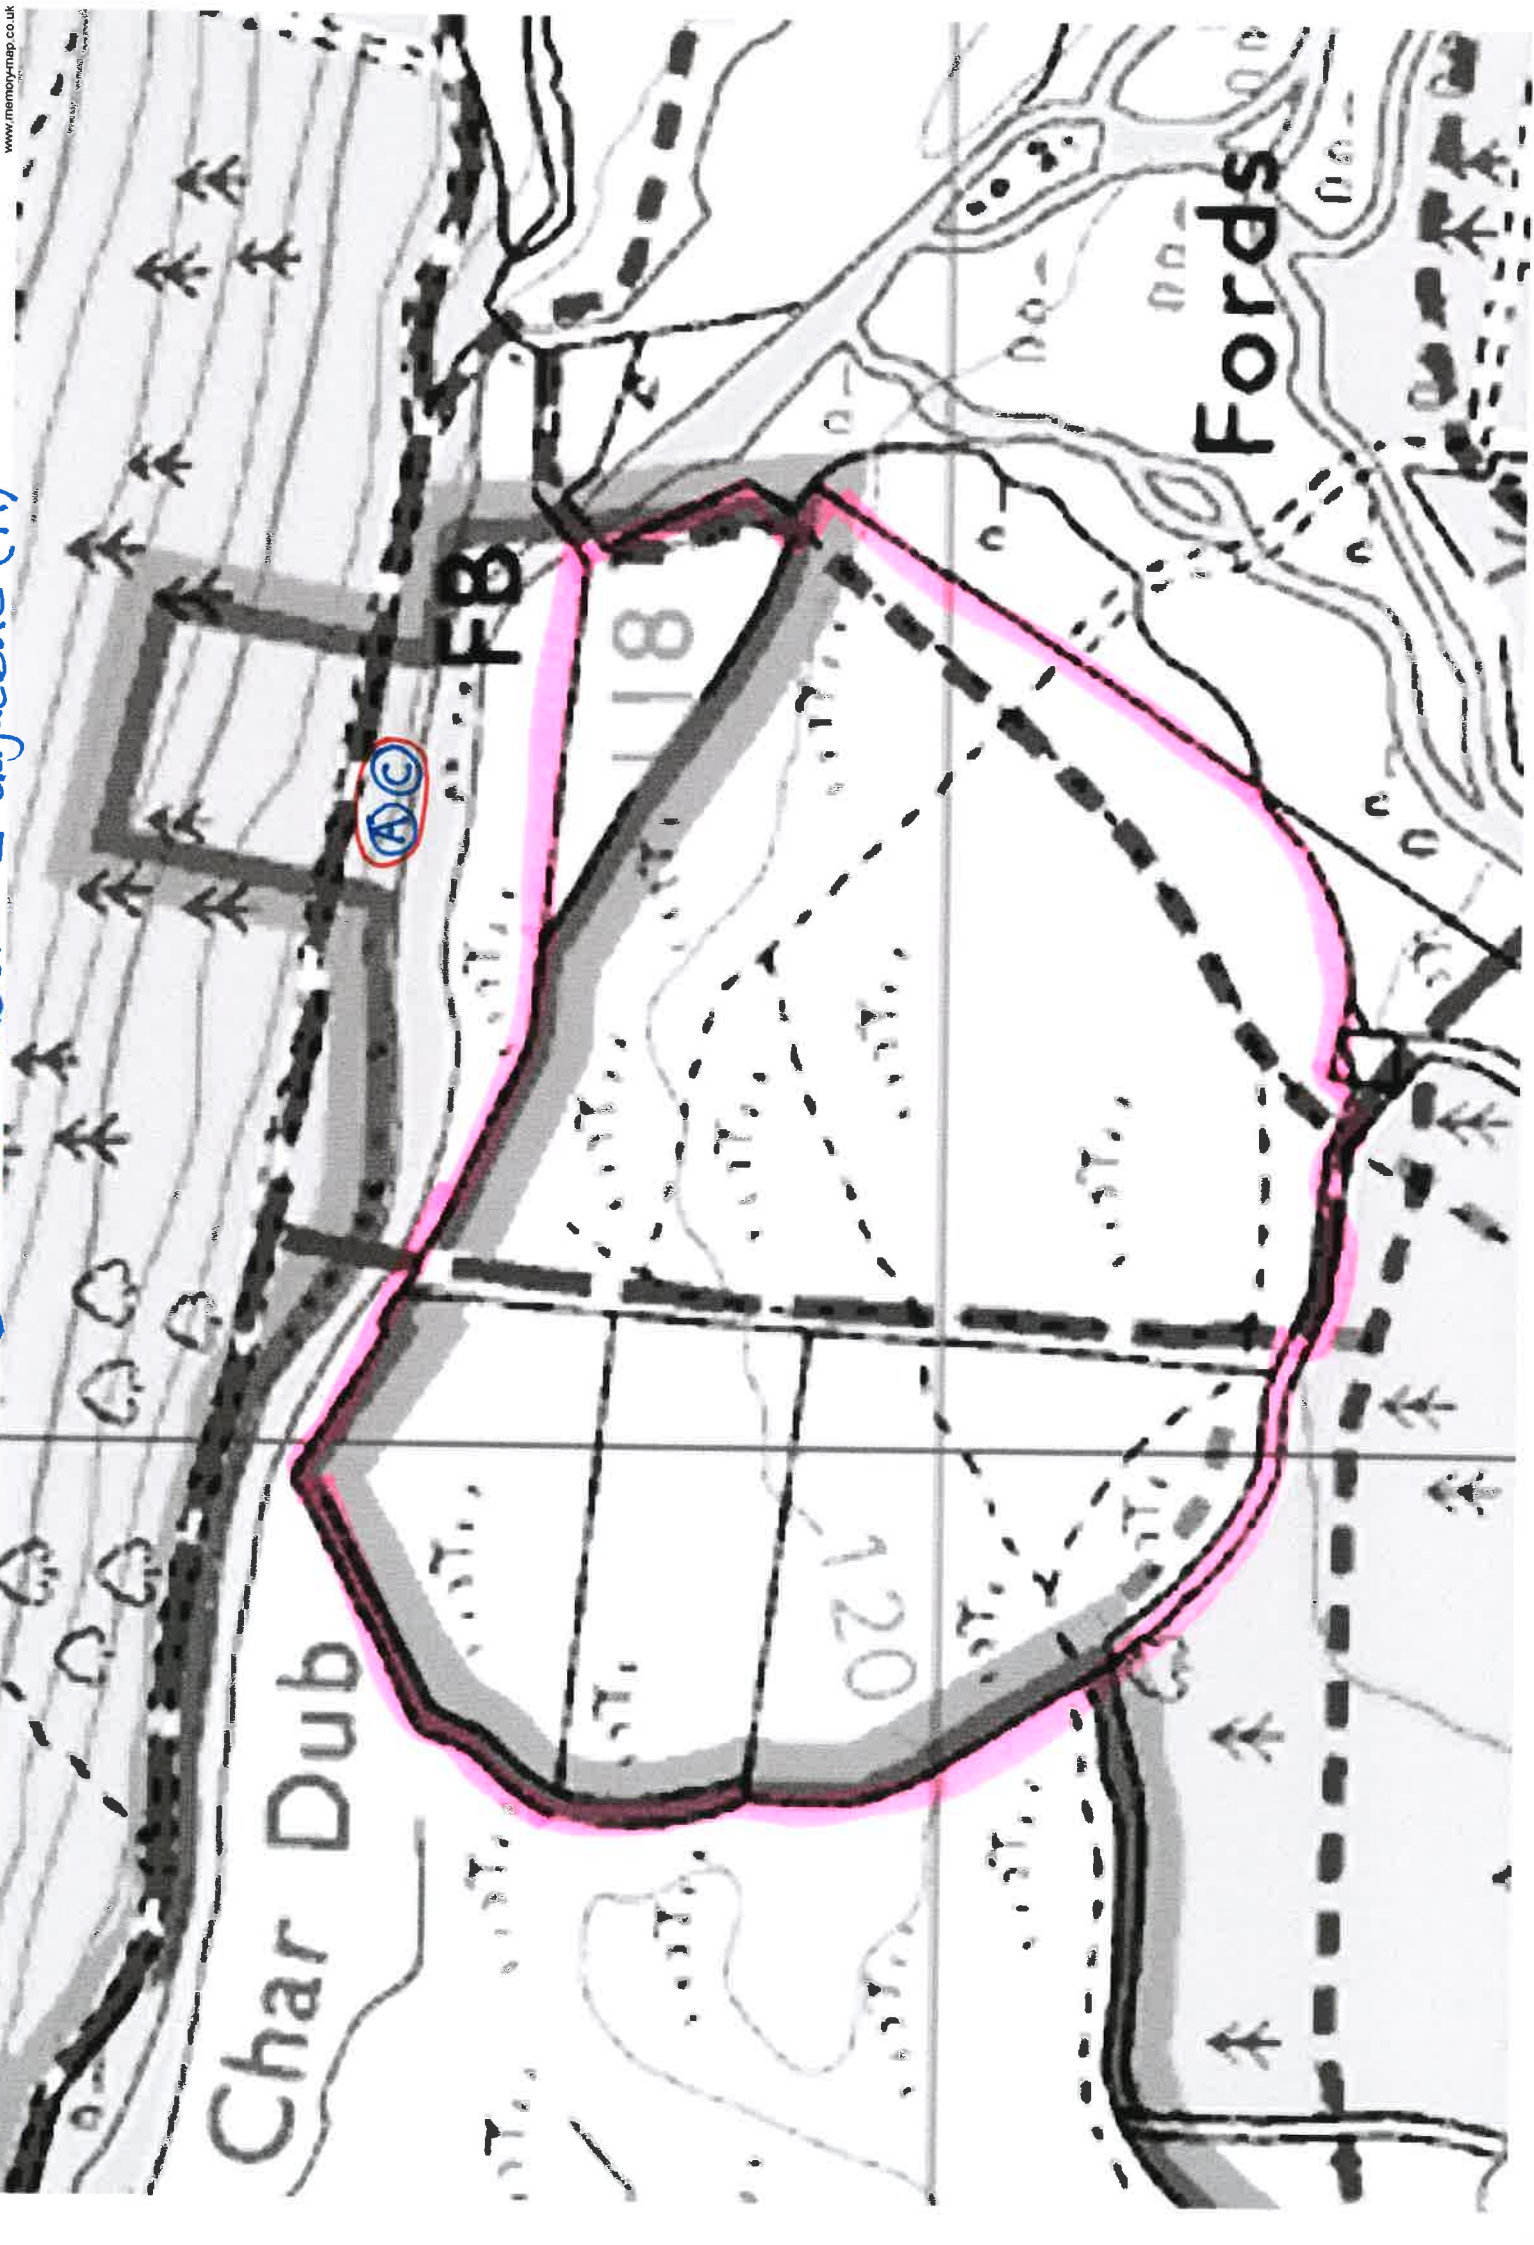

impossible to ascertain adjacent territories.

2015 Char Dub Blue Tit - Nil

2015 Char Dub Wren - NIL

OS 1:25k Lake District. Copyright © 2003 Crown Copyright. Ordnance Survey. Licence Number PU 100034184

www.memory-map.com

Char Dub

FB

811

120

Fords

B

A

OS 1:25K Late District, Copyright © 2003 Crown Copyright, Ordnance Survey, Licence Number FU 100034184 2015 Char Dub Robin 1 adjacent (A)

Char Dub

AC

FB

Fords

118

120

2015. Char Dob Meadow Pipit 2T.

OS 1:25K Lake District. Copyright © 2003 Crown Copyright. Ordnance Survey. Licence Number PU 100034184

118

Fords

(Note: GD family where not thought to originate from this location. These birds were first seen A days earlier on 05/06/2015 off Gill Beck). ♀ + 2 JONS

2015 Char Dub. Swallow = F (Flyover bridge)