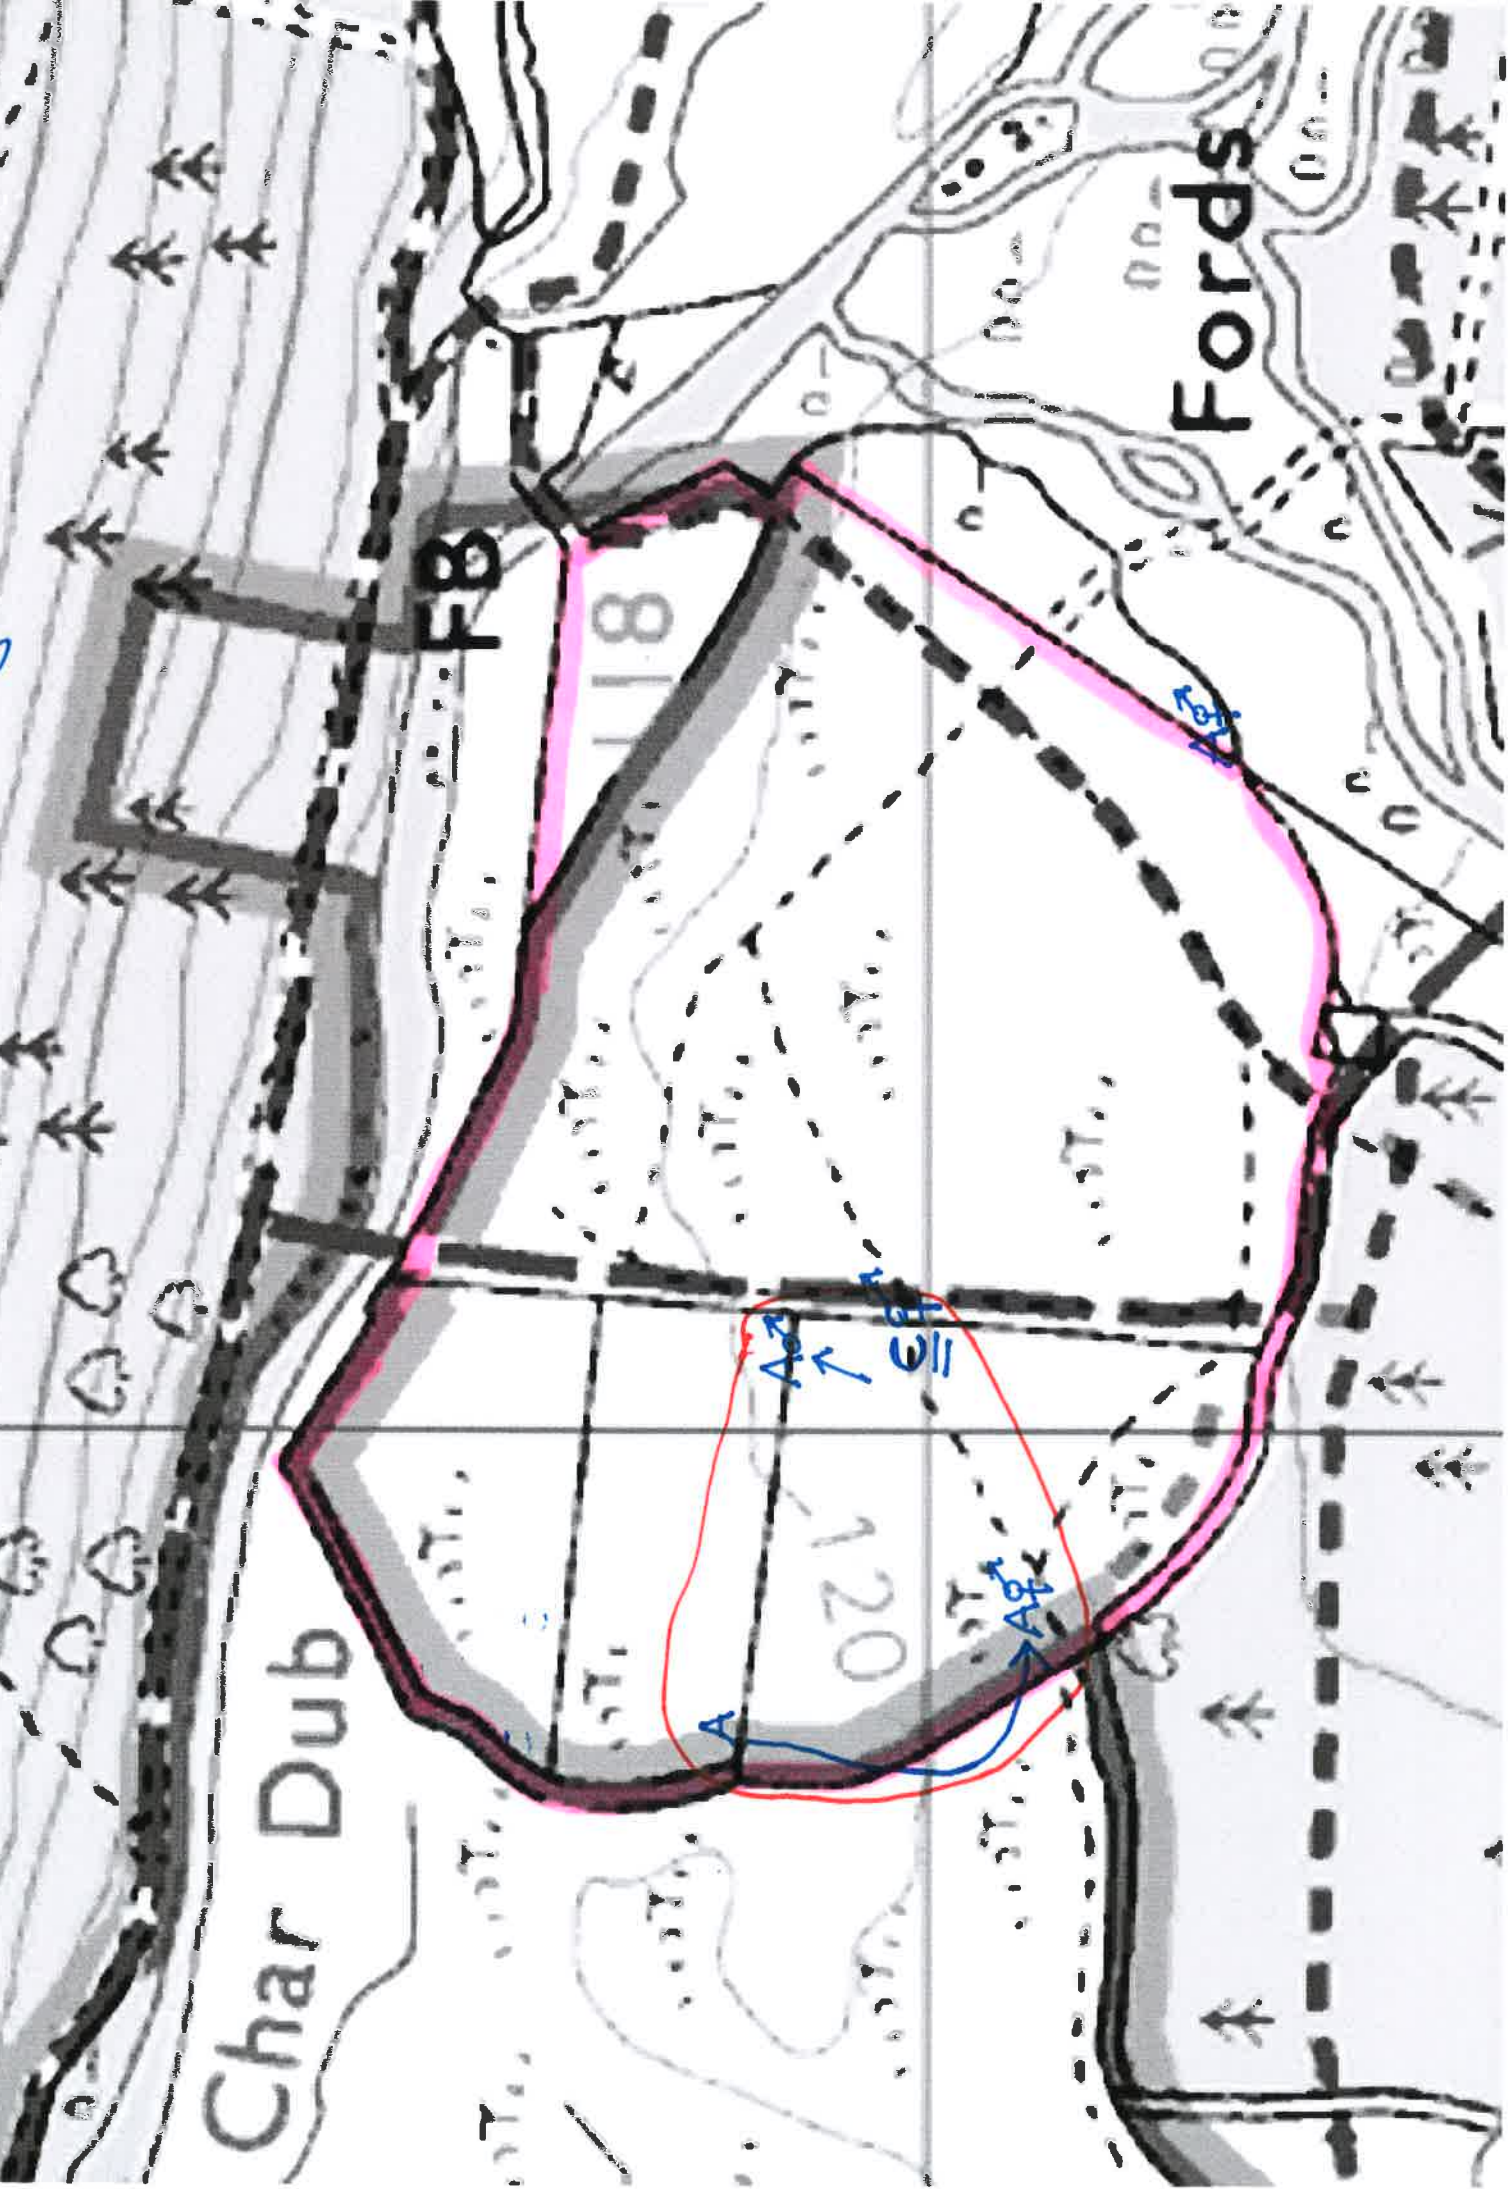

Char Dub

FB

811

120

Fords

B

A

OS 1:25K Late District, Copyright © 2003 Crown Copyright, Ordnance Survey, Licence Number FU 100034184 2015 Char Dub Robin 1 adjacent (A)

Char Dub

AC

FB

Fords

118

120

2015. Char Dob Meadow Pipit 2T.

OS 1:25K Lake District. Copyright © 2003 Crown Copyright. Ordnance Survey. Licence Number PU 100034184

www.memoymap.co.uk

2015 Chaffinch 4 adjacent. (P&A) Char Dub

2015 Char Dubs Reed Bunting.

Singing male on first visit (treated as P = Present).

Char Dub

Fords

FB

A

118

Fords

(Note: GD family where not thought to originate from this location. These birds were first seen A days earlier on 05/06/2015 off Gill Beck). ♀ + 2 JONS

2015 Char Dub. Swallow = F (Flyover bridge)