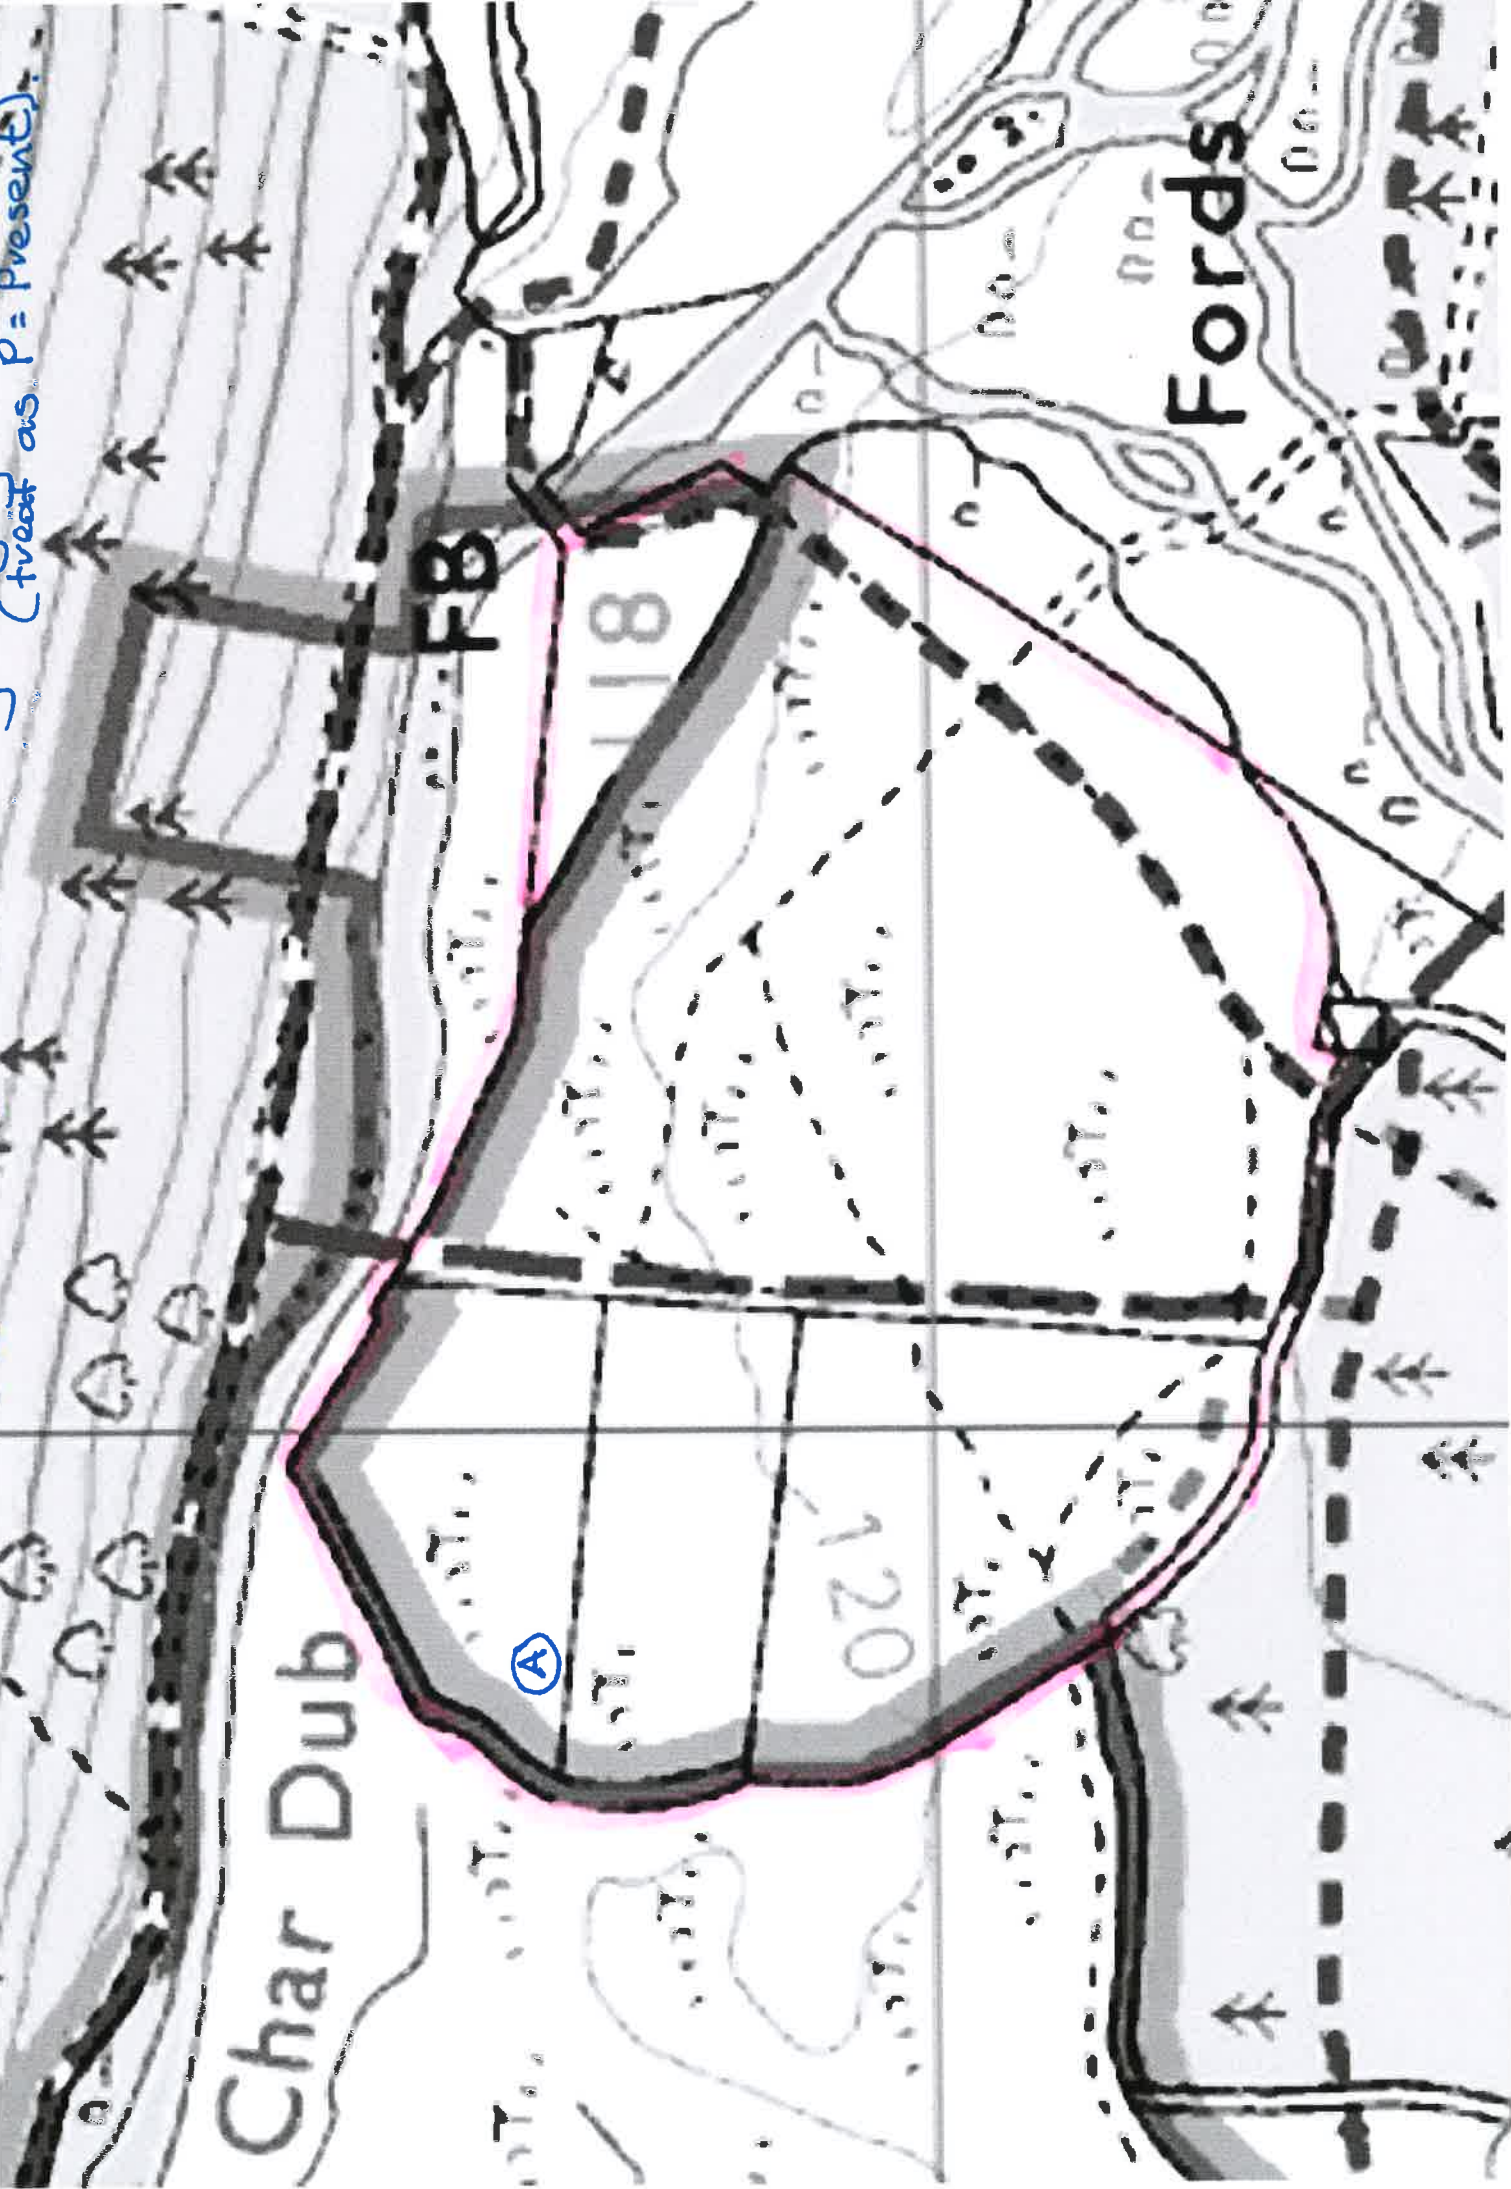

Char Dub

FB

811

120

Fords

B

A

OS 1:25K Late District, Copyright © 2003 Crown Copyright, Ordnance Survey, Licence Number FU 100034184 2015 Char Dub Robin 1 adjacent (A)

Char Dub

AC

FB

Fords

118

120

2015. Char Dob Meadow Pipit 2T.

OS 1:25K Lake District. Copyright © 2003 Crown Copyright. Ordnance Survey. Licence Number PU 100034184

www.memoymap.co.uk

2015 Chaffinch 4 adjacent. (P&A) Char Dub

2015 Char Dubs Reed Bunting.

Singing male on first visit (treated as P = Present).

Char Dub

Fords

FB

A

118

Fords

(Note: GD family where not thought to originate from this location. These birds were first seen A days earlier on 05/06/2015 off Gill Beck). ♀ + 2 JONS

2015 Char Dub. Swallow = F (Flyover bridge)