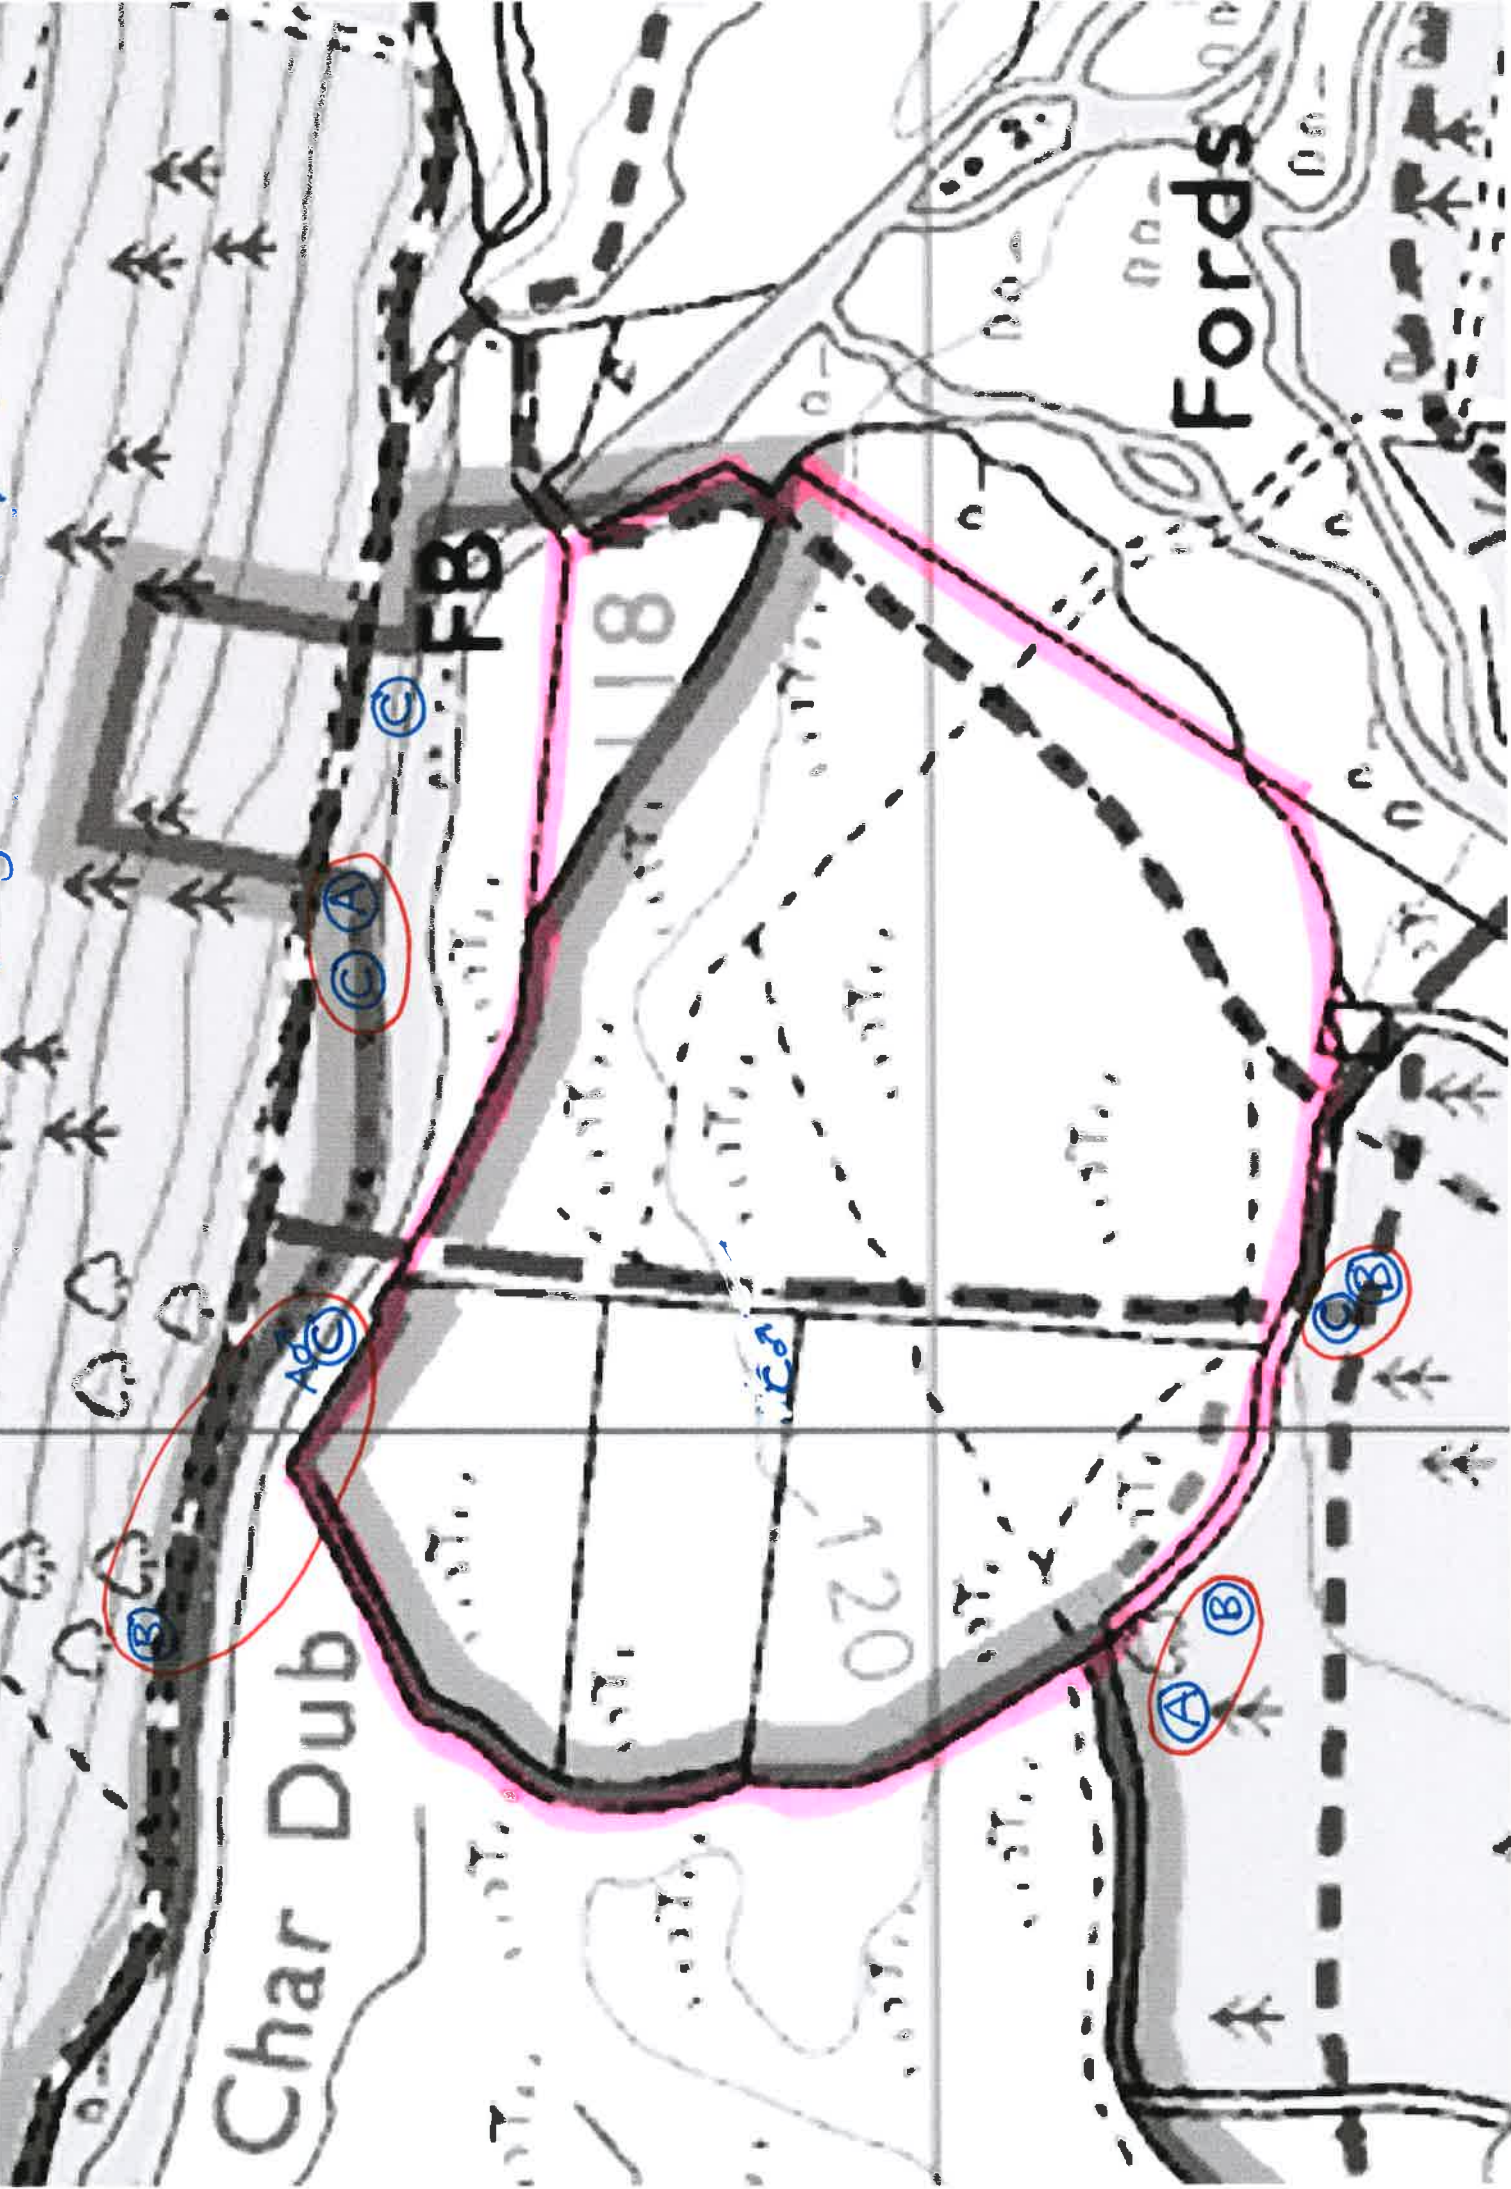

Char Dub

FB

811

120

Fords

B

A

OS 1:25K Late District, Copyright © 2003 Crown Copyright, Ordnance Survey, Licence Number FU 100034184 2015 Char Dub Robin 1 adjacent (A)

Char Dub

AC

FB

Fords

118

120

2015. Char Dob Meadow Pipit 2T.

OS 1:25K Lake District. Copyright © 2003 Crown Copyright. Ordnance Survey. Licence Number PU 100034184

www.memoymap.co.uk

2015 Chaffinch 4 adjacent. (P&A) Char Dub

2015 Char Dubs Reed Bunting.

Singing male on first visit (treated as P = Present).

Char Dub

Fords

FB

A

118

Fords

(Note: GD family where not thought to originate from this location. These birds were first seen A days earlier on 05/06/2015 off Gill Beck). ♀ + 2 JONS

2015 Char Dub. Swallow = F (Flyover bridge)