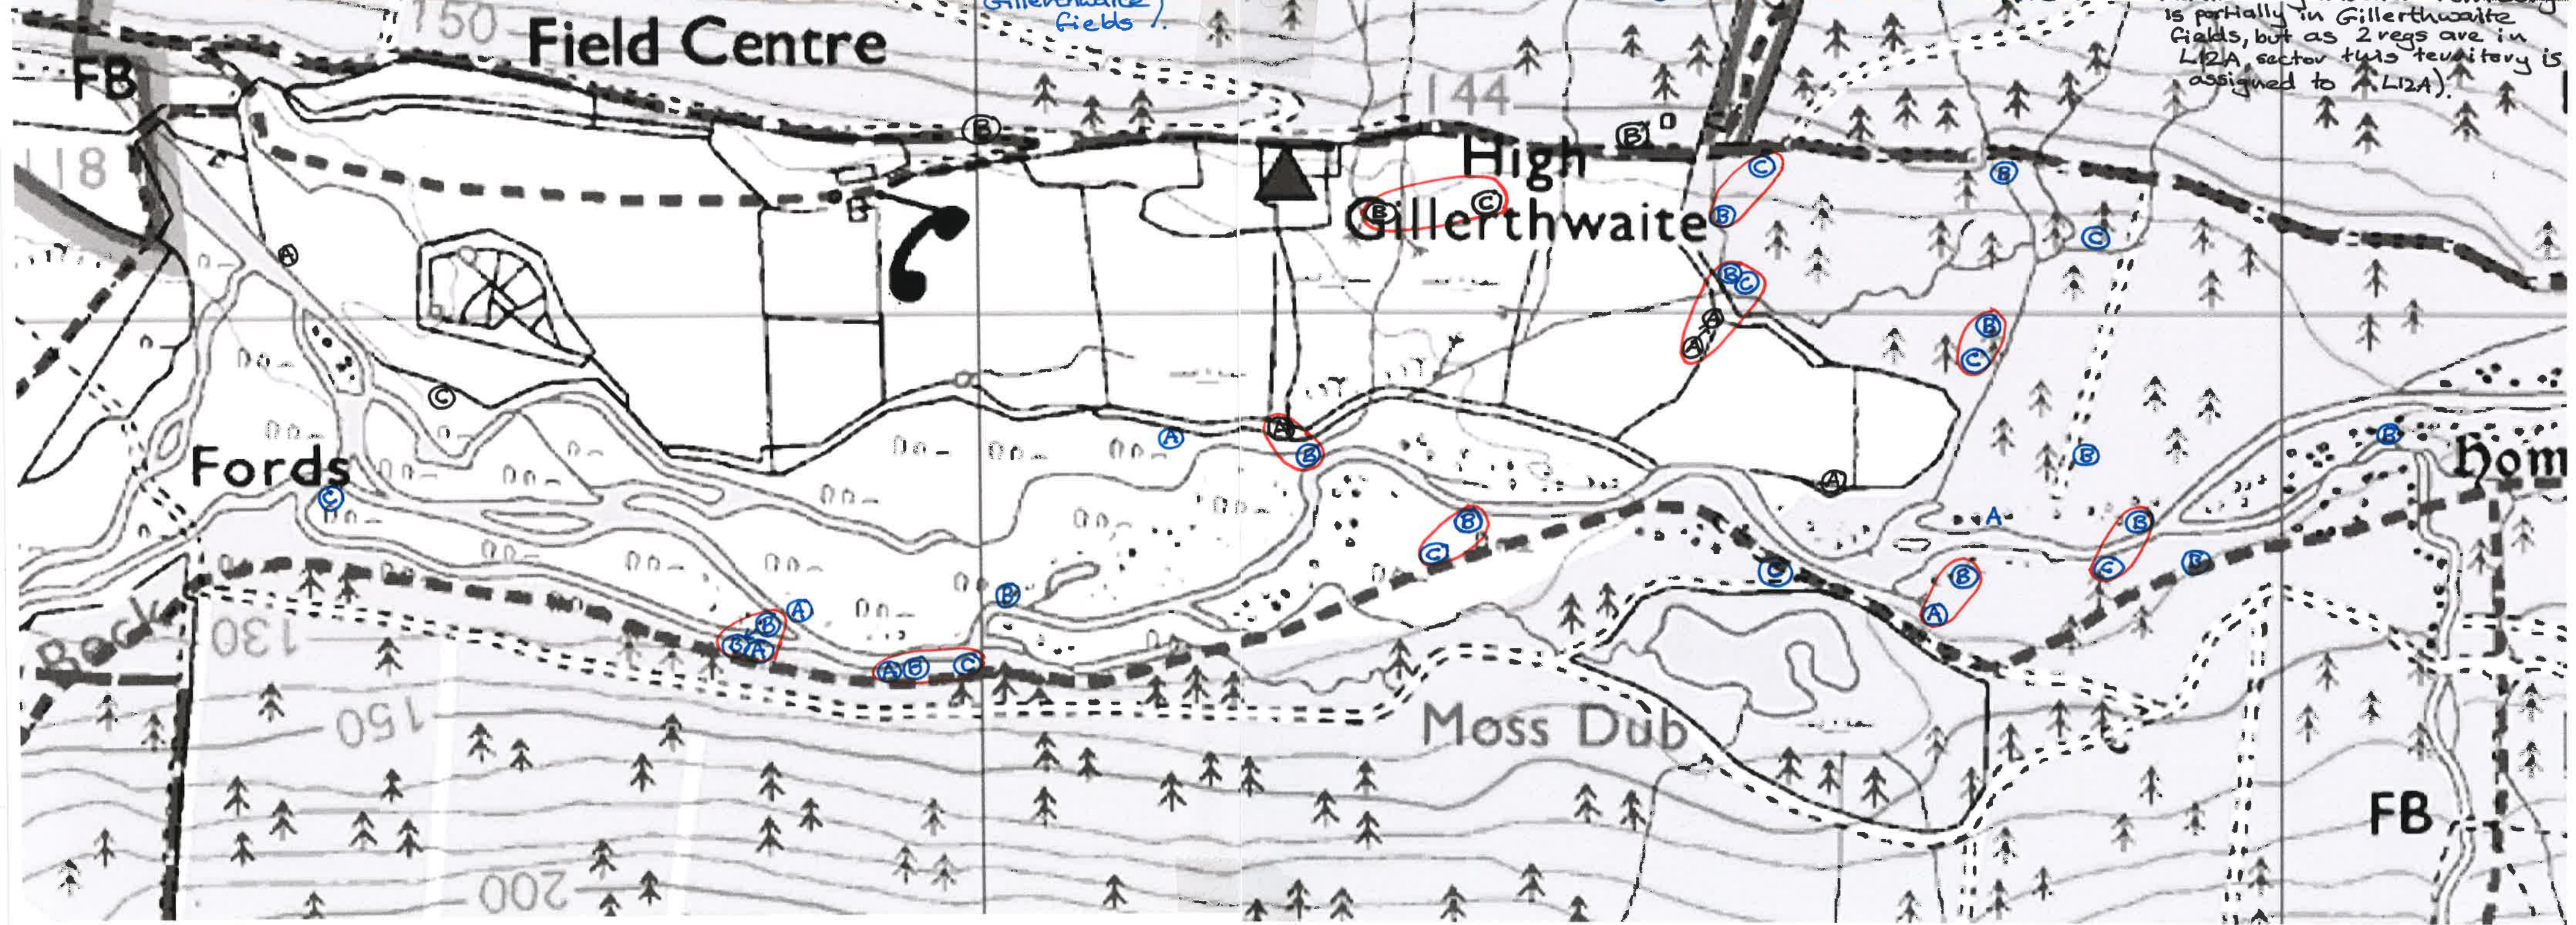

2015

River Liza Wren = 9T (1 of which is shared with Gillerthwaite Fields)

Gillerthwaite Fields Wren = 1T (Additionally another territory is partially in Gillerthwaite Fields, but as 2 regs are in Liza sector this territory is assigned to Liza)