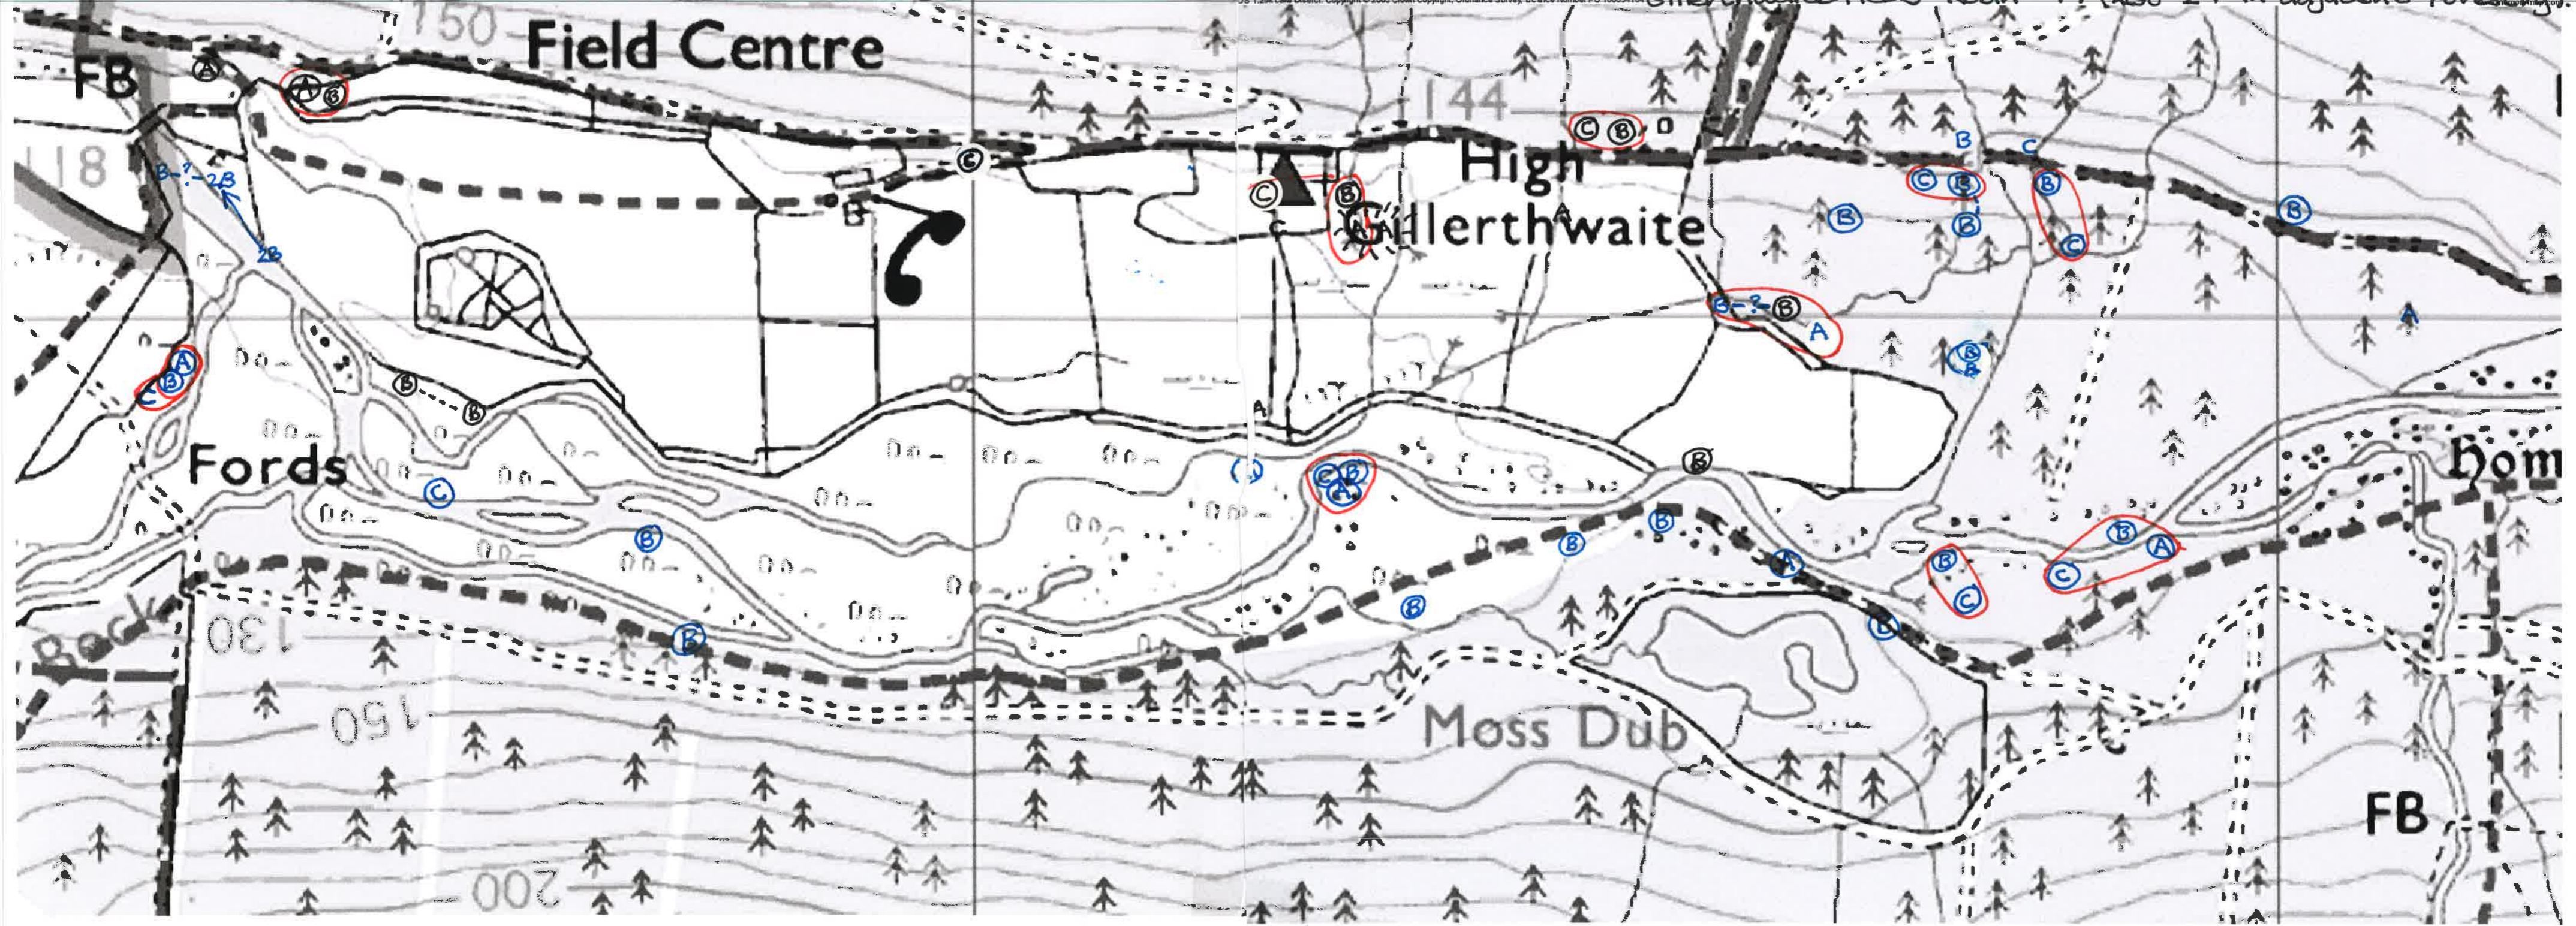

River Liza Redstart = NIL

Gillertthwaite Redstart = A (Adjacent).

www.memory-map.com

2015 River Liza Robin = 7T

Gillertwaite Fields Robin = 1T (also 2T in adjacent Forestry).

OS 1:25k Lake District. Copyright © 2003 Crown Copyright. Ordnance Survey. Licence Number PU 100034184