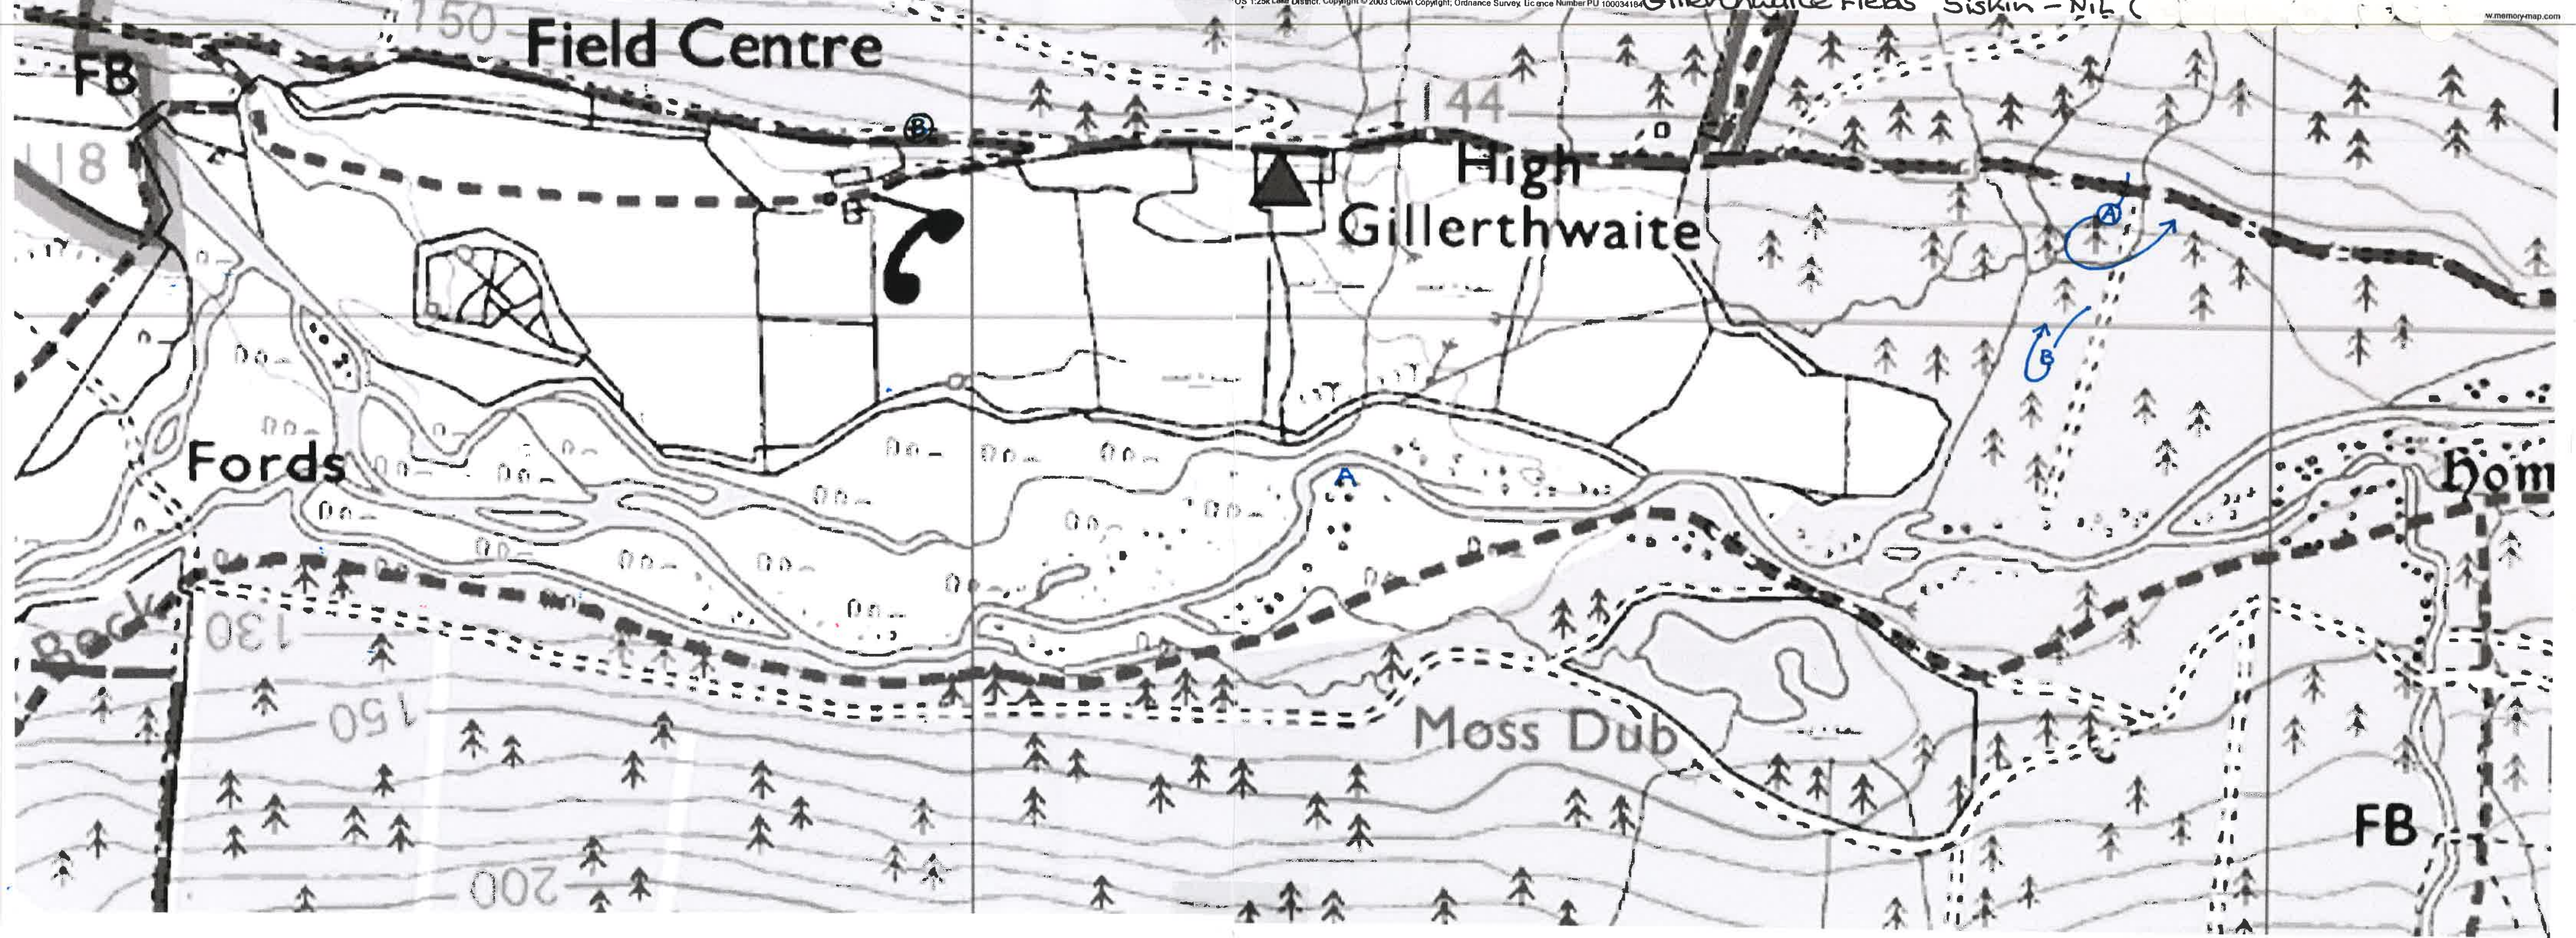

2015 River Liza Siskin = P (Present)

Gillerthwaite Fields Siskin - Nil (