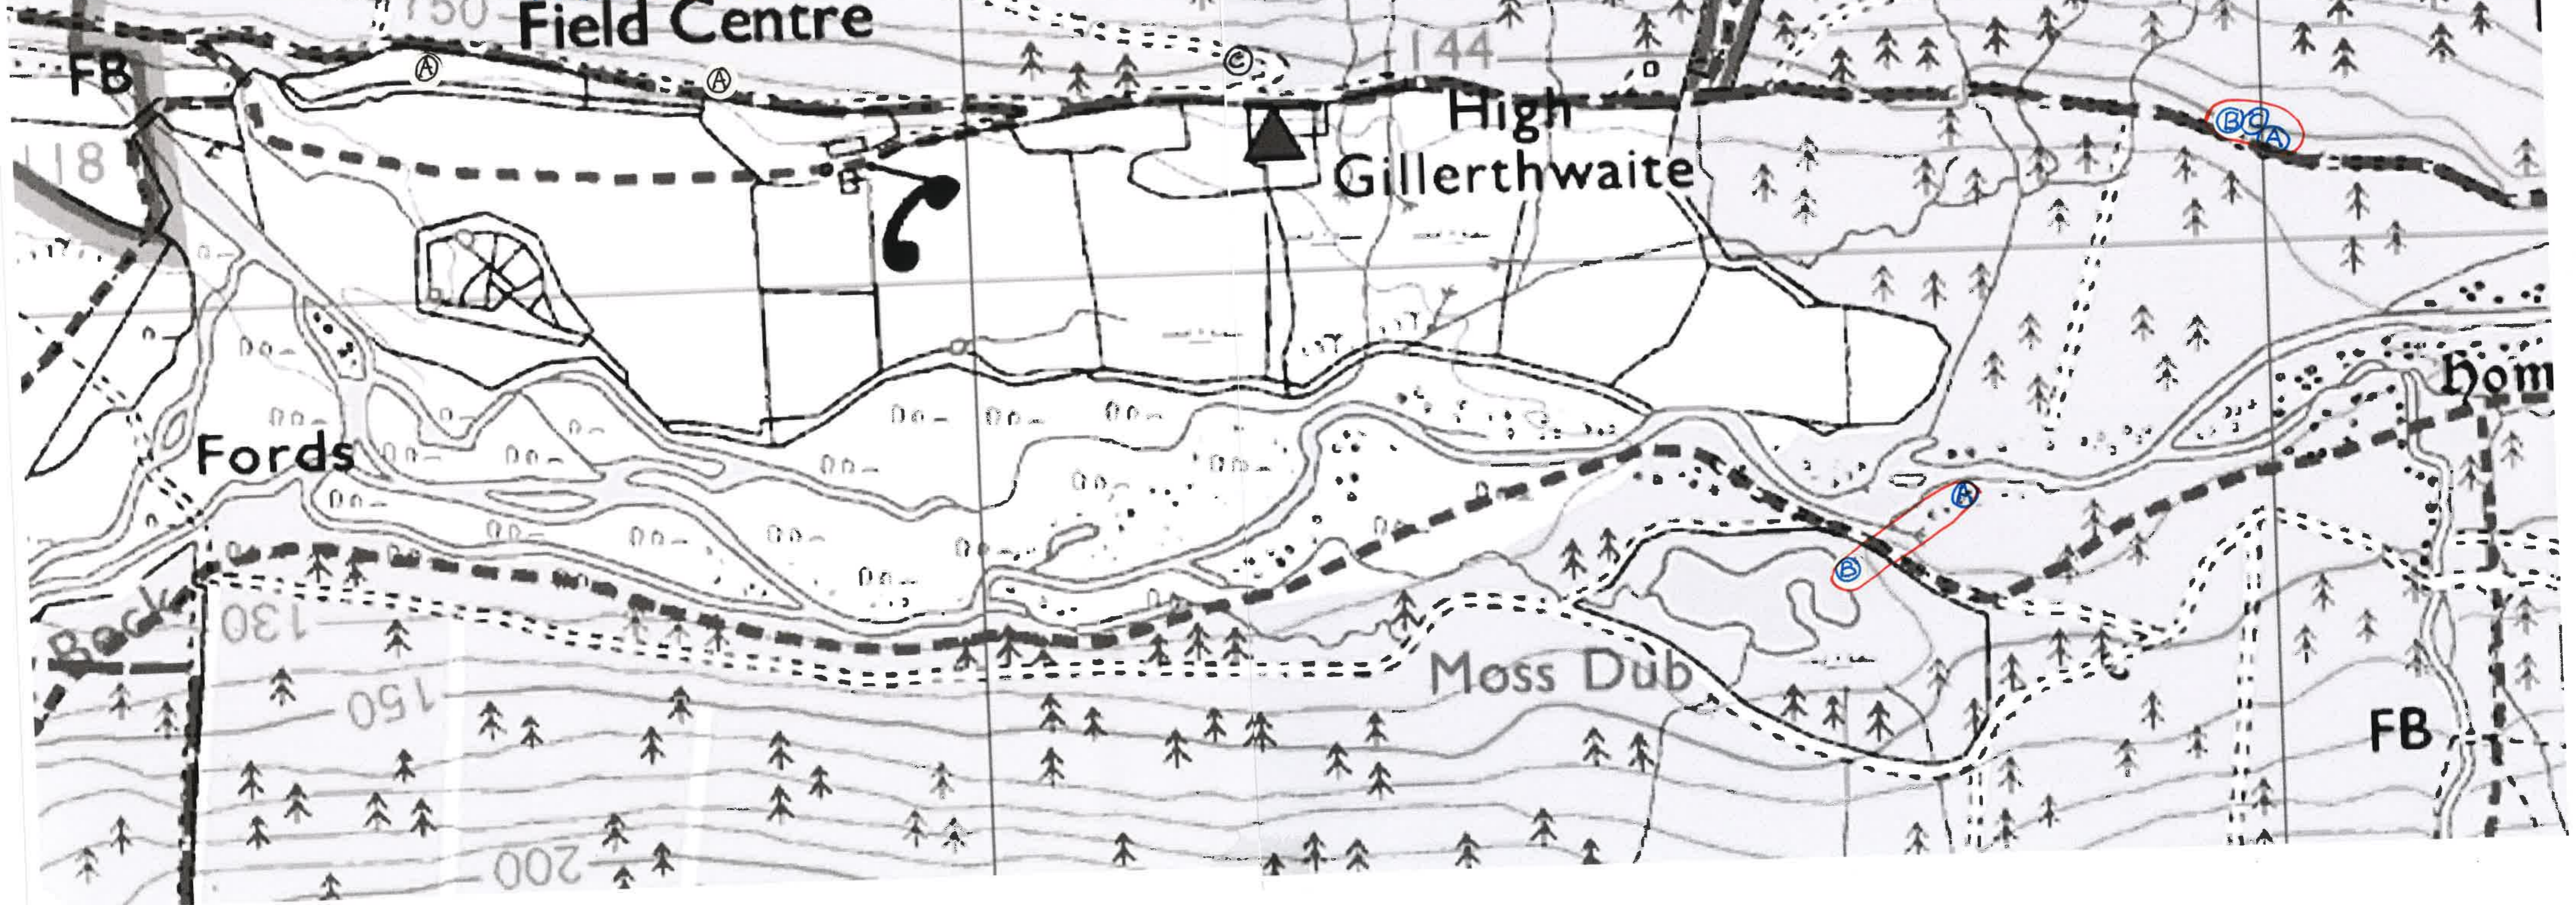

2015

River Liza Chiffchaff - (ADJACENT = A)
= IT (TERRITORY SPANS SITE & ADJACENT AREA)

Gillerthwaite Fields Chiffchaff - NIL