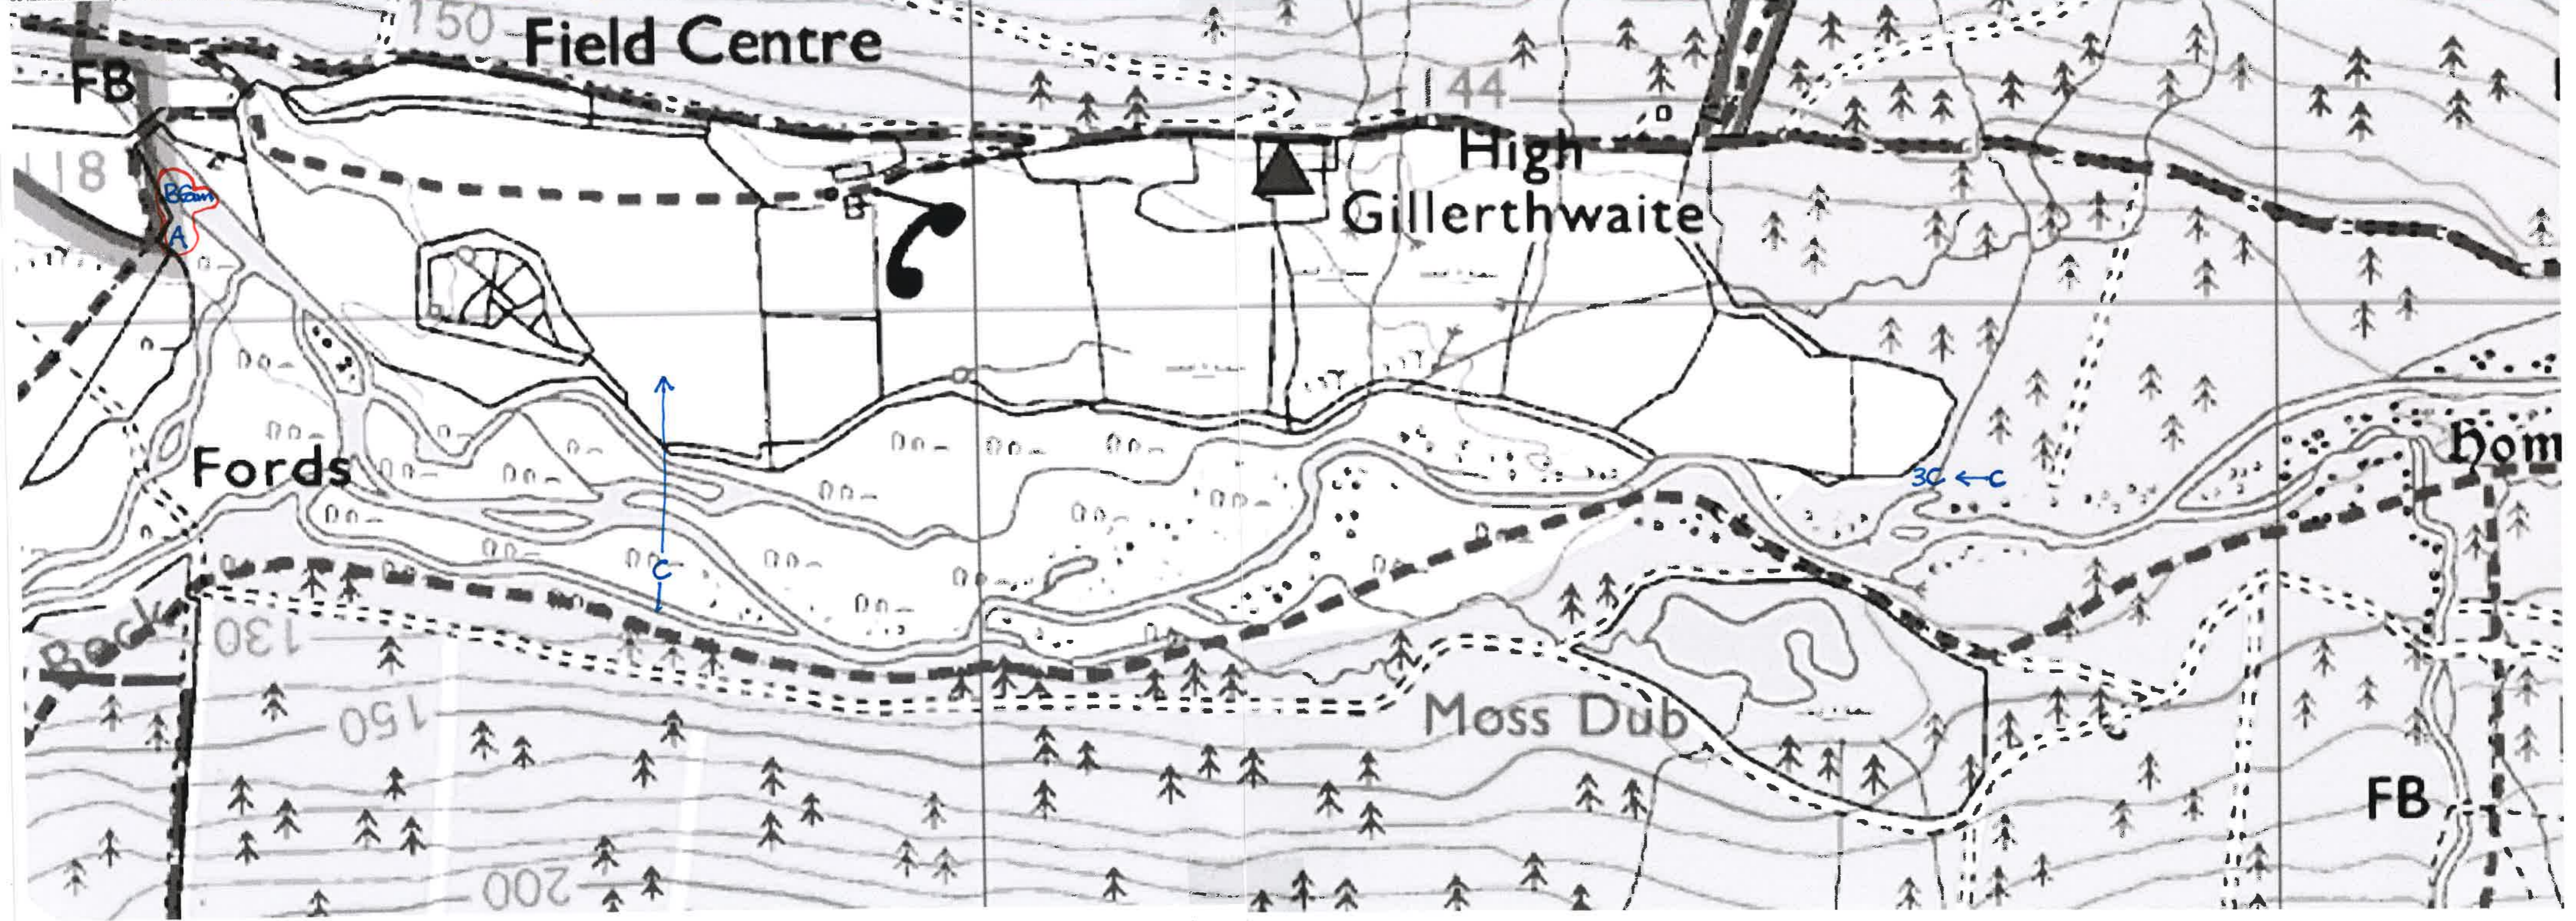

River Liza Redstart = NIL

Gillertthwaite Redstart = A (Adjacent).

www.memory-map.com

2015 River Liza Robin = 7T

Gillertwaite Fields Robin = 1T (also 2T in adjacent Forestry).

OS 1:25k Lake District. Copyright © 2003 Crown Copyright. Ordnance Survey. Licence Number PU 100034184