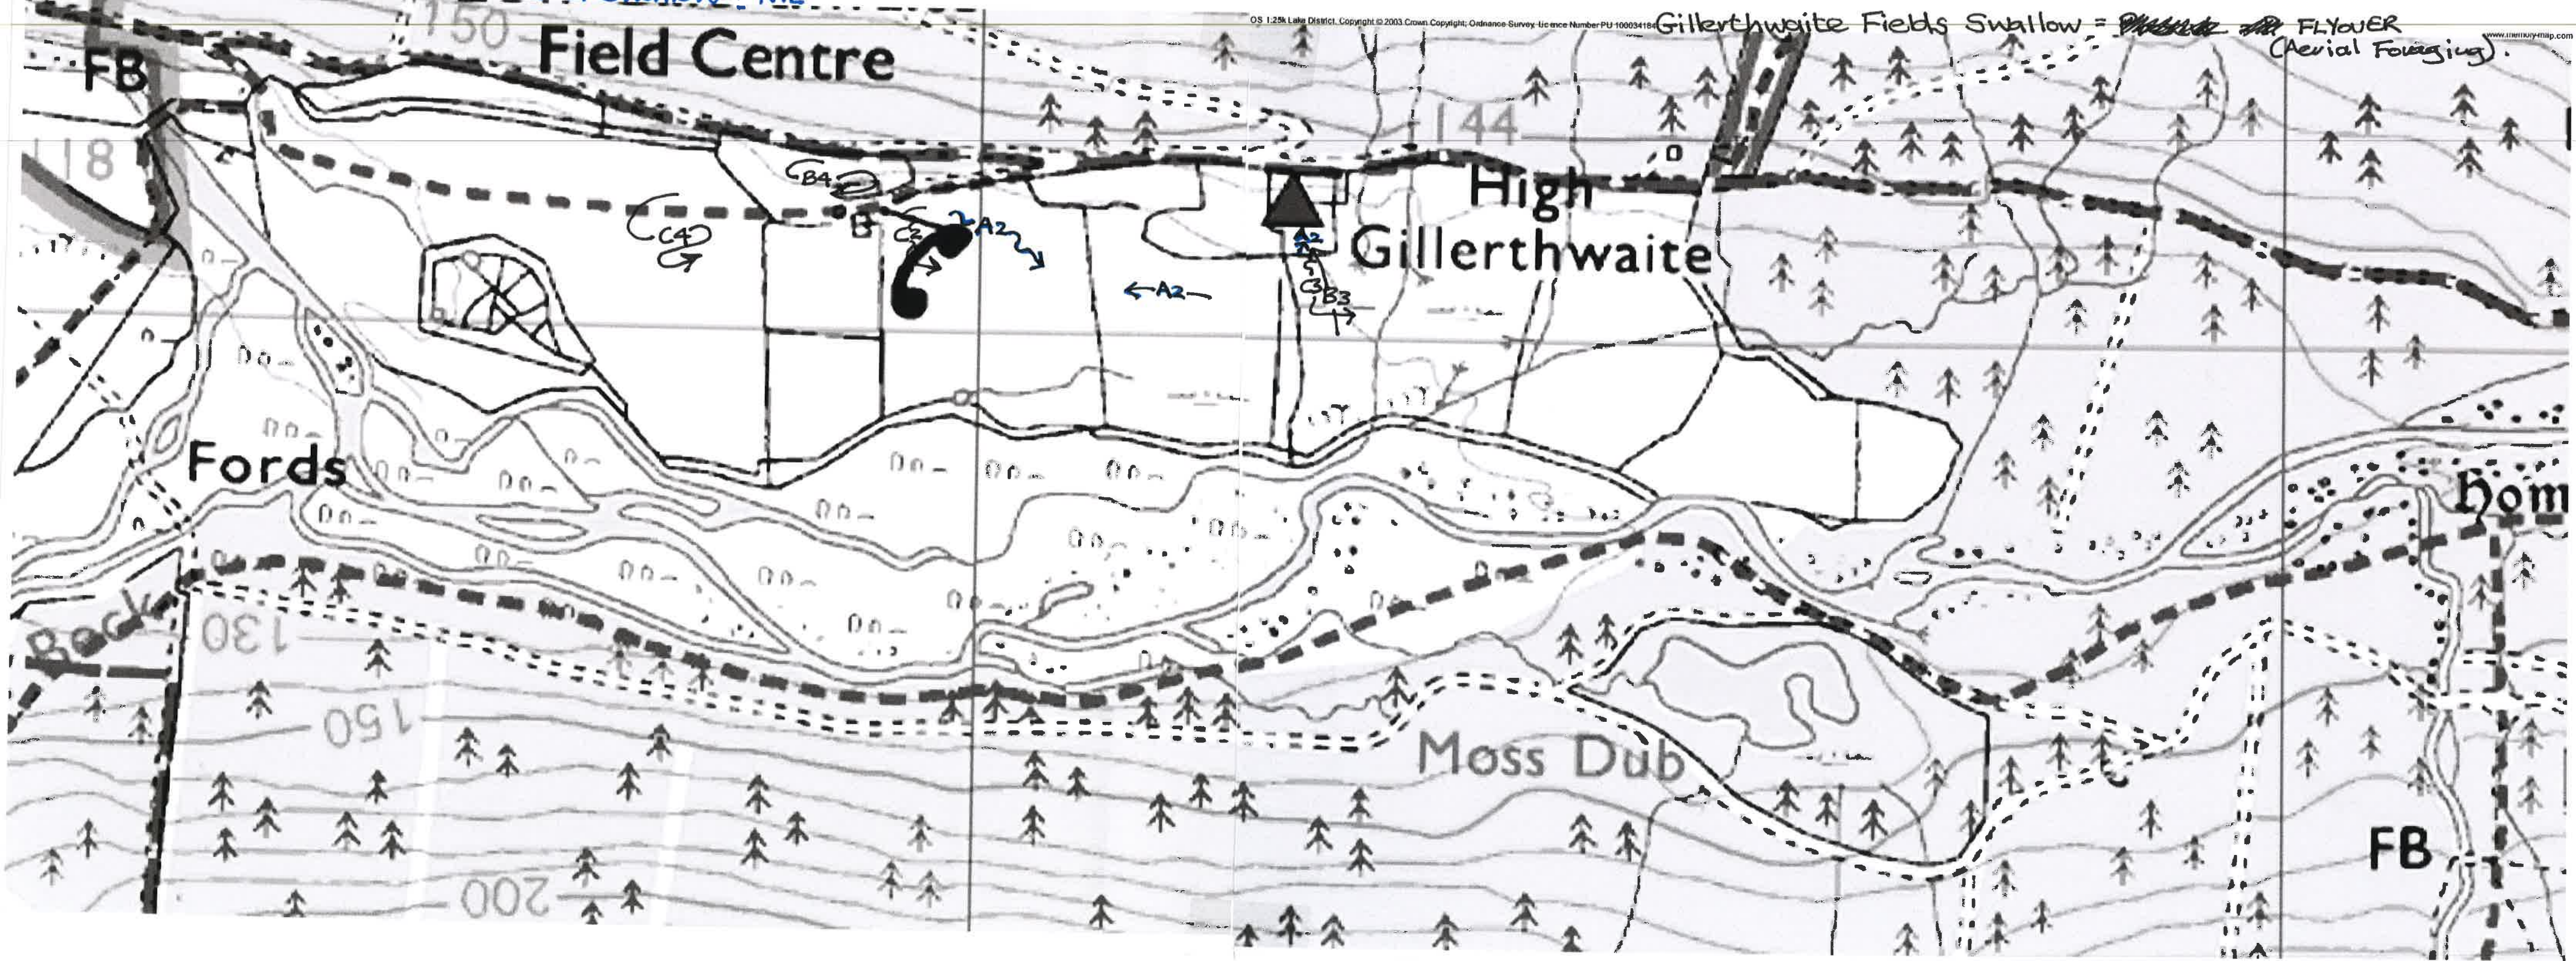

2015

River Liza Swallow = NIL

Gillerthwaite Fields Swallow = ~~FLYOVER~~ FLYOVER (Aerial Foraging)