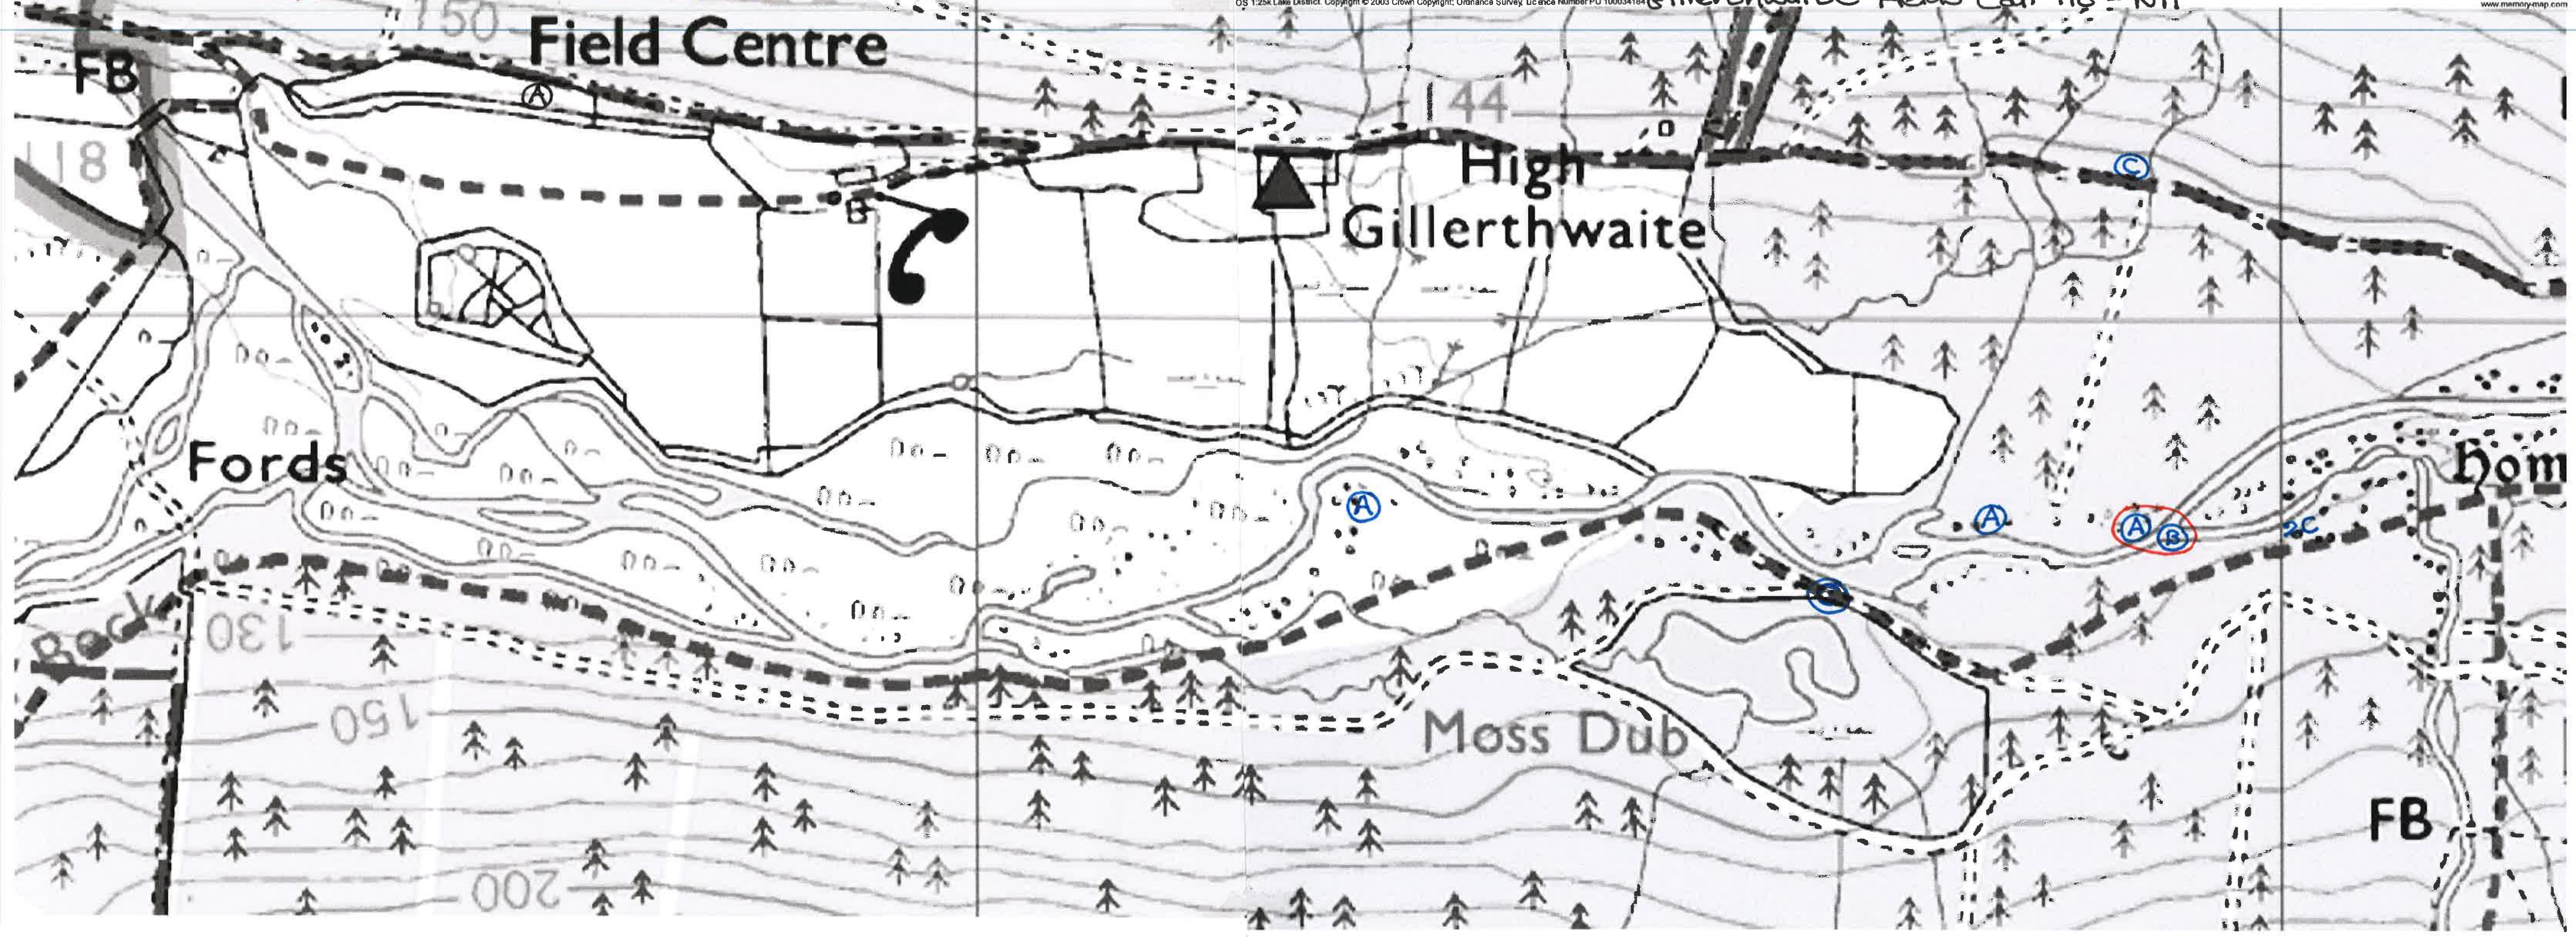

Gillertwaite Fields Garden Warbler - NIL (1 territory adjacent at YHA).

2015

River Liza Blockcap = T (P...)  
Territory spans adjacent woodland.

Gillertthwaite Fields Blockcap = A (Adjacent)

2015

River Liza Chiffchaff - (ADJACENT = A)  
= IT (TERRITORY SPANS SITE & ADJACENT AREA)

Gillerthwaite Fields Chiffchaff - NIL

2015

River Liza Coal Tit = LT

Gillerthwaite Fields Coal Tit = Nil

2015

River Liza Blue Tit IP (Present)

Gillertwaite Fields Blue Tit = T (TERRITORY)

2015

River Liza Jay = P(Present)

Gillertwaite Fields = A(Adjacent) recorded on all 3 visits in same area probably indicative of a adjacency

2015

River Liza Goldcrest = P (Present)

Gillertthwaite Fields Goldcrest = Nil