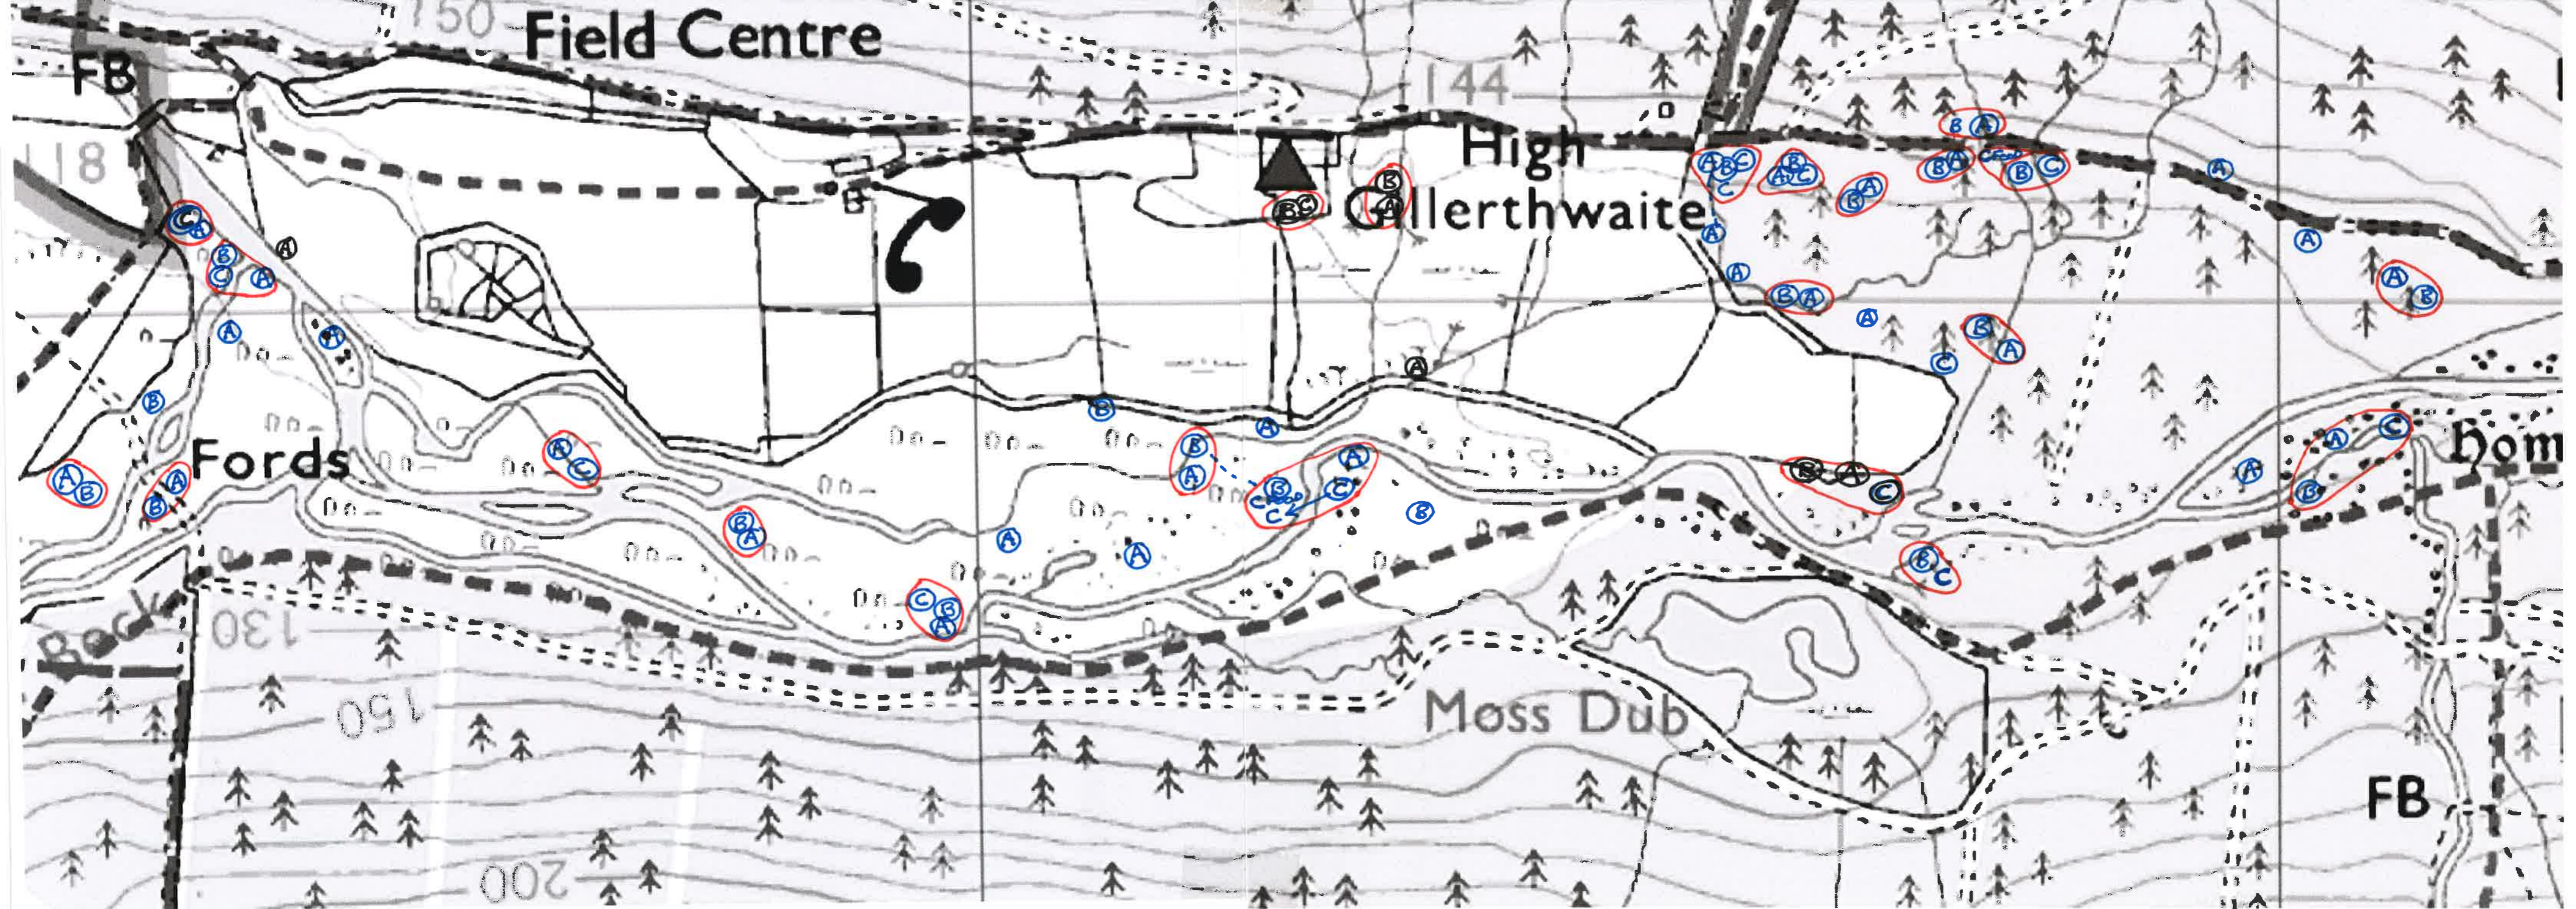

River Liza Redstart = NIL

Gillertthwaite Redstart = A (Adjacent).

www.memory-map.com

2015 River Liza Robin = 7T

Gillertwaite Fields Robin = 1T (also 2T in adjacent Forestry).

OS 1:25k Lake District. Copyright © 2003 Crown Copyright. Ordnance Survey. Licence Number PU 100034184

Gillertwaite Fields Garden Warbler - NIL (1 territory adjacent at YHA).

2015

River Liza Blockcap = T (P...)  
Territory spans adjacent woodland.

Gillertthwaite Fields Blockcap = A (Adjacent)

2015

River Liza Chiffchaff - (ADJACENT = A)  
= IT (TERRITORY SPANS SITE & ADJACENT AREA)

River Liza Jay = P(Present)

Gillertwaite Fields = A(Adjacent) recorded on all 3 visits in same area probably indicative of a adjacency

2015

River Liza Goldcrest = P (Present)

Gillertthwaite Fields Goldcrest = Nil