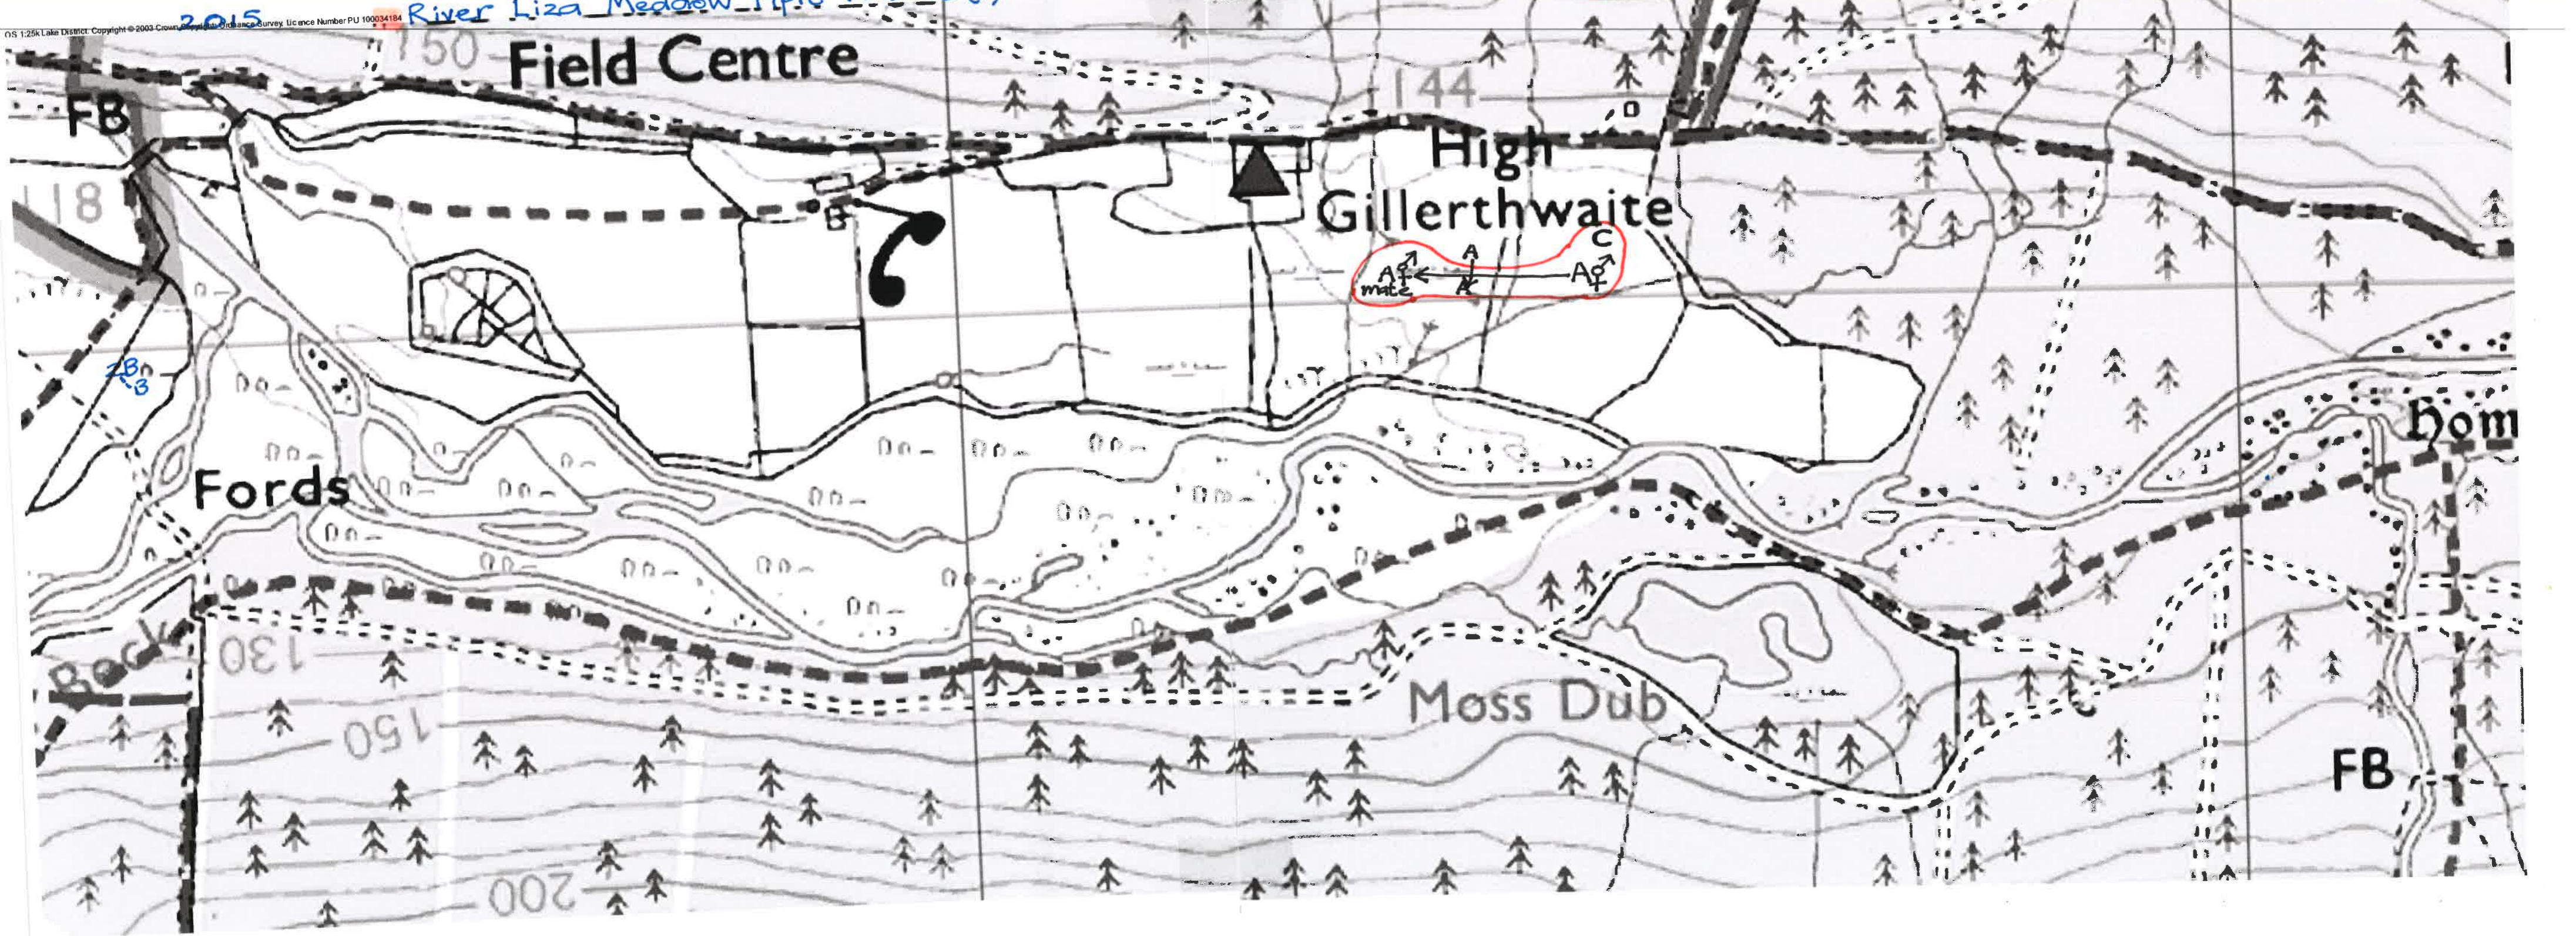

2015 River Liza Meadow Pipit Present (P)

Field Centre

High Gillertthwaite

Fords

Moss Dub

FB

Hom