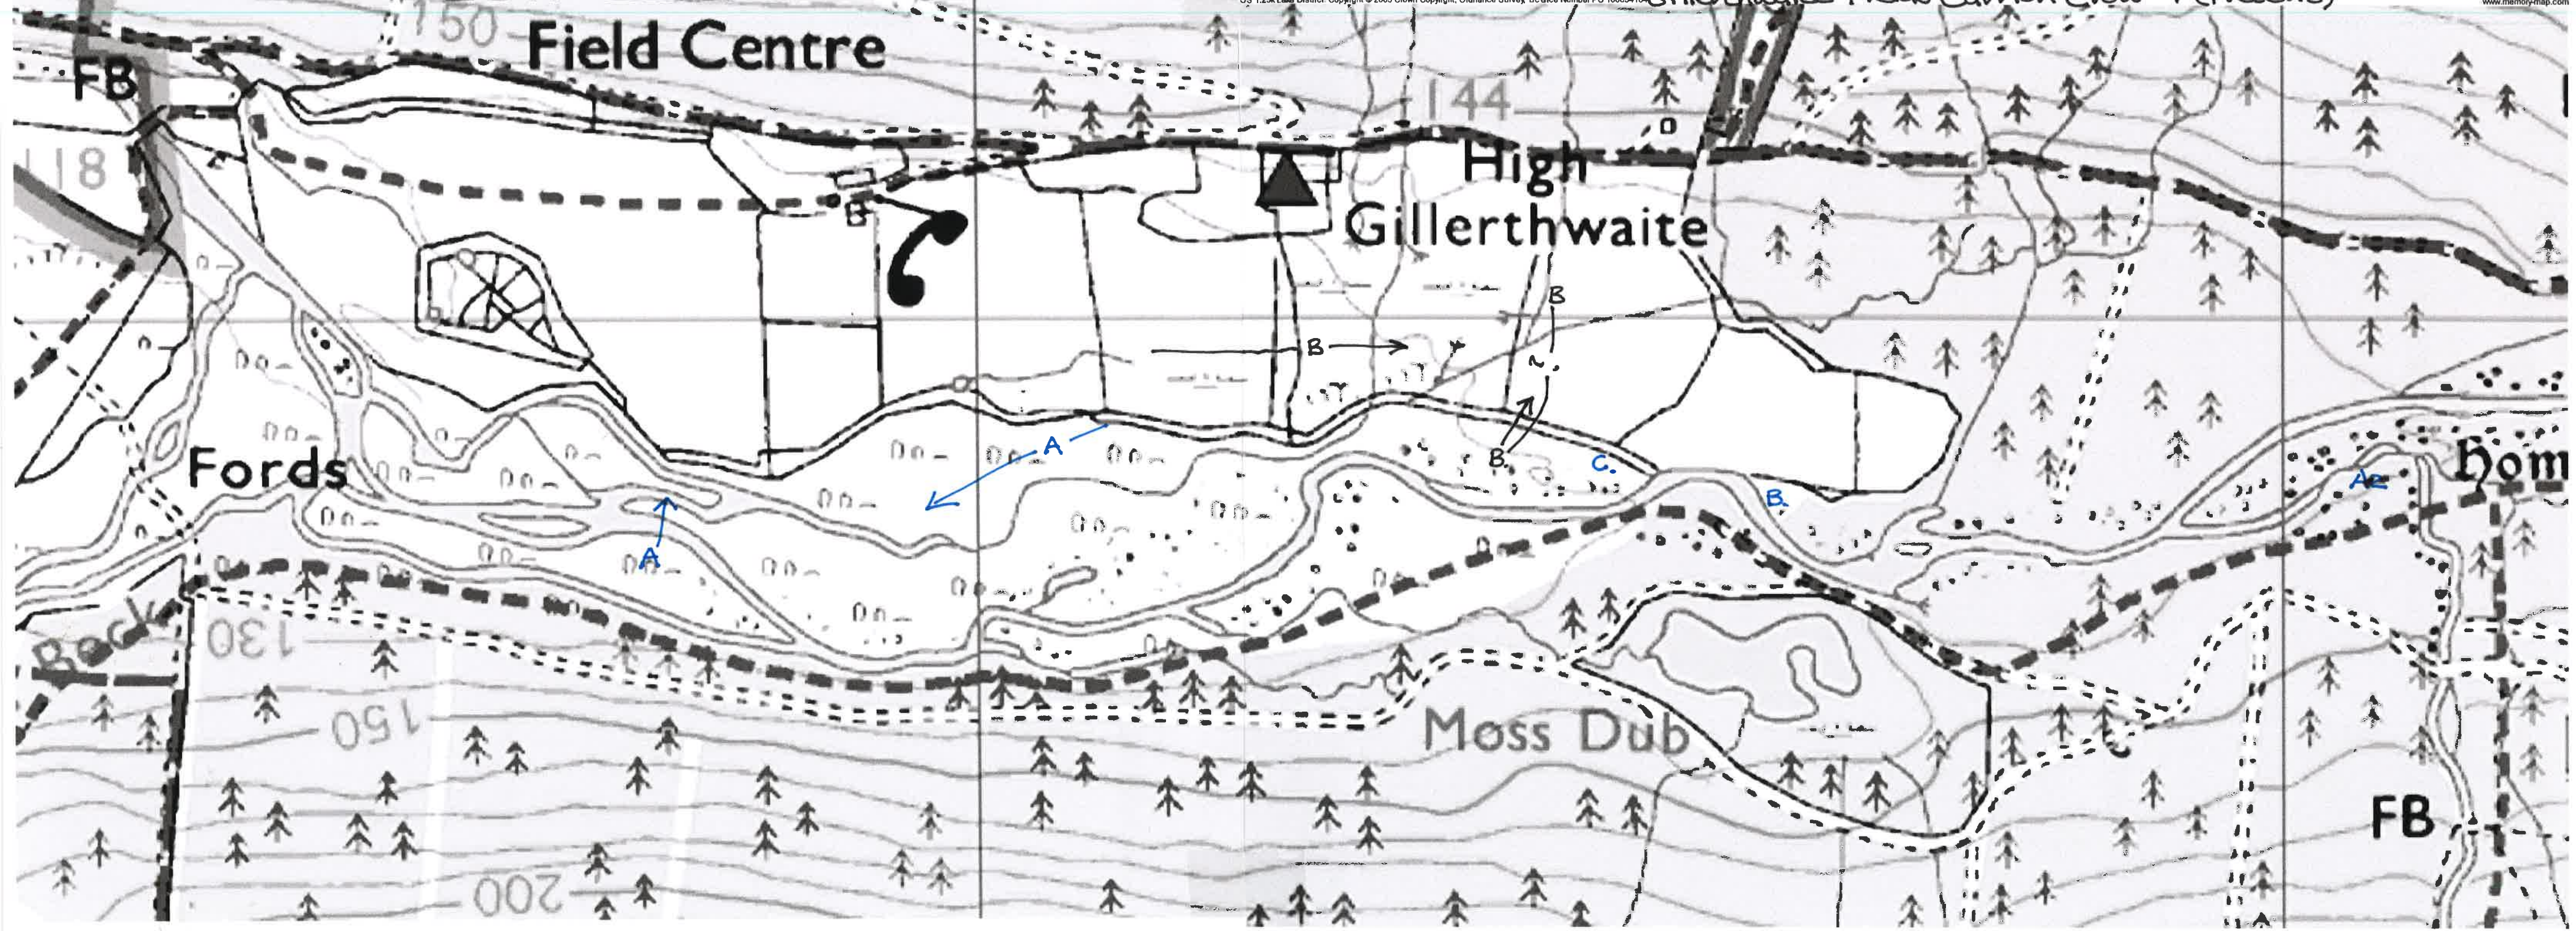

Gillerthwaite Fields Chiffchaff - NIL

2015

River Liza Coal Tit = LT

Gillerthwaite Fields Coal Tit = Nil

2015

River Liza Blue Tit IP (Present)

Gillertwaite Fields Blue Tit = T (TERRITORY)

2015

River Liza Jay = P(Present)

Gillertwaite Fields = A(Adjacent) recorded on all 3 visits in same area probably indicative of a adjacency

2015

River Liza Goldcrest = P (Present)

Gillertthwaite Fields Goldcrest = Nil