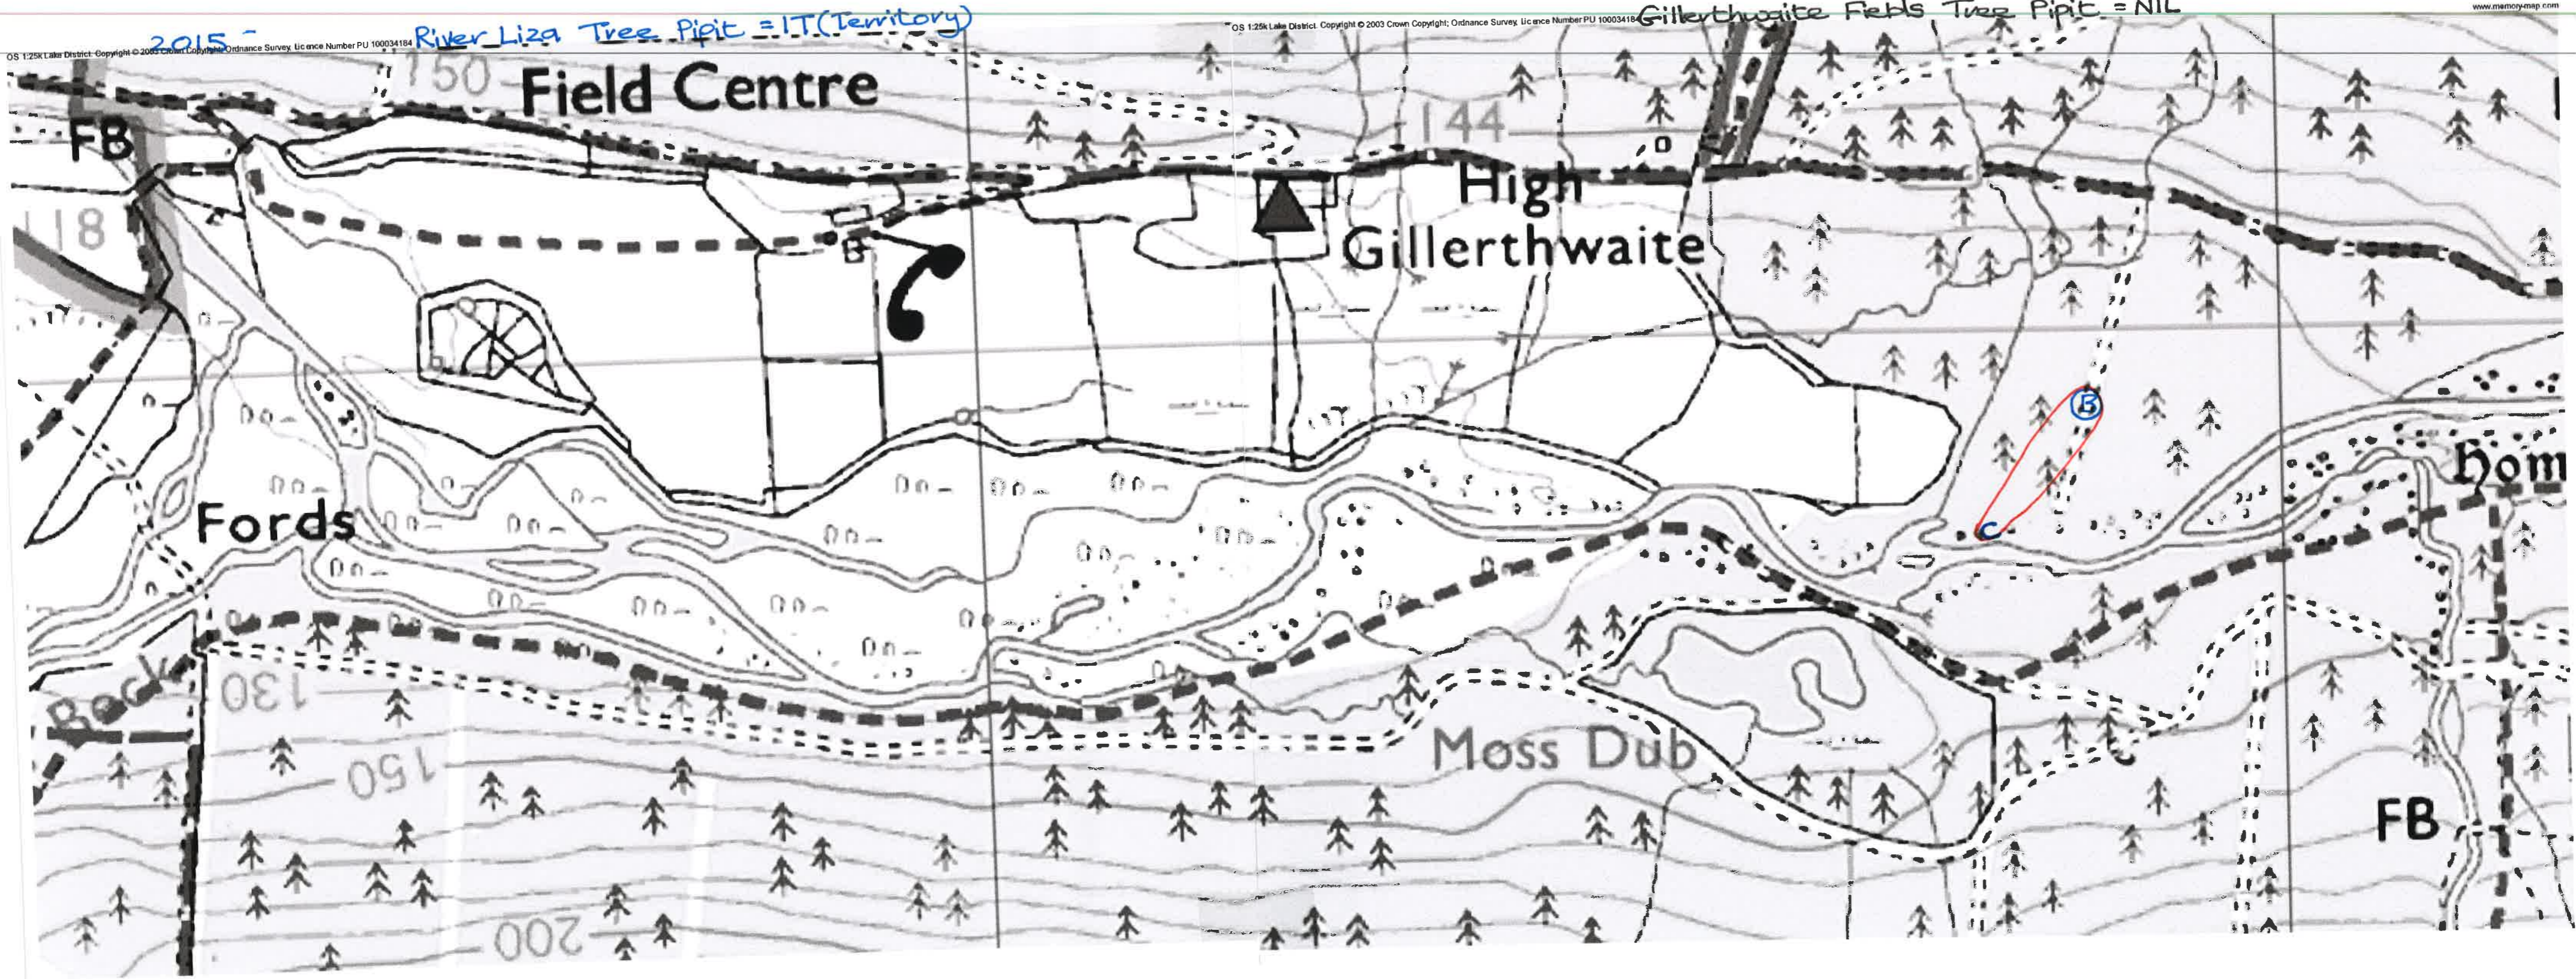

2015 - River Liza Tree Pit = IT (Territory)

Gillerthwaite Fields Tree Pit = NIL