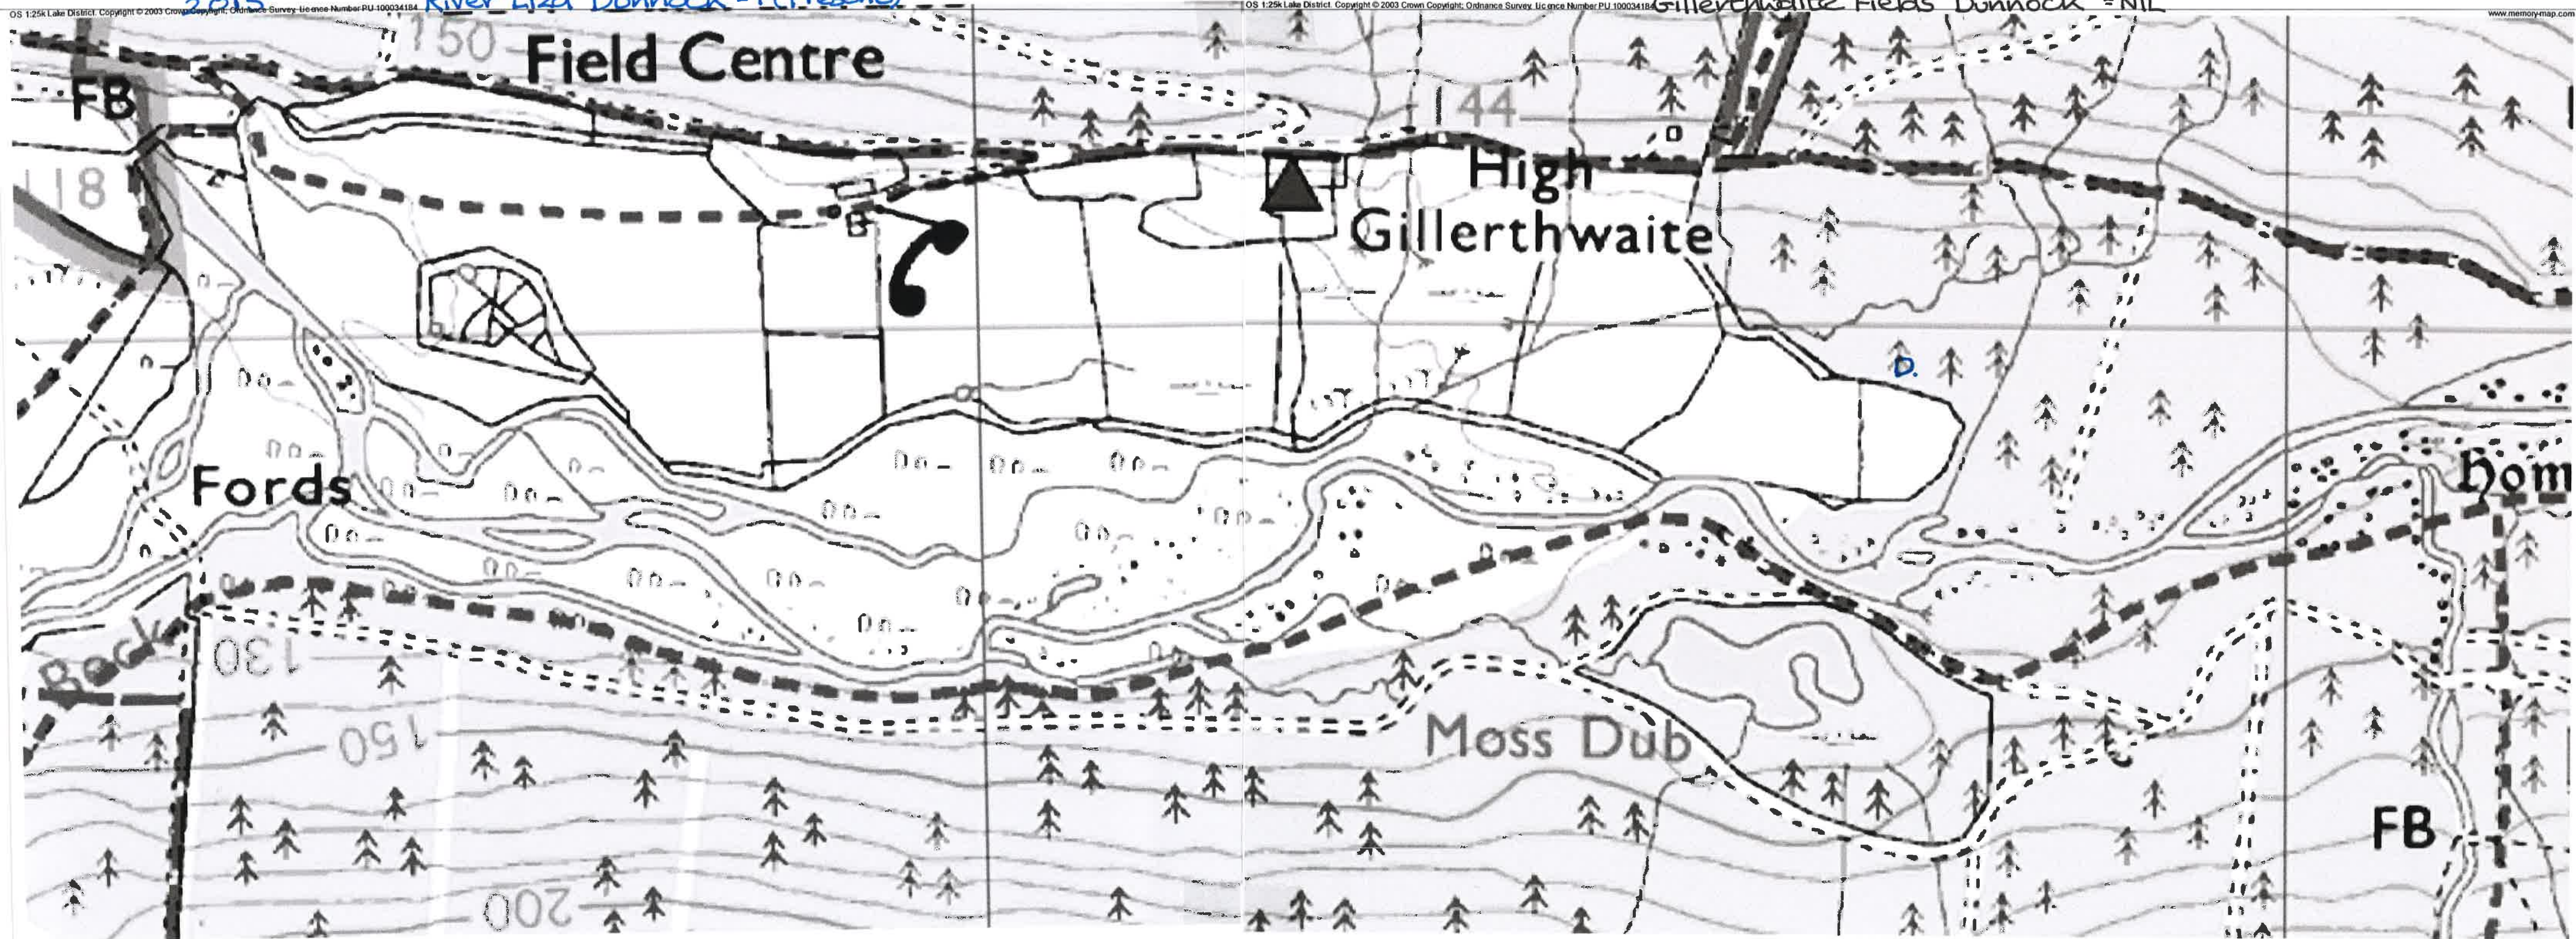

2015

River Liza Dunnock = P(Present)

Gillertthwaite Fields Dunnock = NIL