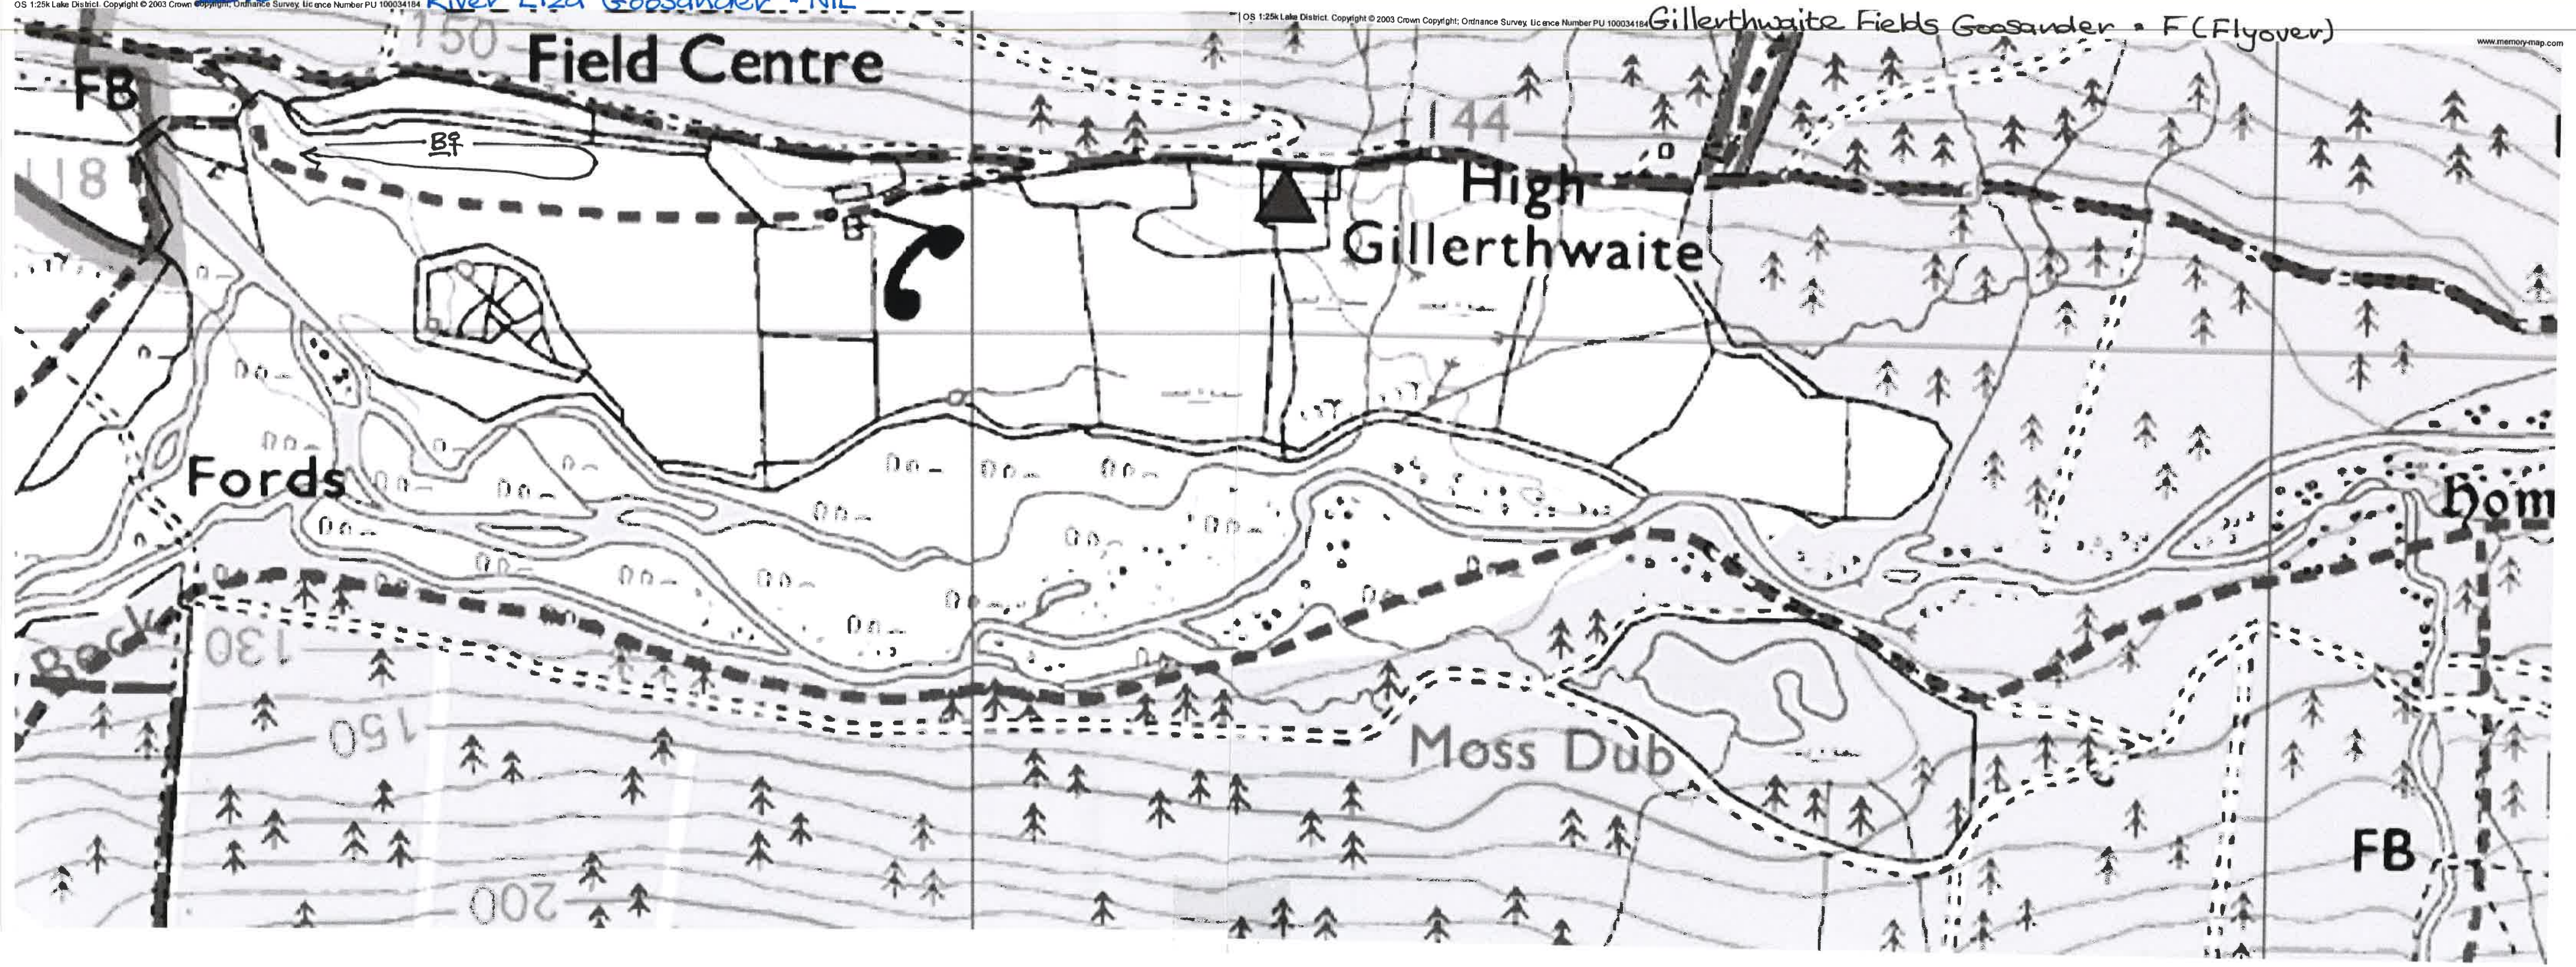

2015

River Liza Swallow = NIL

Gillerthwaite Fields Swallow = ~~FLYOVER~~ FLYOVER (Aerial Foraging)

2015 River Liza Goosander = NIL

Gillertthwaite Fields Goosander = F (Flyover)

Field Centre

High Gillertthwaite