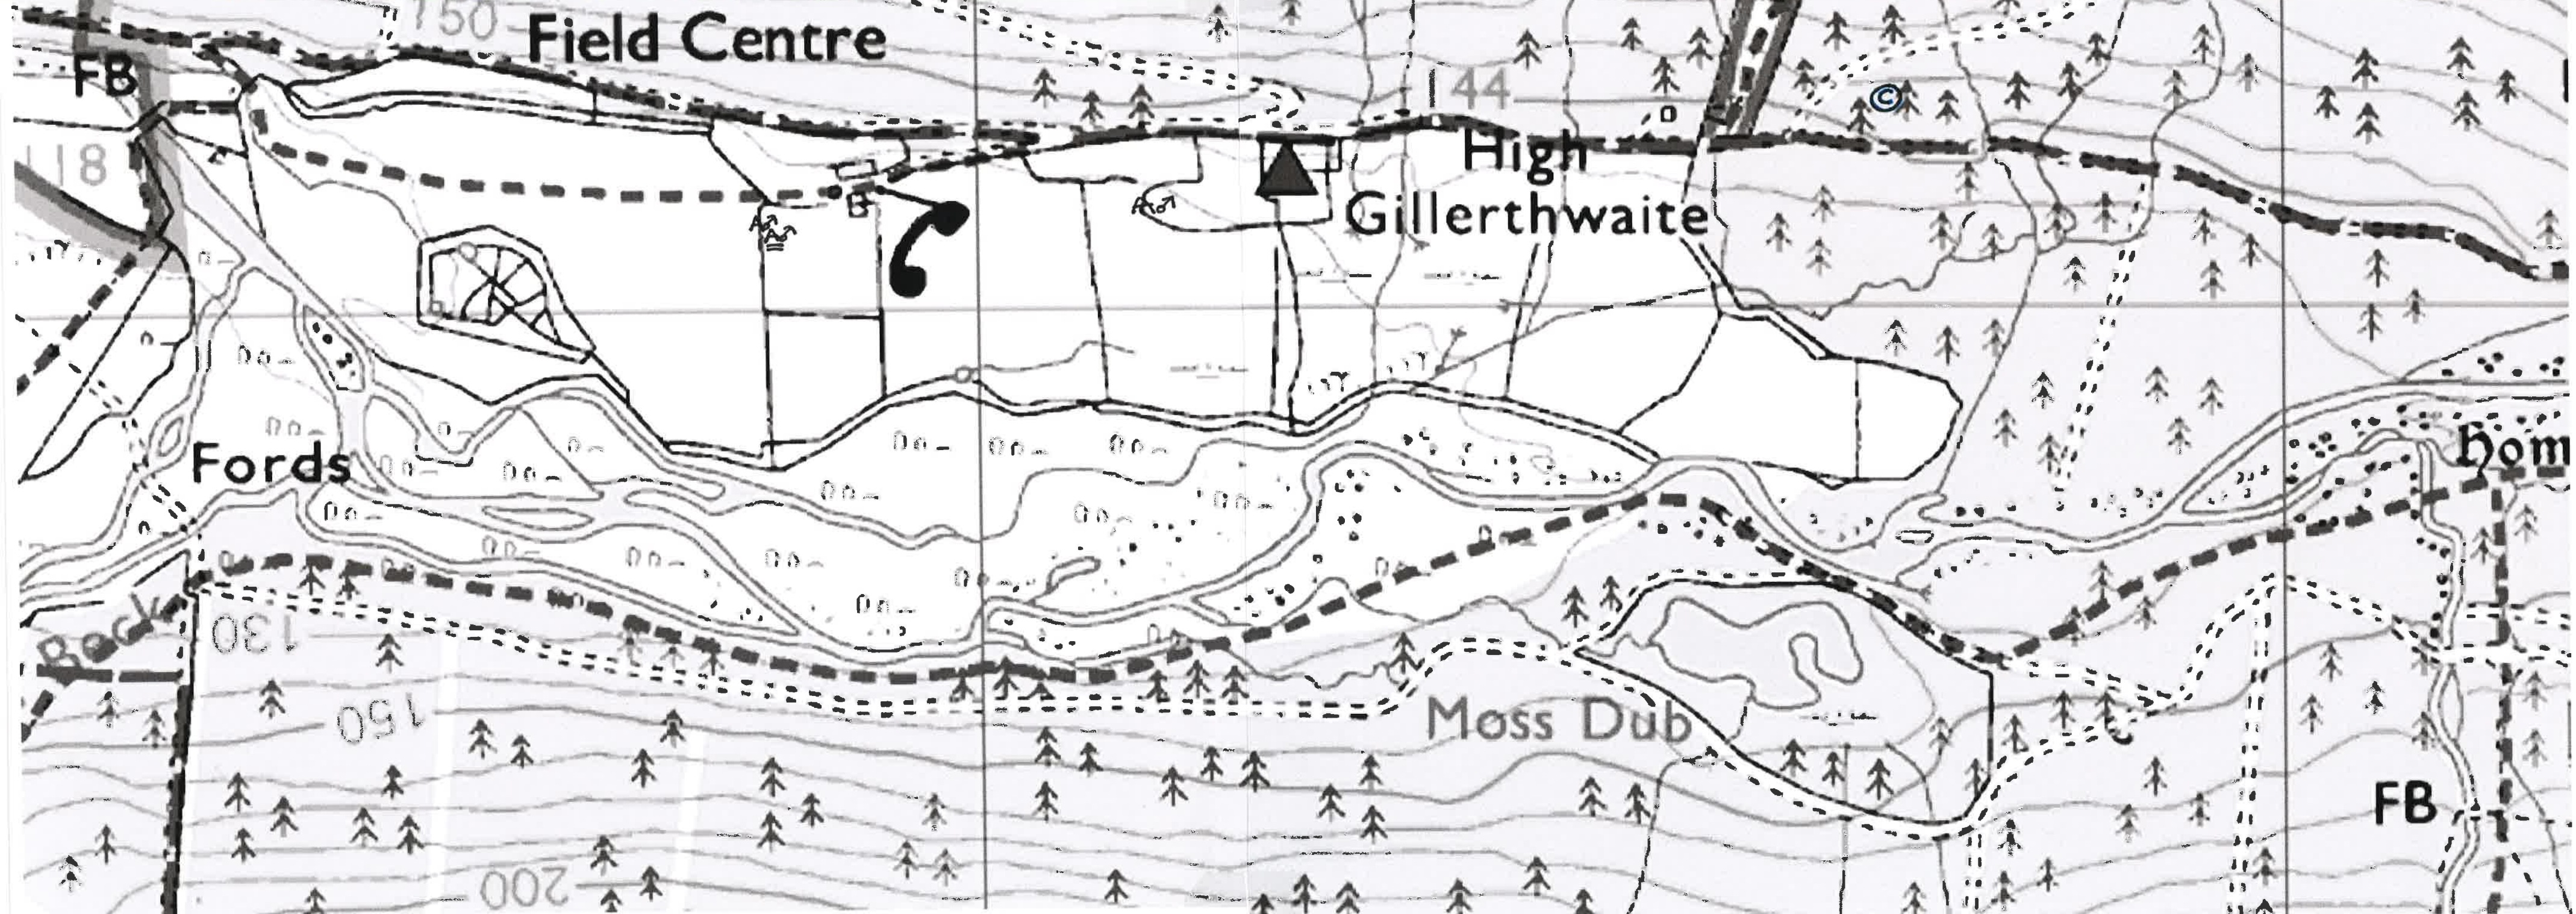

OS 1:25k Lake District. Copyright © 2003 Crown Copyright. Ordnance Survey. Licence Number PU 100034184

2015 River Liza Blackbird = NIL

OS 1:25k Lake District. Copyright © 2003 Crown Copyright. Ordnance Survey. Licence Number PU 100034184

Gillerthwaite Fields Blackbird = Present = P

www.memorymap.com