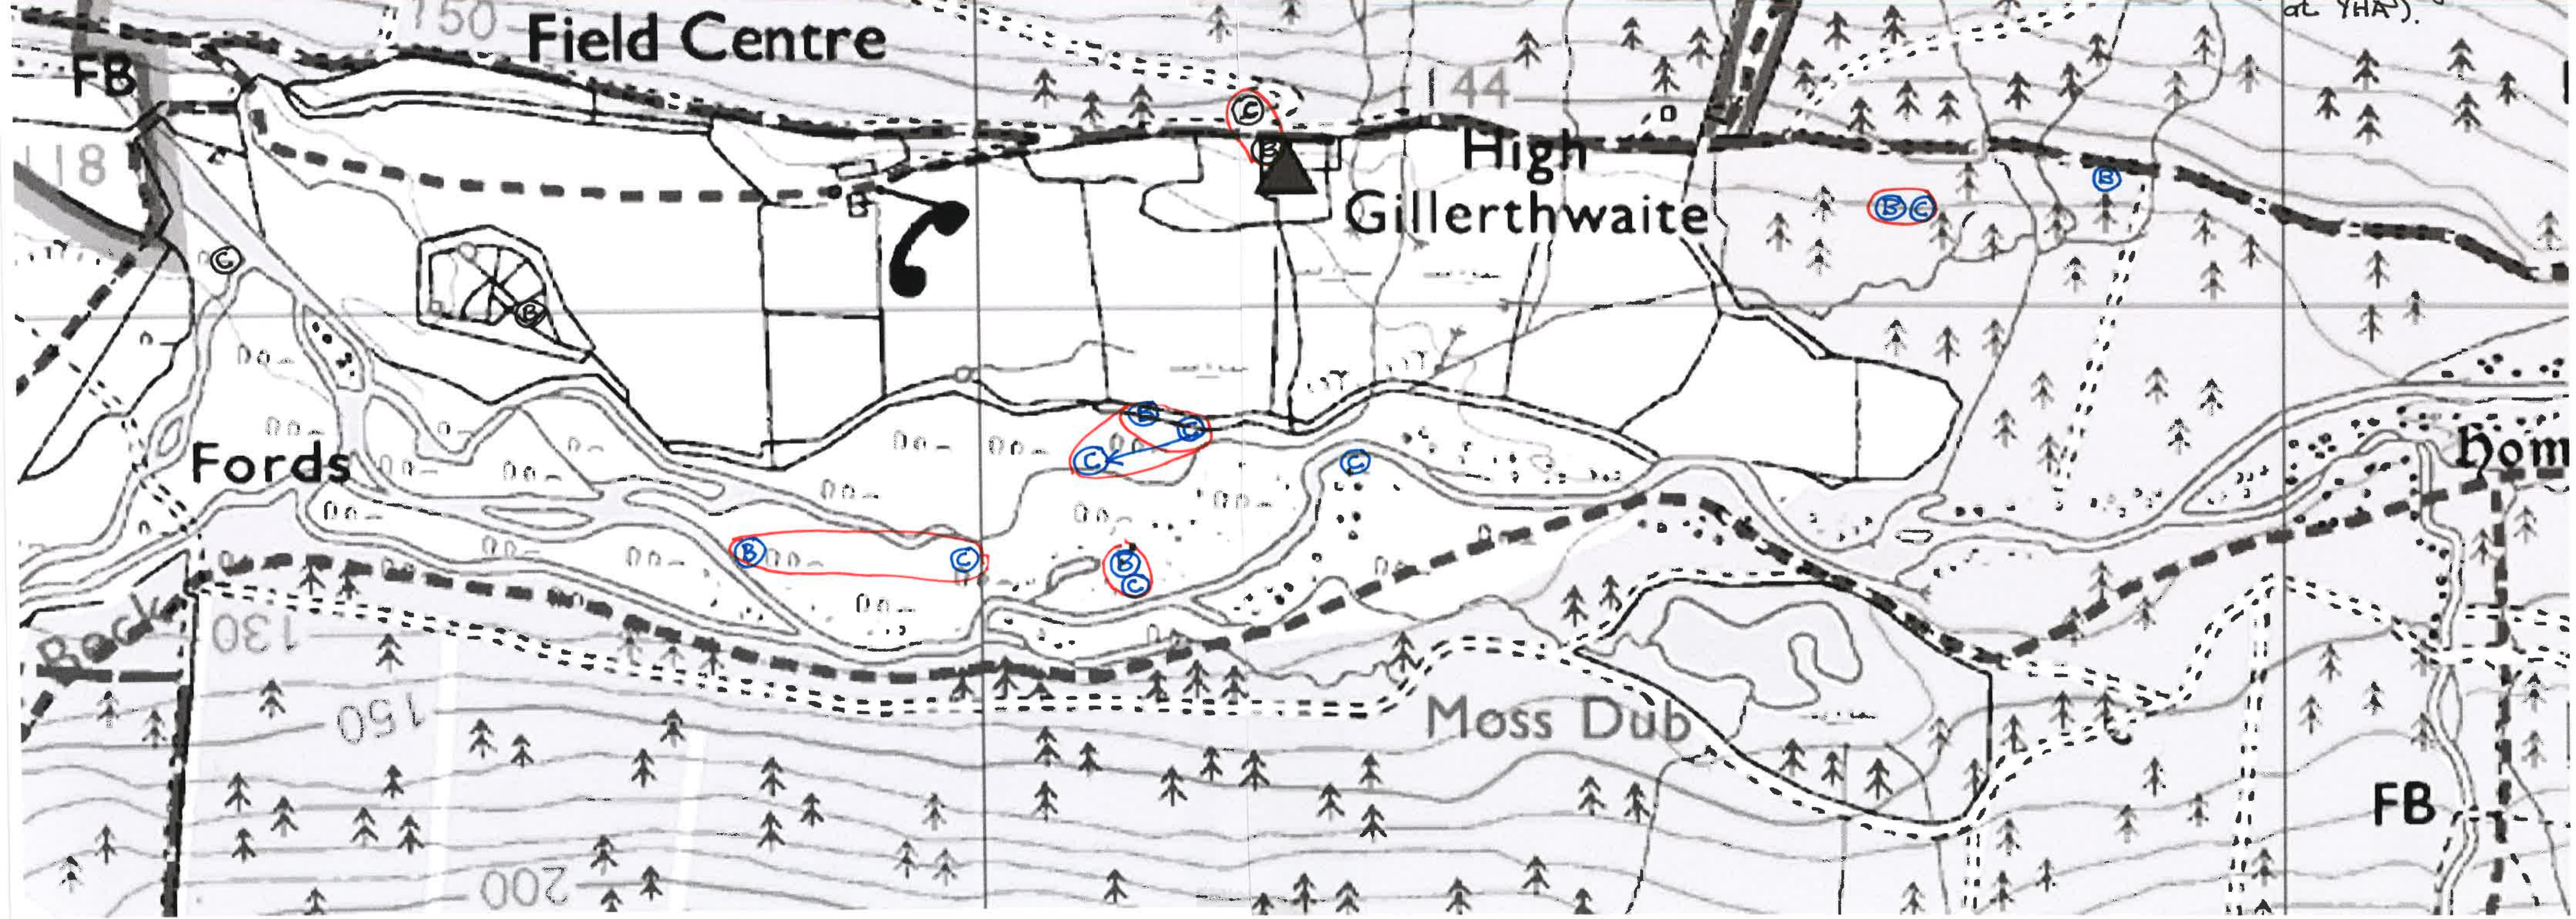

2015 River Liza Garden Warbler = 4T.

Gillertwaite Fields Garden Warbler - NIL (1 territory adjacent at YHA).