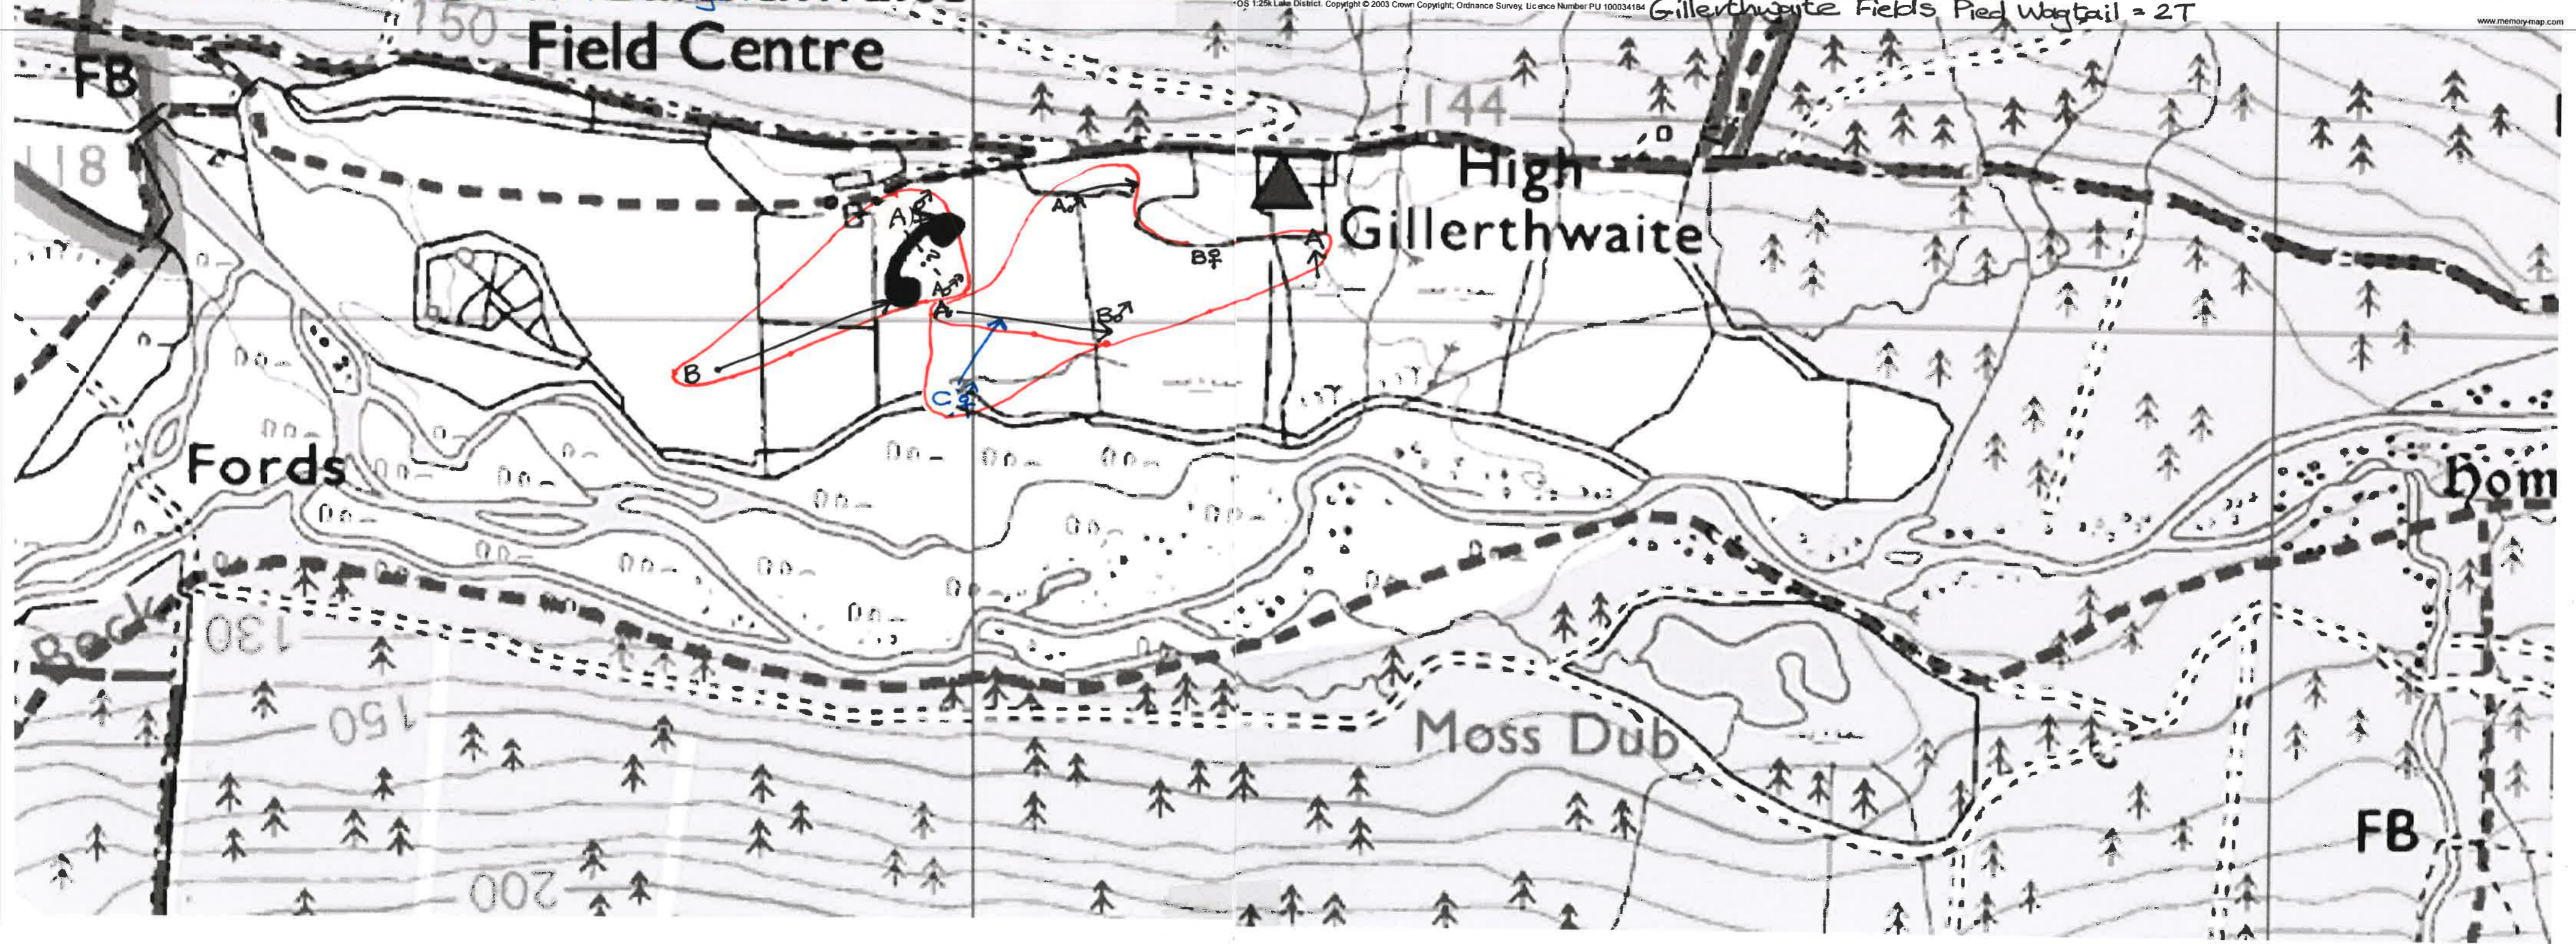

2015 River Liza Pied Wagtail = NIL

Gillertthwaite Fields Pied Wagtail = 2T