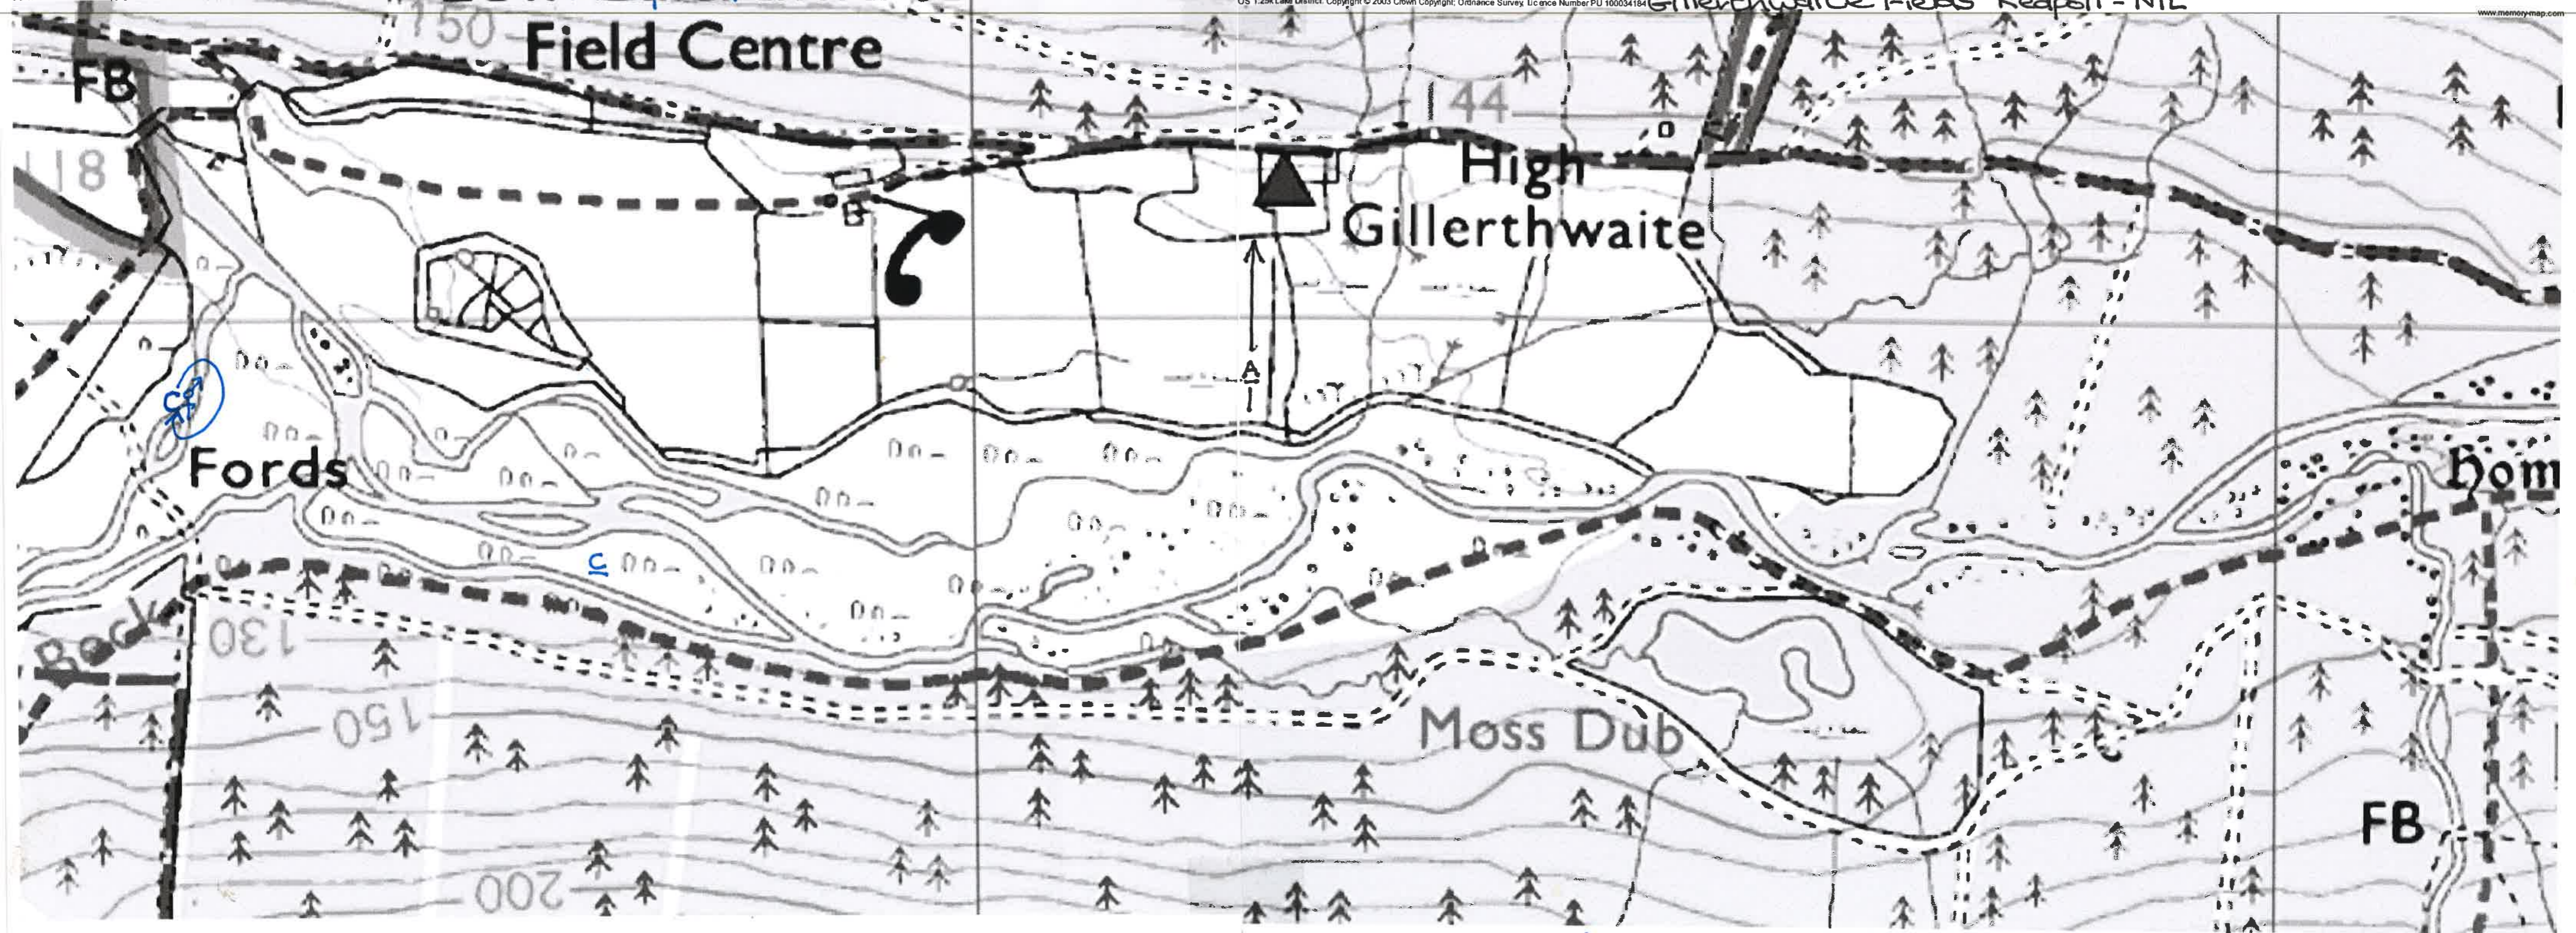

2015

River Liza Redpoll = Present

Gillertthwaite Fields Redpoll = NIL