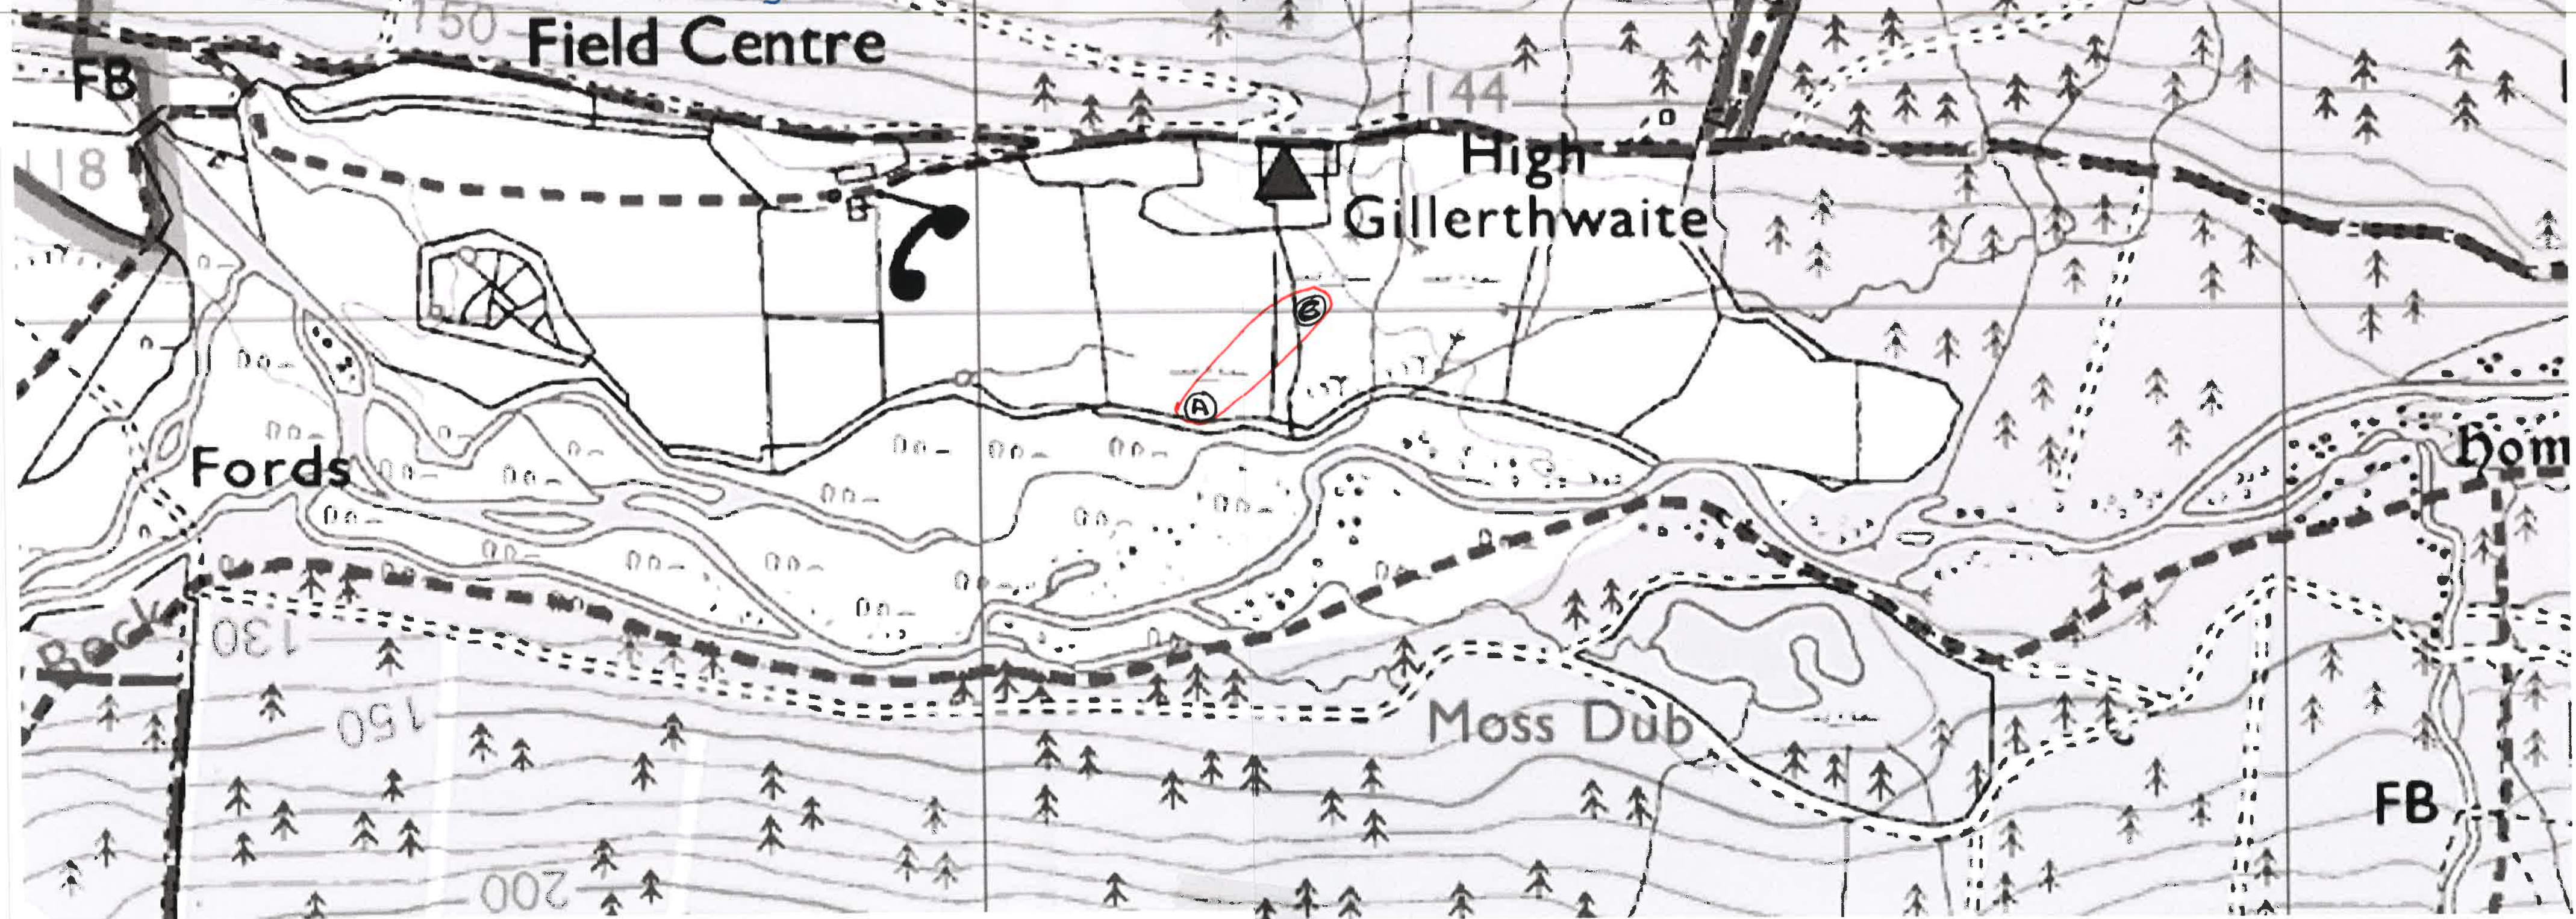

2015 River Liza Reed Bunting = NU

Gillerthwaite Fields Reed Bunting = 1T