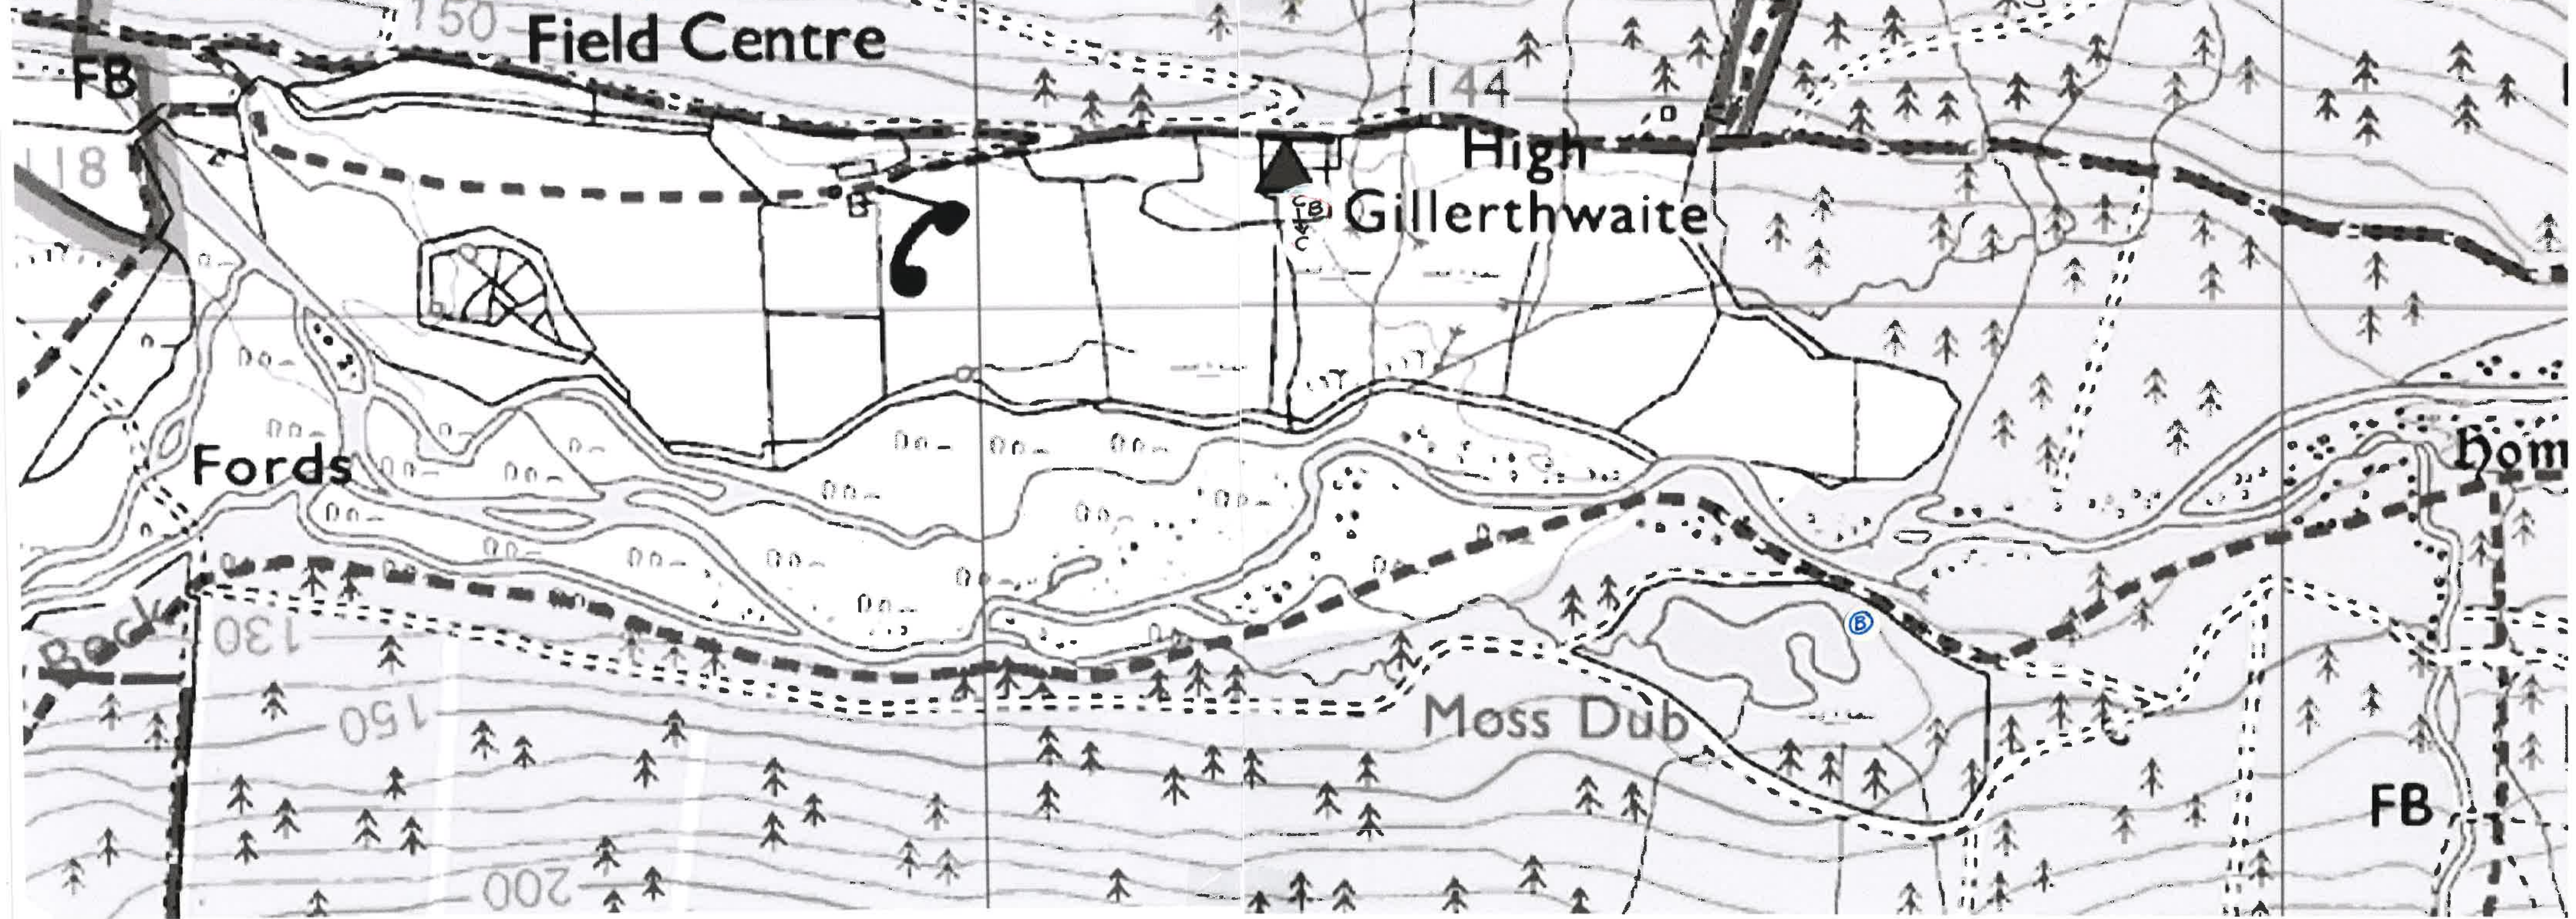

River Liza Redstart = NIL

Gillertthwaite Redstart = A (Adjacent).

www.memory-map.com

2015 River Liza Robin = 7T

Gillertwaite Fields Robin = 1T (also 2T in adjacent Forestry).

OS 1:25k Lake District. Copyright © 2003 Crown Copyright. Ordnance Survey. Licence Number PU 100034184