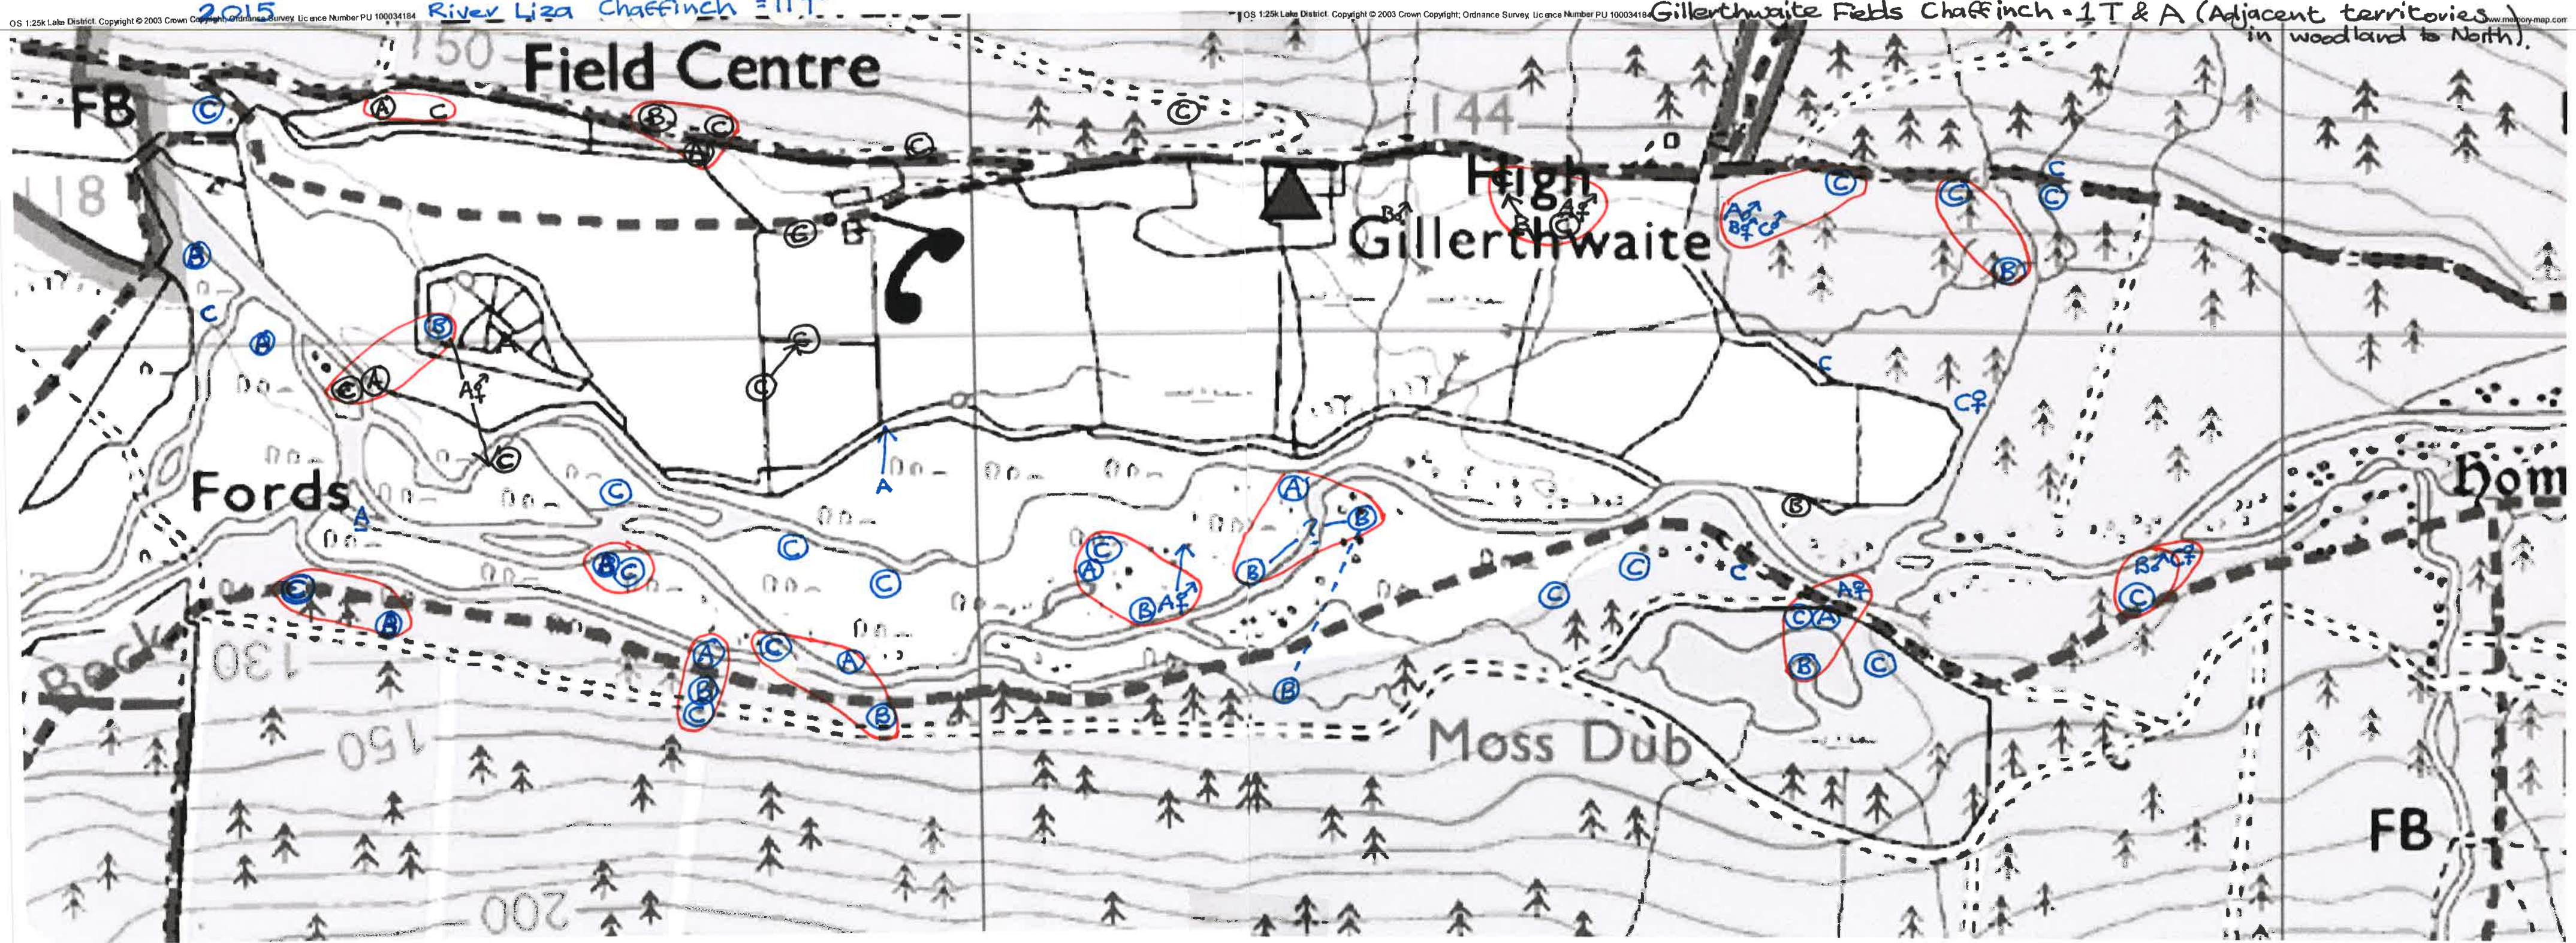

2015

River Liza Chaffinch = 11 T

Gillenthwaite Fieds Chaffinch = 1 T & A (Adjacent territories in woodland to North)