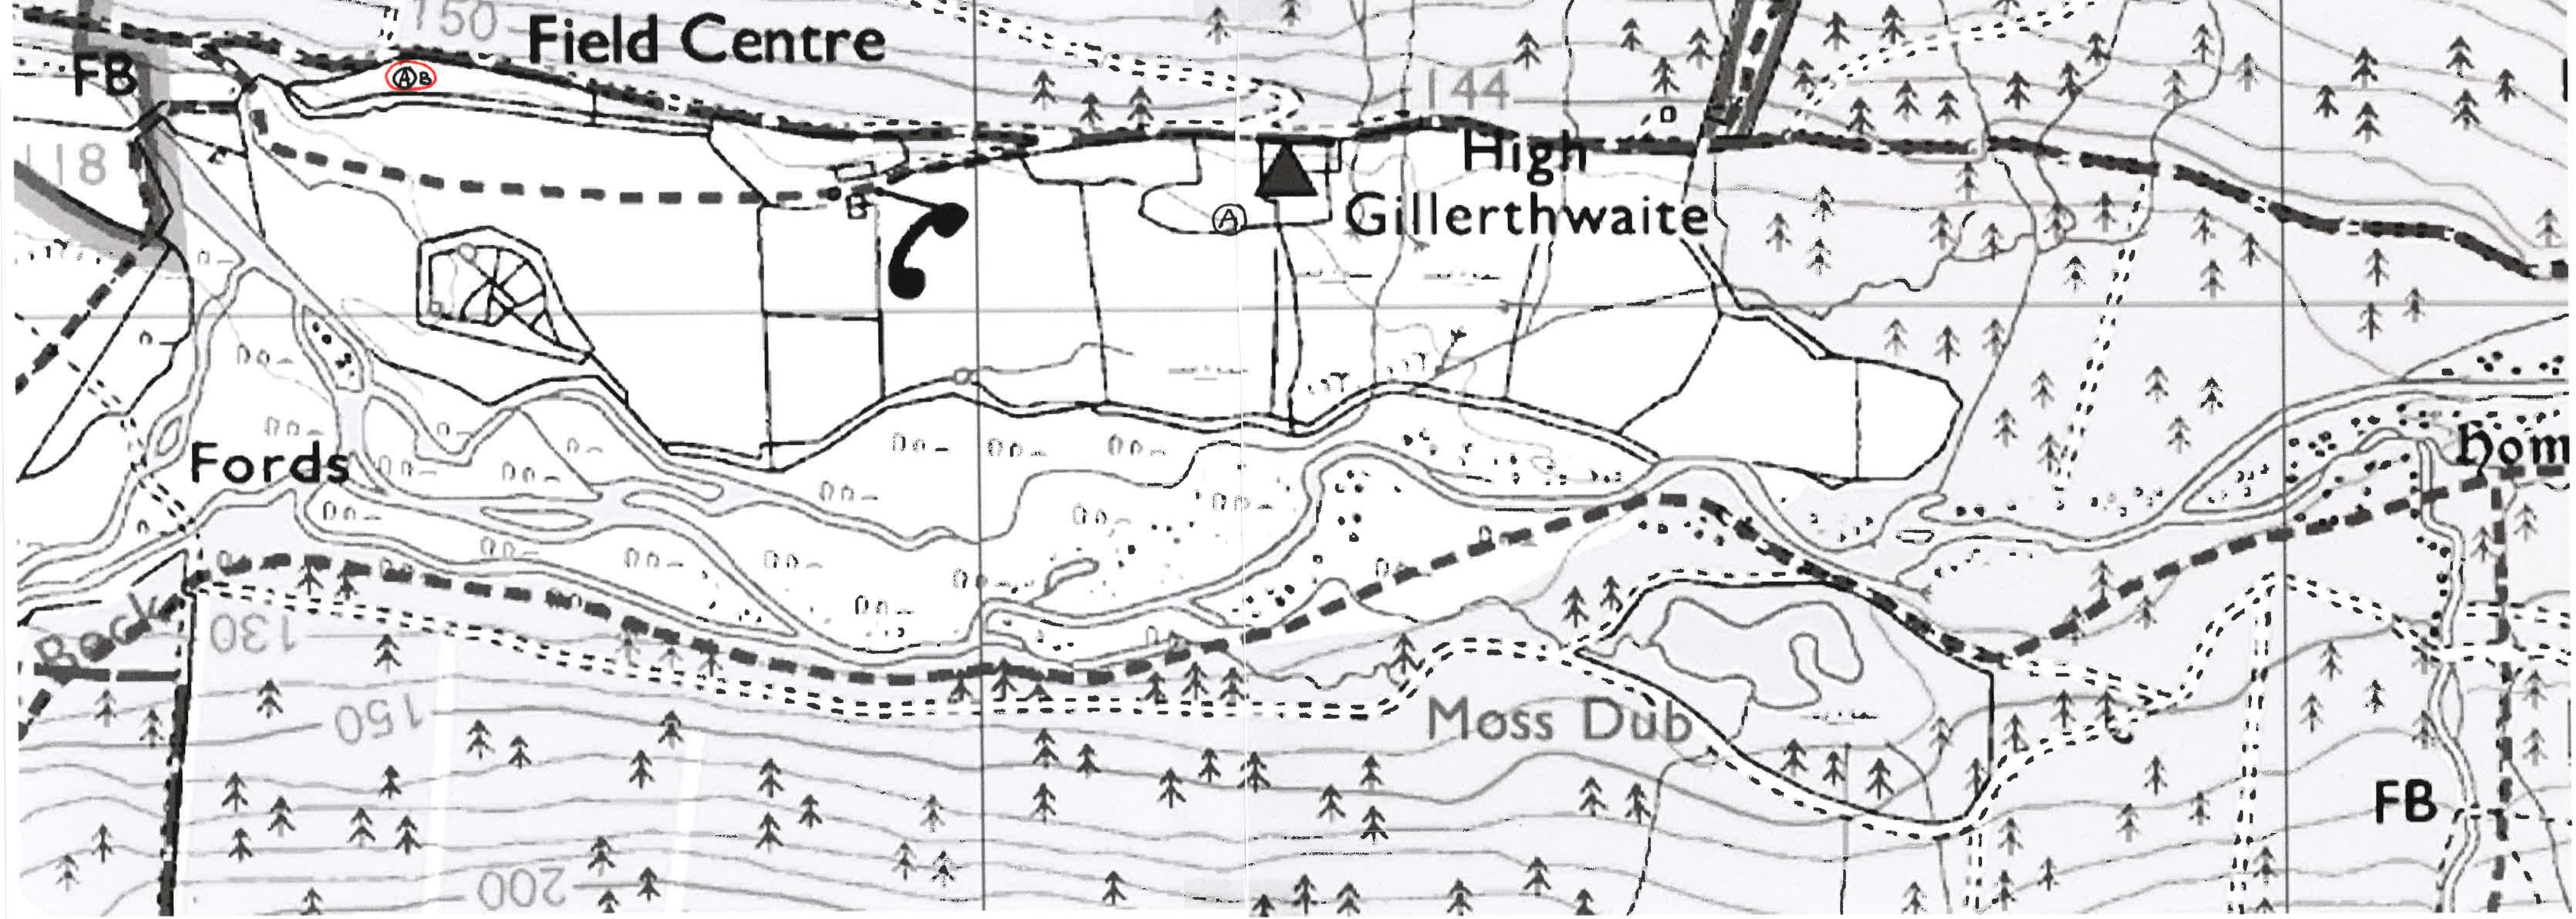

River Liza Redstart = NIL

Gillertthwaite Redstart = A (Adjacent).

www.memory-map.com

2015 River Liza Robin = 7T

Gillertwaite Fields Robin = 1T (also 2T in adjacent Forestry).

OS 1:25k Lake District. Copyright © 2003 Crown Copyright. Ordnance Survey. Licence Number PU 100034184