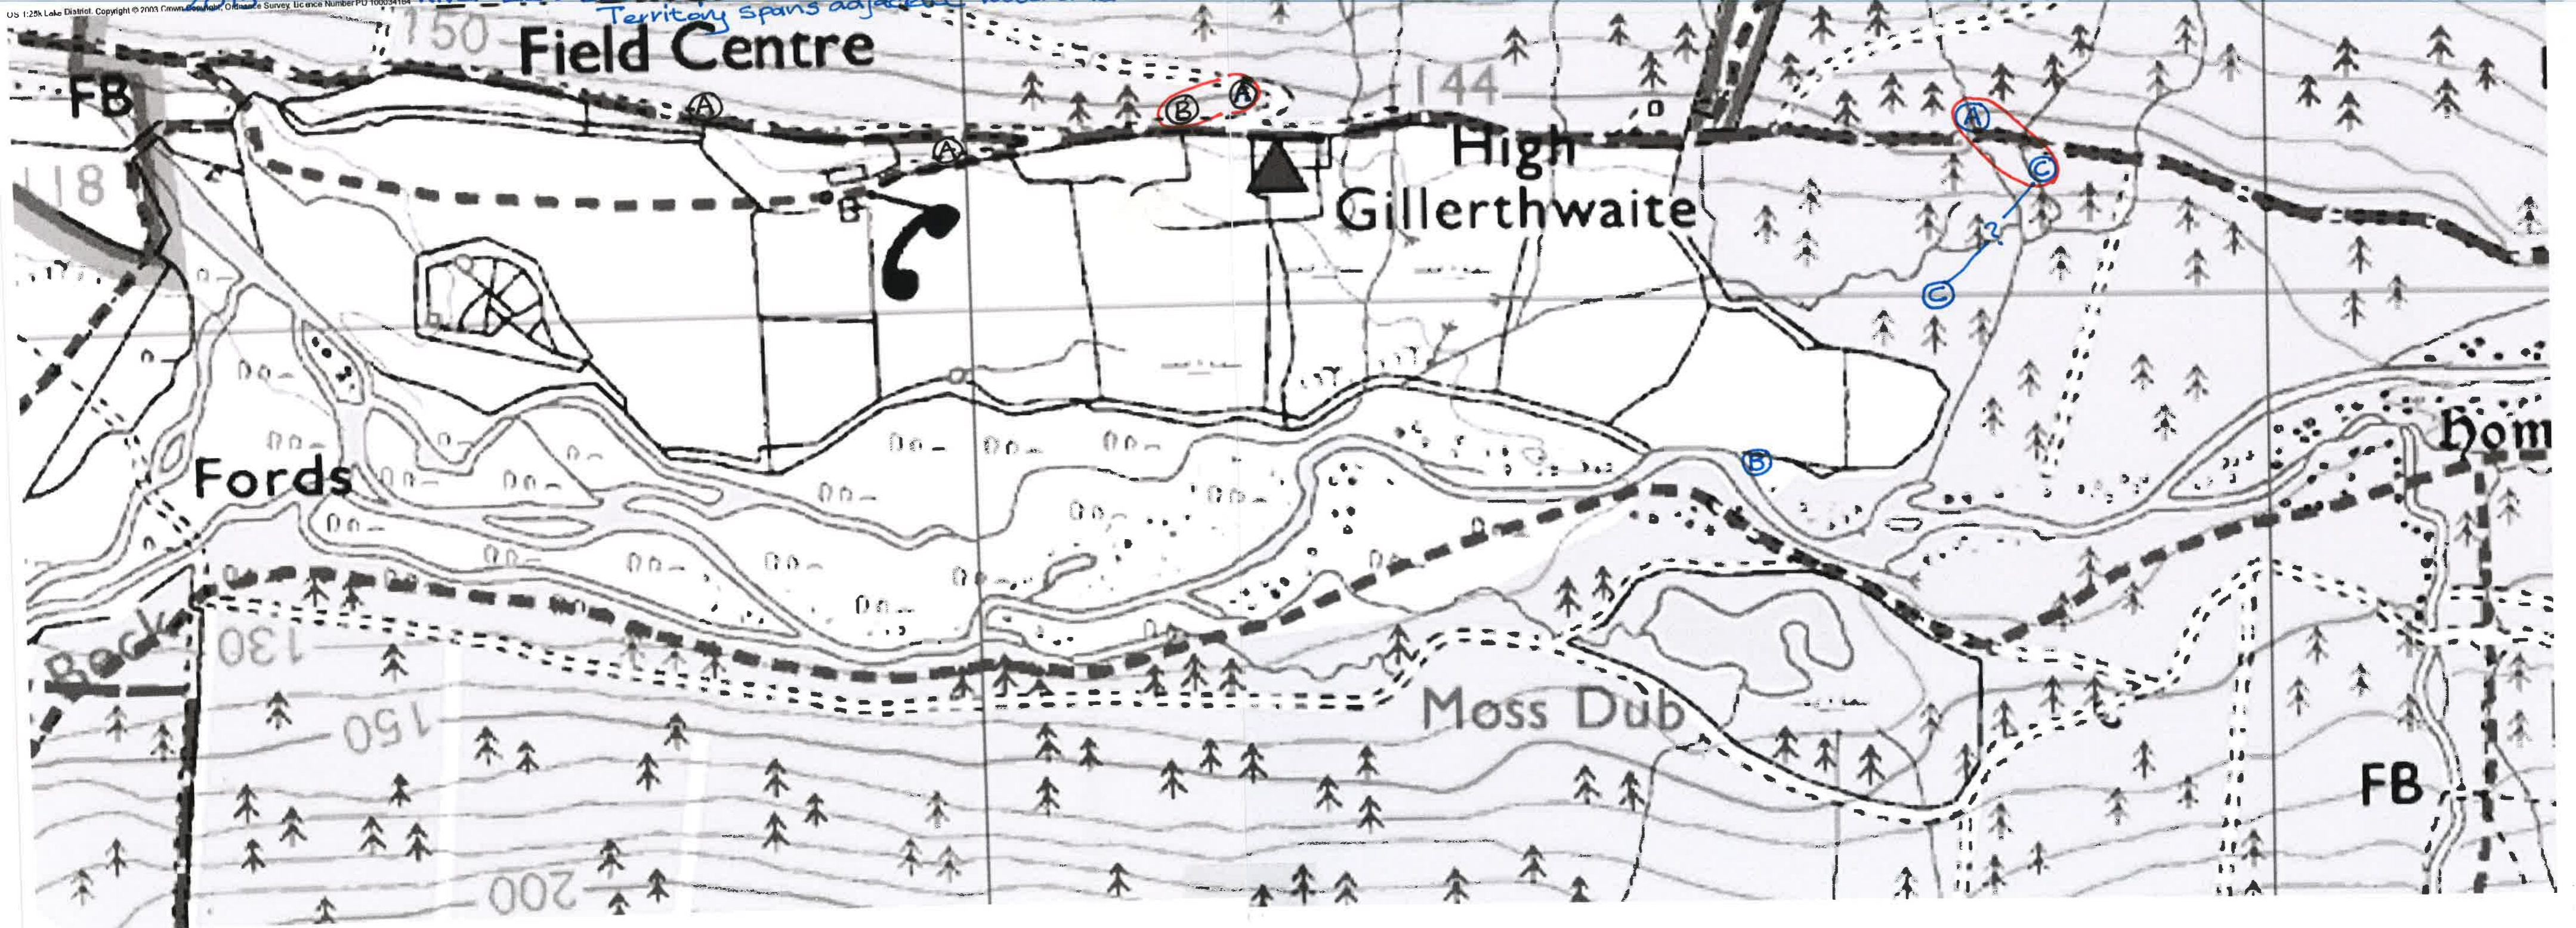

Gillertwaite Fields Garden Warbler - NIL (1 territory adjacent at YHA).

2015

River Liza Blockcap = T (P...)  
Territory spans adjacent woodland.

Gillertthwaite Fields Blockcap = A (Adjacent)

2015

River Liza Chiffchaff - (ADJACENT = A)  
= IT (TERRITORY SPANS SITE & ADJACENT AREA)